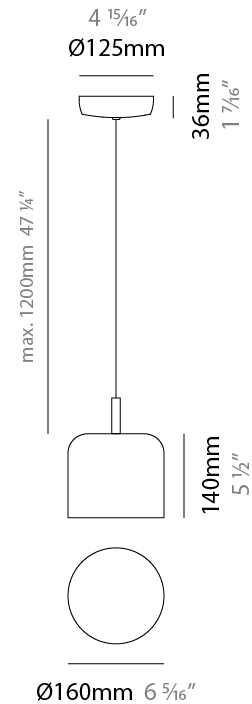

PROJECT	
TYPE	
SPECIFIER	
QUANTITY	
DATE	

POT SUSPENSION

D111023-

base number   Finish
Options

1. To build a product code in our configurator select the specify button on the base model # product page
2. To build a manual product code on this datasheet choose from the options listed below in blue font and add the suffix to the base model #

GENERAL

Series: Pot
Brand: Ole
Division: Design
Mounting Type: Suspension
Mounting Location: Ceiling
Subcategory: Pendant

PHYSICAL

Shape: Dome
Diameter (mm): 160
Diameter (in): 6 ⁵/₁₆
Height (mm): 140
Height (in): 5 ¹/₂
Max. Overall Height (mm): 1340
Max. Overall Height (in): 52 ³/₄
Light Distribution: Direct
Weight (kg): 1
Weight (lbs): 2.2
Diffuser: Acrylic - Satin
[Fixture Finish: WHI / MBK / BEI / OGR / MSA / SCO / MWH](#)
Fixture Material: Metal
Cable Details: 1200mm Cable

ELECTRICAL

Number of Lamps: 1
Lamp Type: LED Retrofit
Lamp Shape: A15
Bulb Included: Bulb Not Included
Max. Wattage Per Lamp (W): 5
Lamp Base: E26
Input Voltage (V): 120
Upon Request: 277Vac / GU24

LED

OPTICAL

RATINGS AND CERTIFICATIONS

Certified By: Certified for North American Standards
IP rating: IP20