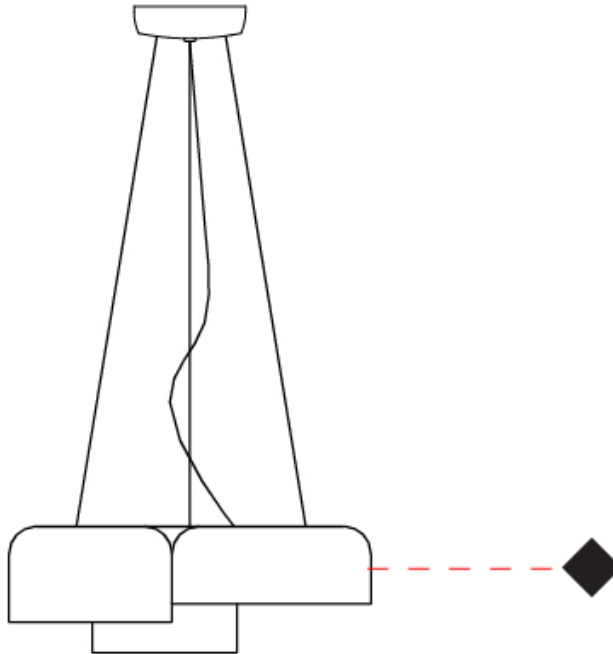

POT SUSPENSION

D111026-

PROJECT

TYPE

SPECIFIER

QUANTITY

DATE

D