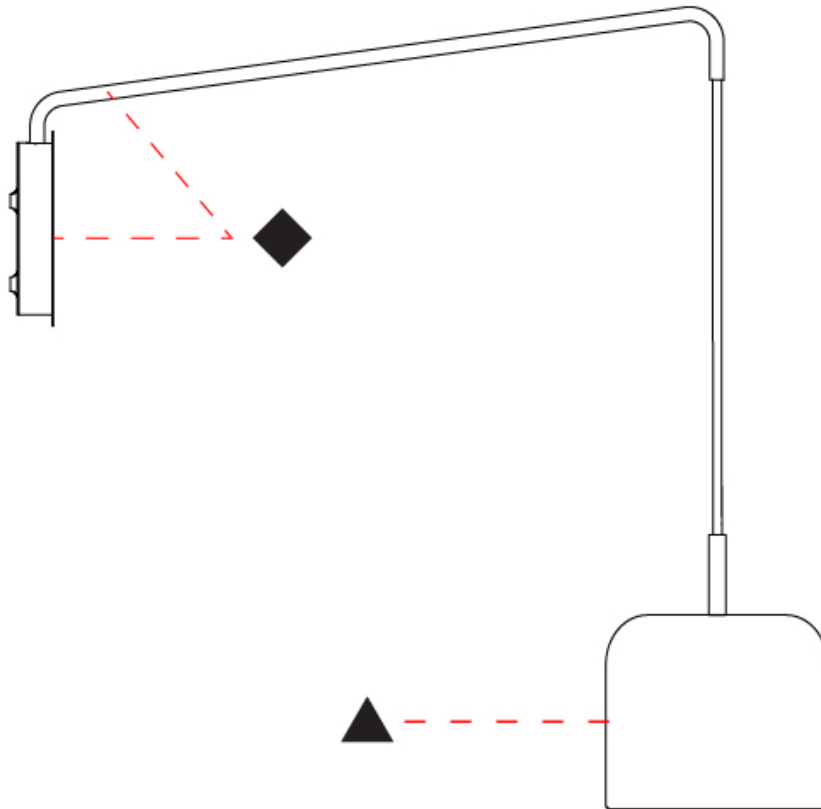

GENERAL

Series: Pot
 Brand: Ole
 Division: Design
 Mounting Type: Surface
 Mounting Location: Wall
 Subcategory: Ambient

PHYSICAL

Shape: Dome
 Diameter (mm): 160
 Diameter (in): 6 ⁵/₁₆
 Width (mm): 160
 Width (in): 6 ⁵/₁₆
 Height (mm): 140
 Depth (mm): 500
 Height (in): 5 ¹/₂
 Depth (in): 19 ¹¹/₁₆
 Max. Overall Height (mm): 1340
 Max. Overall Height (in): 52 ³/₄
 Extension (mm): 310
 Extension (in): 12 ¹/₄
 Light Distribution: Adjustable / Direct
 Weight (kg): 1.1
 Weight (lbs): 2.4
 Diffuser: Acrylic - Satin
 Fixture Finish: WHI / MBK / BEI / OGR / MSA / SCO / MWH
 Holder Finish: WHI / MBK
 Fixture Material: Metal

LED

OPTICAL

Adjustability: Rotating

RATINGS AND CERTIFICATIONS

Certified By: Certified for North American Standards
 IP rating: IP20

POT SURFACE

D113002-

PROJECT	_____
TYPE	_____
SPECIFIER	_____
QUANTITY	_____
DATE	_____

GENERAL

Series: Pot
Brand: Ole
Division: Design
Mounting Type: Surface
Mounting Location: Wall
Subcategory: Ambient

PHYSICAL

Shape: Dome
Diameter (mm): 160
Diameter (in): 6 ⁵ / ₁₆
Width (mm): 160
Width (in): 6 ⁵ / ₁₆
Height (mm): 140
Depth (mm): 800
Height (in): 5 ¹ / ₂
Depth (in): 31 ¹ / ₂
Max. Overall Height (mm): 1340
Max. Overall Height (in): 52 ³ / ₄
Extension (mm): 580
Extension (in): 22 ¹³ / ₁₆
Light Distribution: Adjustable / Direct
Weight (kg): 1.3
Weight (lbs): 2.9
Diffuser: Acrylic - Satin
Fixture Finish: WHI / MBK / BEI / OGR / MSA / SCO / MWH
Holder Finish: WHI / MBK
Fixture Material: Metal

GENERAL

Series: Pot
 Brand: Ole
 Division: Design
 Mounting Type: Surface
 Mounting Location: Wall
 Subcategory: Ambient

PHYSICAL

Shape: Dome
 Diameter (mm): 160
 Diameter (in): 6 ⁵/₁₆
 Height (mm): 1200
 Depth (mm): 200
 Height (in): 47 ¹/₄
 Depth (in): 7 ⁷/₈
 Light Distribution: Direct
 Weight (kg): 1
 Weight (lbs): 2.2
 Diffuser: Acrylic - Satin
 Fixture Finish: WHI / MBK / BEI / OGR / MSA / SCO / MWH
 Holder Finish: WHI / MBK
 Fixture Material: Metal