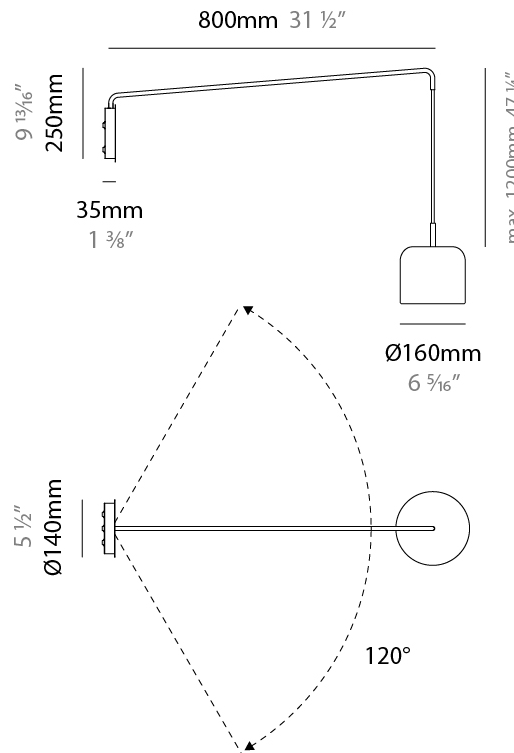

PROJECT
TYPE
SPECIFIER
QUANTITY
DATE

POT SURFACE

D113003-

base number	Finish (Diamond)	Finish Options

1. To build a product code in our configurator select the specify button on the base model # product page
2. To build a manual product code on this datasheet choose from the options listed below in blue font and add the suffix to the base model #

GENERAL

Series: Pot
Brand: Ole
Division: Design
Mounting Type: Surface
Mounting Location: Wall
Subcategory: Ambient

PHYSICAL

Shape: Dome
Diameter (mm): 160
Diameter (in): 6 ⁵/₁₆
Width (mm): 160
Width (in): 6 ⁵/₁₆
Height (mm): 140
Depth (mm): 800
Height (in): 5 ¹/₂
Depth (in): 31 ¹/₂
Max. Overall Height (mm): 1340
Max. Overall Height (in): 52 ³/₄
Extension (mm): 580
Extension (in): 22 ¹³/₁₆
Light Distribution: Adjustable / Direct
Weight (kg): 1.3
Weight (lbs): 2.9
Diffuser: Acrylic - Satin
Fixture Finish: WHI / MBK / BEI / OGR / MSA / SCO / MWH
Holder Finish: WHI / MBK
Fixture Material: Metal

ELECTRICAL

Number of Lamps: 1
Lamp Type: LED Retrofit
Lamp Shape: A15
Bulb Included: Bulb Not Included
Max. Wattage Per Lamp (W): 5
Lamp Base: E26
Input Voltage (V): 120
Upon Request: 277Vac / GU24

LED

OPTICAL

Adjustability: Rotating

RATINGS AND CERTIFICATIONS

Certified By: Certified for North American Standards
IP rating: IP20