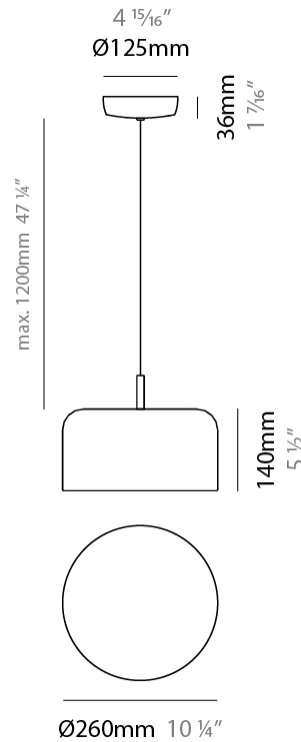

PROJECT	_____
TYPE	_____
SPECIFIER	_____
QUANTITY	_____
DATE	_____

POT SUSPENSION

D111024-

base number _____
Finish Options _____

1. To build a product code in our configurator select the specify button on the base model # product page
2. To build a manual product code on this datasheet choose from the options listed below in blue font and add the suffix to the base model #

GENERAL

Series: Pot _____
Partner: Ole _____
Division: Design _____
Installation: Suspension _____
Product Type: Pendant _____
Mounting Location: Ceiling _____
Light Distribution: Direct _____

PHYSICAL

Shape: Dome _____
Diameter (mm): 260 _____
Diameter (in): 10 3/4 _____
Height (mm): 140 _____
Height (in): 5 1/2 _____
Max. Overall Height (mm): 1340 _____
Max. Overall Height (in): 52 3/4 _____
Weight (kg): 1.2 _____
Weight (lbs): 2.6 _____
Diffuser: Acrylic - Satin _____
Fixture Finish: WHI / BLK / SND / OLV / TER _____
Fixture Material: Metal _____
Cable Details: 1200mm Cable _____

ELECTRICAL

Number of Lamps: 2 _____
Lamp Type: LED Retrofit _____
Lamp Shape: A19 _____
Bulb Included: Bulb Not Included _____
Max. Wattage Per Lamp (W): 5 _____
Lamp Base: E26 _____
Input Voltage (V): 120 _____
Upon Request: 277Vac / GU24 _____

LED

OPTICAL

RATINGS AND CERTIFICATIONS

Certified By: Certified for North American Standards _____
IP rating: IP20 _____