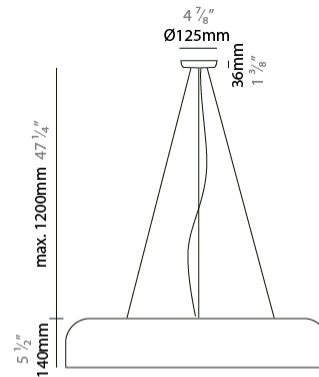

PROJECT
TYPE
SPECIFIER
QUANTITY
DATE

POT SUSPENSION

D111227-

base number   Finish
Options

1. To build a product code in our configurator select the specify button on the base model # product page
2. To build a manual product code on this datasheet choose from the options listed below in blue font and add the suffix to the base model #

GENERAL

Series: Pot
Partner: Ole
Division: Design
Installation: Suspension
Product Type: Pendant
Mounting Location: Ceiling
Light Distribution: Direct

PHYSICAL

Shape: Dome
Diameter (mm): 760
Diameter (in): 29 ¹⁵/₁₆
Height (mm): 140
Height (in): 5 ¹/₂
Max. Overall Height (mm): 1340
Max. Overall Height (in): 52 ³/₄
Weight (kg): 5.6
Diffuser: Acrylic -Matt Opal
Fixture Finish: WHI / BLK / SND / OLV / TER
Holder Finish: MBK
Fixture Material: Metal / Arylic
Cable Details: 1200mm Transparent Cable and Steel Wire

ELECTRICAL

Number of Lamps: 5
Lamp Type: LED Retrofit
Lamp Shape: A19
Input Wattage (W): 70
Bulb Included: Bulb Not Included
Total Output Wattage (W): 85
Max. Wattage Per Lamp (W): 5
Lamp Base: E26
Dimming: Non-Dimming / DALI Dimming
Driver Type: Constant Current - Universal
Driver Class: Class 2
Input Voltage (V): 120
Constant Current (MA): 500m
Upon Request: 0-10V Dimming / Phase Dimming

LED

OPTICAL

RATINGS AND CERTIFICATIONS

Certified By: Certified for North American Standards
IP rating: IP20