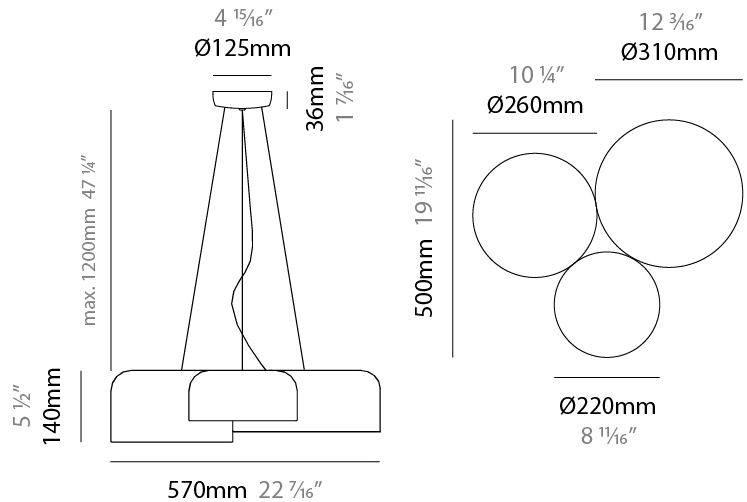

PROJECT
TYPE
SPECIFIER
QUANTITY
DATE

POT SUSPENSION

D111027-

base number   Finish
Options

1. To build a product code in our configurator select the specify button on the base model # product page
2. To build a manual product code on this datasheet choose from the options listed below in blue font and add the suffix to the base model #

GENERAL

Series: Pot
Brand: Ole
Division: Design
Mounting Type: Suspension
Mounting Location: Ceiling
Subcategory: Pendant

PHYSICAL

Shape: Dome
Length (mm): 570
Length (in): 22 ⁷/₁₆
Width (mm): 500
Width (in): 19 ¹¹/₁₆
Height (mm): 140
Height (in): 5 ¹/₂
Max. Overall Height (mm): 1340
Max. Overall Height (in): 52 ³/₄
Light Distribution: Direct
Weight (kg): 4
Weight (lbs): 8.8
Diffuser: Acrylic - Satin
Fixture Finish: WHI / MBK / BEI / OGR / MSA / SCO / MWH
Fixture Material: Metal
Cable Details: 1200mm Cable

ELECTRICAL

Number of Lamps: 5
Lamp Type: LED Retrofit
Lamp Shape: A19
Bulb Included: Bulb Not Included
Max. Wattage Per Lamp (W): 5
Lamp Base: E26
Input Voltage (V): 120
Upon Request: 277Vac / GU24

LED

OPTICAL

RATINGS AND CERTIFICATIONS

Certified By: Certified for North American Standards
IP rating: IP20