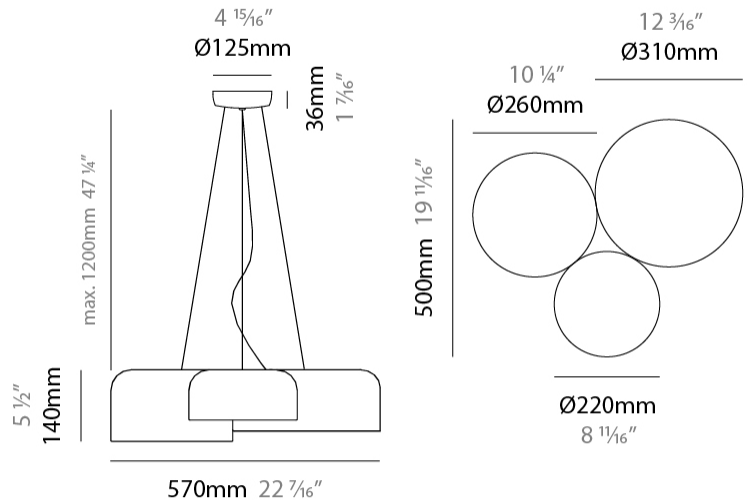

PROJECT	
TYPE	
SPECIFIER	
QUANTITY	
DATE	

POT SUSPENSION

D111027-

base number   Finish
Options

1. To build a product code in our configurator select the specify button on the base model # product page
2. To build a manual product code on this datasheet choose from the options listed below in blue font and add the suffix to the base model #

GENERAL

Series: Pot
Brand: Ole
Division: Design
Mounting Type: Suspension
Mounting Location: Ceiling
Subcategory: Pendant

PHYSICAL

Shape: Dome
Length (mm): 570
Length (in): 22 7/16
Width (mm): 500
Width (in): 19 11/16
Height (mm): 140
Height (in): 5 1/2
Max. Overall Height (mm): 1340
Max. Overall Height (in): 52 3/4
Light Distribution: Direct
Weight (kg): 4
Weight (lbs): 8.8
Diffuser: Acrylic - Satin
Fixture Finish: WHI / MBK / BEI / OGR / MSA / SCO / MWH
Fixture Material: Metal
Cable Details: 1200mm Cable

ELECTRICAL

Number of Lamps: 5
Lamp Type: LED Retrofit
Lamp Shape: A19
Bulb Included: Bulb Not Included
Max. Wattage Per Lamp (W): 5
Lamp Base: E26
Input Voltage (V): 120
Upon Request: 277Vac / GU24

LED

OPTICAL

RATINGS AND CERTIFICATIONS

Certified By: Certified for North American Standards
IP rating: IP20