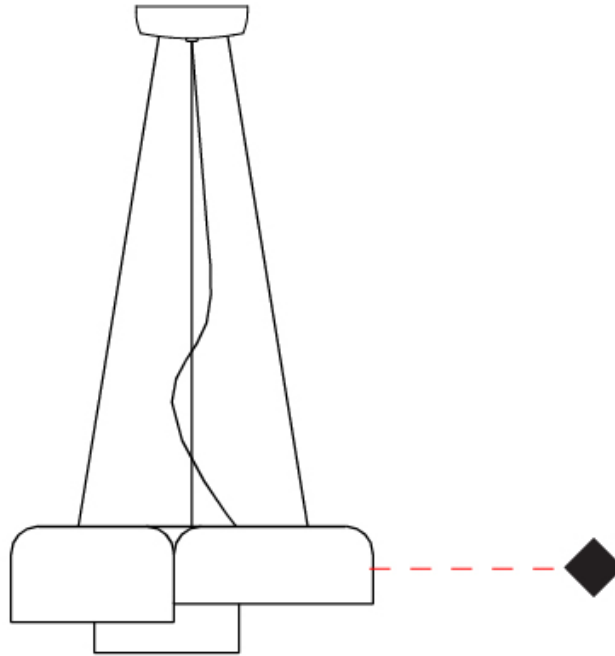

POT SUSPENSION

D111026-

PROJECT

TYPE

SPECIFIER

QUANTITY

DATE

D