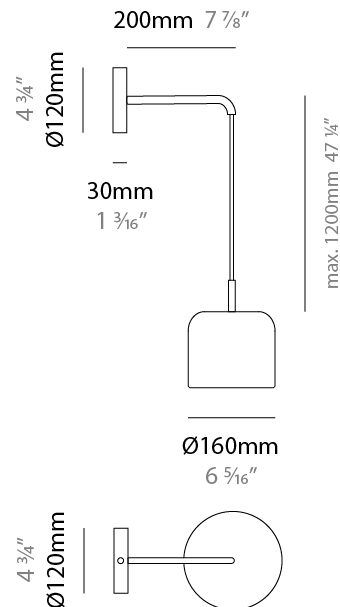

PROJECT	_____
TYPE	_____
SPECIFIER	_____
QUANTITY	_____
DATE	_____

POT SURFACE

D113020- _____

base number   Finish (Diamond)   Finish Options

1. To build a product code in our configurator select the specify button on the base model # product page
2. To build a manual product code on this datasheet choose from the options listed below in blue font and add the suffix to the base model #

GENERAL

Series: Pot
Brand: Ole
Division: Design
Mounting Type: Surface
Mounting Location: Wall
Subcategory: Ambient

PHYSICAL

Shape: Dome
Diameter (mm): 160
Diameter (in): 6 5/16
Height (mm): 1200
Depth (mm): 200
Height (in): 47 1/4
Depth (in): 7 7/8
Light Distribution: Direct
Weight (kg): 1
Weight (lbs): 2.2
Diffuser: Acrylic - Satin
Fixture Finish: WHI / MBK / BEI / OGR / MSA / SCO / MWH
Holder Finish: WHI / MBK
Fixture Material: Metal

ELECTRICAL

Number of Lamps: 1
Lamp Type: LED Retrofit
Bulb Included: Bulb Not Included
Max. Wattage Per Lamp (W): 5
Lamp Base: E26
Input Voltage (V): 120

LED

OPTICAL

RATINGS AND CERTIFICATIONS

Certified By: Certified for North American Standards
IP rating: IP20