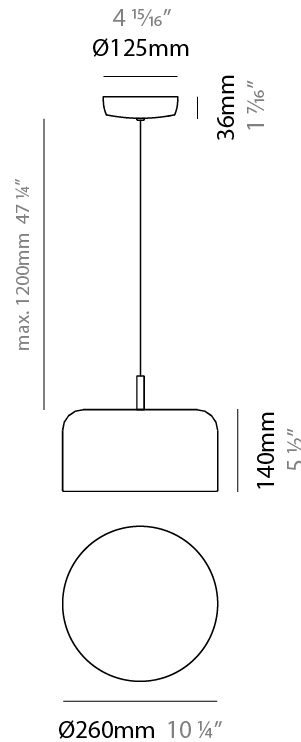

PROJECT	_____
TYPE	_____
SPECIFIER	_____
QUANTITY	_____
DATE	_____

POT SUSPENSION

D111024-

base number   Finish
Options

1. To build a product code in our configurator select the specify button on the base model # product page
2. To build a manual product code on this datasheet choose from the options listed below in blue font and add the suffix to the base model #

GENERAL

Series: Pot
Brand: Ole
Division: Design
Mounting Type: Suspension
Mounting Location: Ceiling
Subcategory: Pendant

PHYSICAL

Shape: Dome
Diameter (mm): 260
Diameter (in): 10 1/4
Height (mm): 140
Height (in): 5 1/2
Max. Overall Height (mm): 1340
Max. Overall Height (in): 52 3/4
Light Distribution: Direct
Weight (kg): 1.2
Weight (lbs): 2.6
Diffuser: Acrylic - Satin
[Fixture Finish: WHI / MBK / BEI / OGR / MSA / SCO / MWH](#)
Fixture Material: Metal
Cable Details: 1200mm Cable

ELECTRICAL

Number of Lamps: 2
Lamp Type: LED Retrofit
Lamp Shape: A19
Bulb Included: Bulb Not Included
Max. Wattage Per Lamp (W): 5
Lamp Base: E26
Input Voltage (V): 120
Upon Request: 277Vac / GU24

LED

OPTICAL

RATINGS AND CERTIFICATIONS

Certified By: Certified for North American Standards
IP rating: IP20