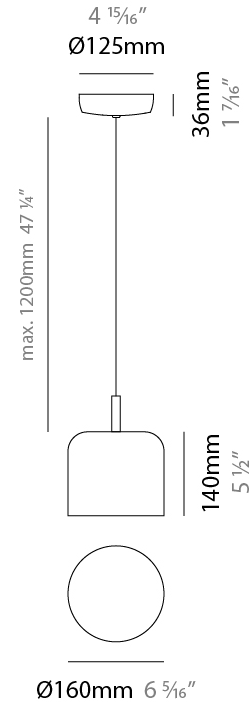

PROJECT
TYPE
SPECIFIER
QUANTITY
DATE

POT SUSPENSION

D111023-

base number Finish
Options

1. To build a product code in our configurator select the specify button on the base model # product page
2. To build a manual product code on this datasheet choose from the options listed below in blue font and add the suffix to the base model #

GENERAL

Series: Pot
Partner: Ole
Division: Design
Installation: Suspension
Product Type: Pendant
Mounting Location: Ceiling
Light Distribution: Direct

PHYSICAL

Shape: Dome
Diameter (mm): 160
Diameter (in): 6 ⁵/₁₆
Height (mm): 140
Height (in): 5 ¹/₂
Max. Overall Height (mm): 1340
Max. Overall Height (in): 52 ³/₄
Weight (kg): 1
Weight (lbs): 2.2
Diffuser: Acrylic - Satin
[Fixture Finish: WHI / BLK / SND / OLV / TER](#)
Fixture Material: Metal
Cable Details: 1200mm Cable

ELECTRICAL

Number of Lamps: 1
Lamp Type: LED Retrofit
Lamp Shape: A15
Bulb Included: Bulb Not Included
Max. Wattage Per Lamp (W): 5
Lamp Base: E26
Input Voltage (V): 120
Upon Request: 277Vac / GU24

LED

OPTICAL

RATINGS AND CERTIFICATIONS

Certified By: Certified for North American Standards
IP rating: IP20