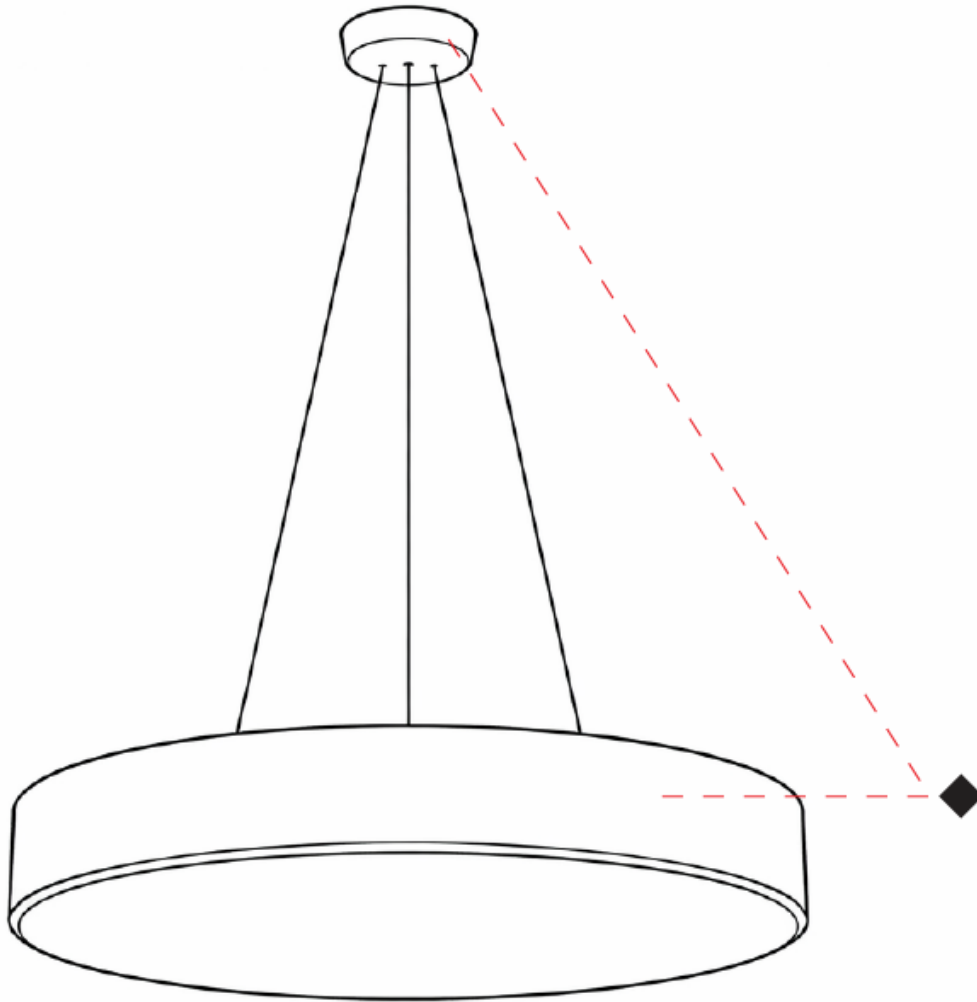

POT SUSPENSION

D111227-

PROJECT
TYPE
SPECIFIER
QUANTITY
DATE

D