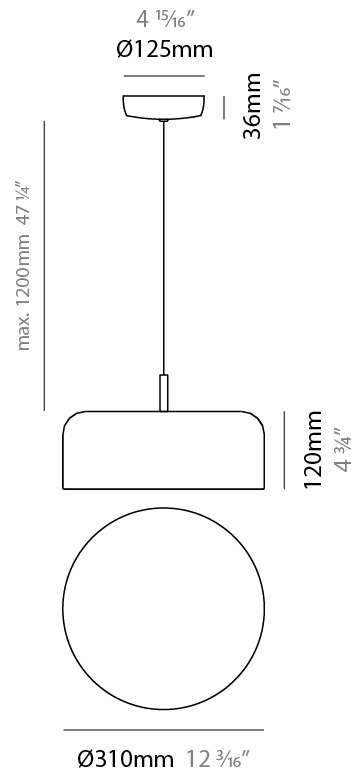

POT SUSPENSION

D111025-

base number _____
Finish Options _____

1. To build a product code in our configurator select the specify button on the base model # product page
2. To build a manual product code on this datasheet choose from the options listed below in blue font and add the suffix to the base model #

GENERAL

Series: Pot _____
Brand: Ole _____
Division: Design _____
Mounting Type: Suspension _____
Mounting Location: Ceiling _____
Subcategory: Pendant _____

PHYSICAL

Shape: Dome _____
Diameter (mm): 310 _____
Diameter (in): 12 ³/₁₆ _____
Height (mm): 120 _____
Height (in): 4 ³/₄ _____
Max. Overall Height (mm): 1320 _____
Max. Overall Height (in): 51 ¹⁵/₁₆ _____
Light Distribution: Direct _____
Weight (kg): 1.2 _____
Weight (lbs): 2.6 _____
Diffuser: Acrylic - Satin _____
[Fixture Finish: WHI / MBK / BEI / OGR / MSA / SCO / MWH](#) _____
Fixture Material: Metal _____
Cable Details: 1200mm Cable _____

ELECTRICAL

Number of Lamps: 2 _____
Lamp Type: LED Retrofit _____
Lamp Shape: A19 _____
Bulb Included: Bulb Not Included _____
Max. Wattage Per Lamp (W): 5 _____
Lamp Base: E26 _____
Input Voltage (V): 120 _____
Upon Request: 277Vac / GU24 _____

LED

OPTICAL

RATINGS AND CERTIFICATIONS

Certified By: Certified for North American Standards _____
IP rating: IP20 _____