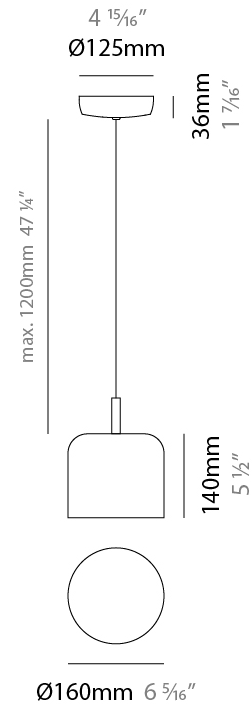

PROJECT	
TYPE	
SPECIFIER	
QUANTITY	
DATE	

POT SUSPENSION

D111023-

base number Finish
Options

1. To build a product code in our configurator select the specify button on the base model # product page
2. To build a manual product code on this datasheet choose from the options listed below in blue font and add the suffix to the base model #

GENERAL

Series: Pot
Partner: Ole
Division: Design
Installation: Suspension
Product Type: Pendant
Mounting Location: Ceiling
Light Distribution: Direct

PHYSICAL

Shape: Dome
Diameter (mm): 160
Diameter (in): 6 ⁵/₁₆
Height (mm): 140
Height (in): 5 ¹/₂
Max. Overall Height (mm): 1340
Max. Overall Height (in): 52 ³/₄
Weight (kg): 1
Weight (lbs): 2.2
Diffuser: Acrylic - Satin
[Fixture Finish: WHI / BLK / SND / OLV / TER](#)
Fixture Material: Metal
Cable Details: 1200mm Cable

ELECTRICAL

Number of Lamps: 1
Lamp Type: LED Retrofit
Lamp Shape: A15
Bulb Included: Bulb Not Included
Max. Wattage Per Lamp (W): 5
Lamp Base: E26
Input Voltage (V): 120
Upon Request: 277Vac / GU24

LED

OPTICAL

RATINGS AND CERTIFICATIONS

Certified By: Certified for North American Standards
IP rating: IP20