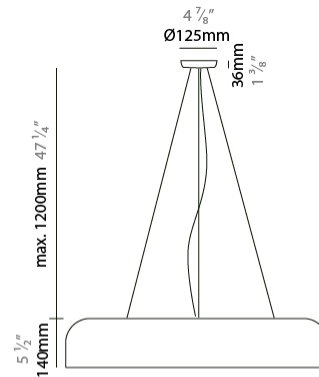

PROJECT
TYPE
SPECIFIER
QUANTITY
DATE

POT SUSPENSION

D111227-

base number Finish
Options

1. To build a product code in our configurator select the specify button on the base model # product page
2. To build a manual product code on this datasheet choose from the options listed below in blue font and add the suffix to the base model #

GENERAL

Series: Pot
Partner: Ole
Division: Design
Installation: Suspension
Product Type: Pendant
Mounting Location: Ceiling
Light Distribution: Direct

PHYSICAL

Shape: Dome
Diameter (mm): 760
Diameter (in): 29 ¹⁵/₁₆
Height (mm): 140
Height (in): 5 ¹/₂
Max. Overall Height (mm): 1340
Max. Overall Height (in): 52 ³/₄
Weight (kg): 5.6
Diffuser: Acrylic -Matt Opal
Fixture Finish: WHI / BLK / SND / OLV / TER
Holder Finish: MBK
Fixture Material: Metal / Arylic
Cable Details: 1200mm Transparent Cable and Steel Wire

ELECTRICAL

Number of Lamps: 5
Lamp Type: LED Retrofit
Lamp Shape: A19
Input Wattage (W): 70
Bulb Included: Bulb Not Included
Total Output Wattage (W): 85
Max. Wattage Per Lamp (W): 5
Lamp Base: E26
Dimming: Non-Dimming / DALI Dimming
Driver Type: Constant Current - Universal
Driver Class: Class 2
Input Voltage (V): 120
Constant Current (MA): 500m
Upon Request: 0-10V Dimming / Phase Dimming

LED

OPTICAL

RATINGS AND CERTIFICATIONS

Certified By: Certified for North American Standards
IP rating: IP20