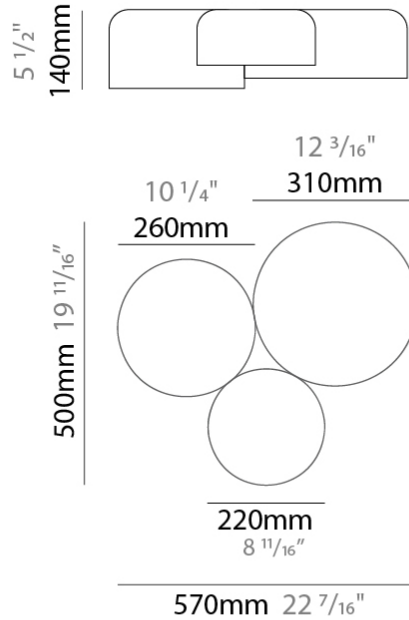

PROJECT	_____
TYPE	_____
SPECIFIER	_____
QUANTITY	_____
DATE	_____

POT SURFACE

D112004-

base number   Finish
Options

1. To build a product code in our configurator select the specify button on the base model # product page
2. To build a manual product code on this datasheet choose from the options listed below in blue font and add the suffix to the base model #

GENERAL

Series: Pot _____
Partner: Ole _____
Division: Design _____
Installation: Surface _____
Product Type: Ceiling Surface _____
Mounting Location: Ceiling _____
Light Distribution: Direct _____

PHYSICAL

Shape: Dome _____
Length (mm): 570 _____
Length (in): 22 ⁷/₁₆ _____
Width (mm): 500 _____
Width (in): 19 ¹¹/₁₆ _____
Height (mm): 140 _____
Height (in): 5 ¹/₂ _____
Weight (kg): 3.7 _____
Weight (lbs): 8.1 _____
Diffuser: Acrylic - Satin _____
Fixture Finish: WHI / BLK / WSA / WSV _____
Fixture Material: Metal _____

ELECTRICAL

Number of Lamps: 5 _____
Lamp Type: LED Retrofit _____
Lamp Shape: A19 _____
Bulb Included: Bulb Not Included _____
Max. Wattage Per Lamp (W): 5 _____
Lamp Base: E26 _____
Input Voltage (V): 120 _____
Upon Request: 277Vac / GU24 _____

LED

OPTICAL

RATINGS AND CERTIFICATIONS

Certified By: Certified for North American Standards _____
IP rating: IP20 _____