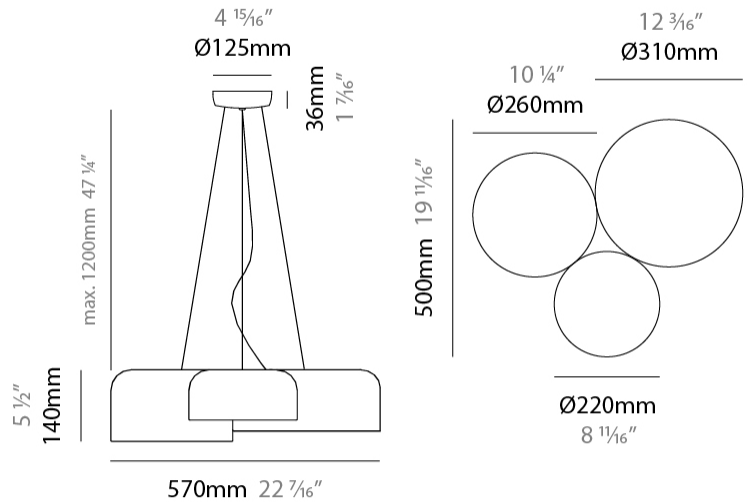

PROJECT
TYPE
SPECIFIER
QUANTITY
DATE

POT SUSPENSION

D111027-

base number Finish
Options

1. To build a product code in our configurator select the specify button on the base model # product page
2. To build a manual product code on this datasheet choose from the options listed below in blue font and add the suffix to the base model #

GENERAL

Series: Pot
Partner: Ole
Division: Design
Installation: Suspension
Product Type: Pendant
Mounting Location: Ceiling
Light Distribution: Direct

PHYSICAL

Shape: Dome
Length (mm): 570
Length (in): 22 7/16
Width (mm): 500
Width (in): 19 11/16
Height (mm): 140
Height (in): 5 1/2
Max. Overall Height (mm): 1340
Max. Overall Height (in): 52 3/4
Weight (kg): 4
Weight (lbs): 8.8
Diffuser: Acrylic - Satin
Fixture Finish: WHI / BLK / WSA / WSV
Fixture Material: Metal
Cable Details: 1200mm Cable

ELECTRICAL

Number of Lamps: 5
Lamp Type: LED Retrofit
Lamp Shape: A19
Bulb Included: Bulb Not Included
Max. Wattage Per Lamp (W): 5
Lamp Base: E26
Input Voltage (V): 120
Upon Request: 277Vac / GU24

LED

OPTICAL

RATINGS AND CERTIFICATIONS

Certified By: Certified for North American Standards
IP rating: IP20