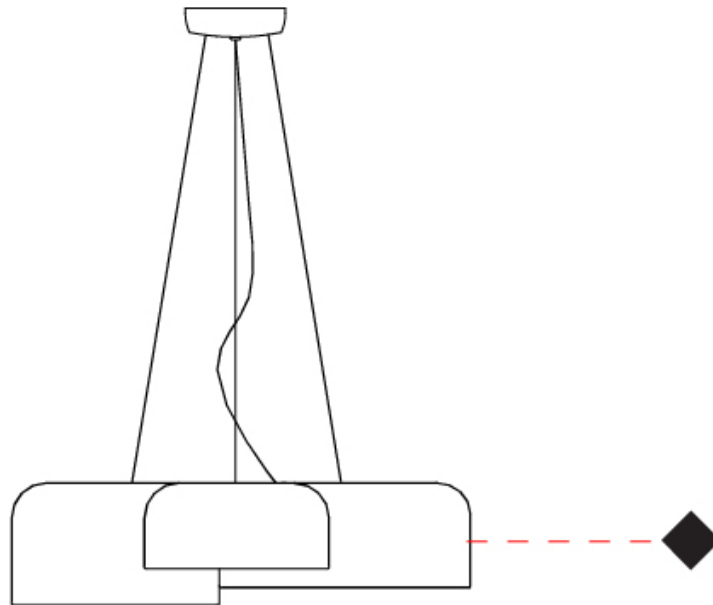

POT SUSPENSION

D111027-

PROJECT	_____
TYPE	_____
SPECIFIER	_____
QUANTITY	_____
DATE	_____

D