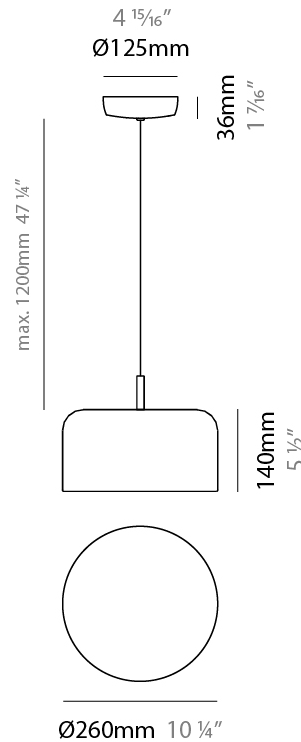

PROJECT	_____
TYPE	_____
SPECIFIER	_____
QUANTITY	_____
DATE	_____

POT SUSPENSION

D111024-

base number   Finish
Options

1. To build a product code in our configurator select the specify button on the base model # product page
2. To build a manual product code on this datasheet choose from the options listed below in blue font and add the suffix to the base model #

GENERAL

Series: Pot _____
Brand: Ole _____
Division: Design _____
Mounting Type: Suspension _____
Mounting Location: Ceiling _____
Subcategory: Pendant _____

PHYSICAL

Shape: Dome _____
Diameter (mm): 260 _____
Diameter (in): 10 1/4 _____
Height (mm): 140 _____
Height (in): 5 1/2 _____
Max. Overall Height (mm): 1340 _____
Max. Overall Height (in): 52 3/4 _____
Light Distribution: Direct _____
Weight (kg): 1.2 _____
Weight (lbs): 2.6 _____
Diffuser: Acrylic - Satin _____
[Fixture Finish: WHI / MBK / BEI / OGR / MSA / SCO / MWH](#) _____
Fixture Material: Metal _____
Cable Details: 1200mm Cable _____

ELECTRICAL

Number of Lamps: 2 _____
Lamp Type: LED Retrofit _____
Lamp Shape: A19 _____
Bulb Included: Bulb Not Included _____
Max. Wattage Per Lamp (W): 5 _____
Lamp Base: E26 _____
Input Voltage (V): 120 _____
Upon Request: 277Vac / GU24 _____

LED

OPTICAL

RATINGS AND CERTIFICATIONS

Certified By: Certified for North American Standards _____
IP rating: IP20 _____