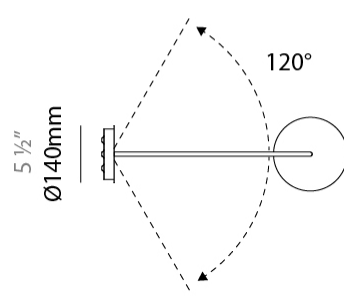

PROJECT	_____
TYPE	_____
SPECIFIER	_____
QUANTITY	_____
DATE	_____

POT SURFACE

D113002- -

base number   Finish (Diamond)   Finish Options

1. To build a product code in our configurator select the specify button on the base model # product page
2. To build a manual product code on this datasheet choose from the options listed below in blue font and add the suffix to the base model #

GENERAL

Series: Pot
Brand: Ole
Division: Design
Mounting Type: Surface
Mounting Location: Wall
Subcategory: Ambient

PHYSICAL

Shape: Dome
Diameter (mm): 160
Diameter (in): 6 ⁵/₁₆
Width (mm): 160
Width (in): 6 ⁵/₁₆
Height (mm): 140
Depth (mm): 500
Height (in): 5 ¹/₂
Depth (in): 19 ¹¹/₁₆
Max. Overall Height (mm): 1340
Max. Overall Height (in): 52 ³/₄
Extension (mm): 310
Extension (in): 12 ¹/₄
Light Distribution: Adjustable / Direct
Weight (kg): 1.1
Weight (lbs): 2.4
Diffuser: Acrylic - Satin
Fixture Finish: WHI / MBK / BEI / OGR / MSA / SCO / MWH
Holder Finish: WHI / MBK
Fixture Material: Metal

ELECTRICAL

Number of Lamps: 1
Lamp Type: LED Retrofit
Lamp Shape: A15
Bulb Included: Bulb Not Included
Max. Wattage Per Lamp (W): 5
Lamp Base: E26
Input Voltage (V): 120
Upon Request: 277Vac / GU24

LED

OPTICAL

Adjustability: Rotating

RATINGS AND CERTIFICATIONS

Certified By: Certified for North American Standards
IP rating: IP20