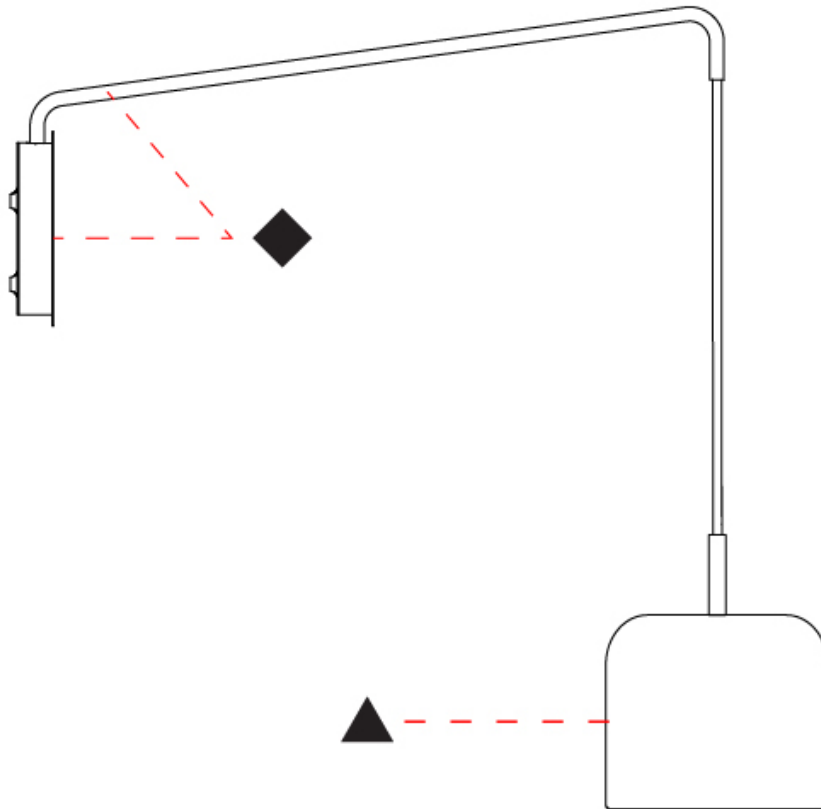

POT SURFACE

D113002-

PROJECT
TYPE
SPECIFIER
QUANTITY
DATE

D