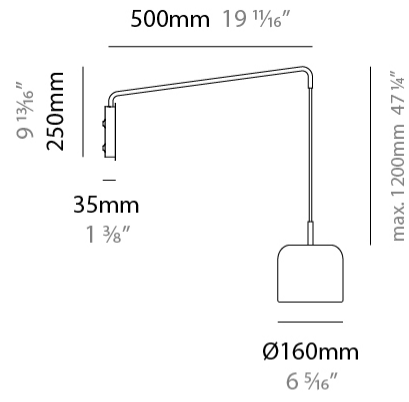

PROJECT	_____
TYPE	_____
SPECIFIER	_____
QUANTITY	_____
DATE	_____

POT SURFACE

D113002- -

base number   Finish (Diamond)   Finish Options

1. To build a product code in our configurator select the specify button on the base model # product page
2. To build a manual product code on this datasheet choose from the options listed below in blue font and add the suffix to the base model #

GENERAL

Series: Pot
Brand: Ole
Division: Design
Mounting Type: Surface
Mounting Location: Wall
Subcategory: Ambient

PHYSICAL

Shape: Dome
Diameter (mm): 160
Diameter (in): 6 ⁵/₁₆
Width (mm): 160
Width (in): 6 ⁵/₁₆
Height (mm): 140
Depth (mm): 500
Height (in): 5 ¹/₂
Depth (in): 19 ¹¹/₁₆
Max. Overall Height (mm): 1340
Max. Overall Height (in): 52 ³/₄
Extension (mm): 310
Extension (in): 12 ¹/₄
Light Distribution: Adjustable / Direct
Weight (kg): 1.1
Weight (lbs): 2.4
Diffuser: Acrylic - Satin
Fixture Finish: WHI / MBK / BEI / OGR / MSA / SCO / MWH
Holder Finish: WHI / MBK
Fixture Material: Metal

ELECTRICAL

Number of Lamps: 1
Lamp Type: LED Retrofit
Lamp Shape: A15
Bulb Included: Bulb Not Included
Max. Wattage Per Lamp (W): 5
Lamp Base: E26
Input Voltage (V): 120
Upon Request: 277Vac / GU24

LED

OPTICAL

Adjustability: Rotating

RATINGS AND CERTIFICATIONS

Certified By: Certified for North American Standards
IP rating: IP20