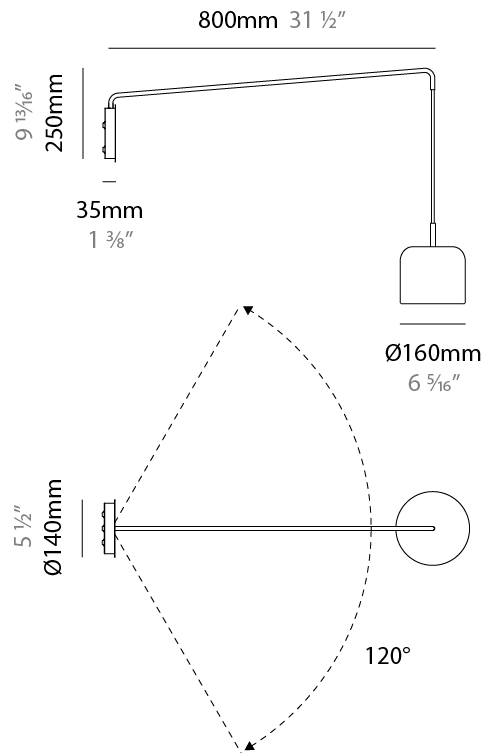

PROJECT	_____
TYPE	_____
SPECIFIER	_____
QUANTITY	_____
DATE	_____

POT SURFACE

D113003-

base number   Finish (Diamond)   Finish Options

1. To build a product code in our configurator select the specify button on the base model # product page
2. To build a manual product code on this datasheet choose from the options listed below in blue font and add the suffix to the base model #

GENERAL

Series: Pot
Brand: Ole
Division: Design
Mounting Type: Surface
Mounting Location: Wall
Subcategory: Ambient

PHYSICAL

Shape: Dome
Diameter (mm): 160
Diameter (in): 6 5/16
Width (mm): 160
Width (in): 6 5/16
Height (mm): 140
Depth (mm): 800
Height (in): 5 1/2
Depth (in): 31 1/2
Max. Overall Height (mm): 1340
Max. Overall Height (in): 52 3/4
Extension (mm): 580
Extension (in): 22 13/16
Light Distribution: Adjustable / Direct
Weight (kg): 1.3
Weight (lbs): 2.9
Diffuser: Acrylic - Satin
Fixture Finish: WHI / MBK / BEI / OGR / MSA / SCO / MWH
Holder Finish: WHI / MBK
Fixture Material: Metal

ELECTRICAL

Number of Lamps: 1
Lamp Type: LED Retrofit
Lamp Shape: A15
Bulb Included: Bulb Not Included
Max. Wattage Per Lamp (W): 5
Lamp Base: E26
Input Voltage (V): 120
Upon Request: 277Vac / GU24

LED

OPTICAL

Adjustability: Rotating

RATINGS AND CERTIFICATIONS

Certified By: Certified for North American Standards
IP rating: IP20