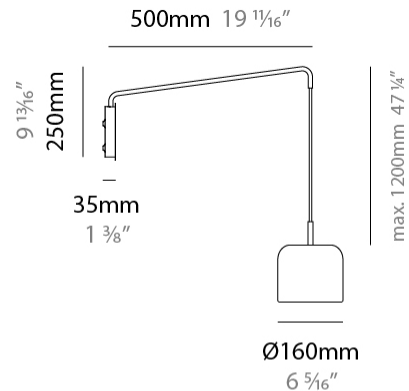

PROJECT	_____
TYPE	_____
SPECIFIER	_____
QUANTITY	_____
DATE	_____

POT SURFACE

D113002- -

base number   Finish (Diamond)   Finish Options

1. To build a product code in our configurator select the specify button on the base model # product page
2. To build a manual product code on this datasheet choose from the options listed below in blue font and add the suffix to the base model #

GENERAL

Series: Pot
Brand: Ole
Division: Design
Mounting Type: Surface
Mounting Location: Wall
Subcategory: Ambient

PHYSICAL

Shape: Dome
Diameter (mm): 160
Diameter (in): 6 ⁵/₁₆
Width (mm): 160
Width (in): 6 ⁵/₁₆
Height (mm): 140
Depth (mm): 500
Height (in): 5 ¹/₂
Depth (in): 19 ¹¹/₁₆
Max. Overall Height (mm): 1340
Max. Overall Height (in): 52 ³/₄
Extension (mm): 310
Extension (in): 12 ¹/₄
Light Distribution: Adjustable / Direct
Weight (kg): 1.1
Weight (lbs): 2.4
Diffuser: Acrylic - Satin
Fixture Finish: WHI / MBK / BEI / OGR / MSA / SCO / MWH
Holder Finish: WHI / MBK
Fixture Material: Metal

ELECTRICAL

Number of Lamps: 1
Lamp Type: LED Retrofit
Lamp Shape: A15
Bulb Included: Bulb Not Included
Max. Wattage Per Lamp (W): 5
Lamp Base: E26
Input Voltage (V): 120
Upon Request: 277Vac / GU24

LED

OPTICAL

Adjustability: Rotating

RATINGS AND CERTIFICATIONS

Certified By: Certified for North American Standards
IP rating: IP20