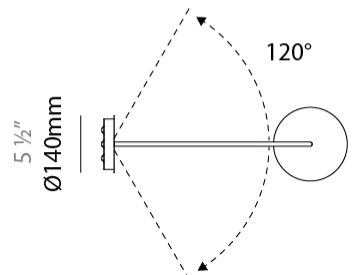

PROJECT	_____
TYPE	_____
SPECIFIER	_____
QUANTITY	_____
DATE	_____

POT SURFACE

D113002- -

base number   Finish (Diamond)   Finish Options

1. To build a product code in our configurator select the specify button on the base model # product page
2. To build a manual product code on this datasheet choose from the options listed below in blue font and add the suffix to the base model #

GENERAL

Series: Pot
Brand: Ole
Division: Design
Mounting Type: Surface
Mounting Location: Wall
Subcategory: Ambient

PHYSICAL

Shape: Dome
Diameter (mm): 160
Diameter (in): 6 ⁵/₁₆
Width (mm): 160
Width (in): 6 ⁵/₁₆
Height (mm): 140
Depth (mm): 500
Height (in): 5 ¹/₂
Depth (in): 19 ¹¹/₁₆
Max. Overall Height (mm): 1340
Max. Overall Height (in): 52 ³/₄
Extension (mm): 310
Extension (in): 12 ¹/₄
Light Distribution: Adjustable / Direct
Weight (kg): 1.1
Weight (lbs): 2.4
Diffuser: Acrylic - Satin
Fixture Finish: WHI / MBK / BEI / OGR / MSA / SCO / MWH
Holder Finish: WHI / MBK
Fixture Material: Metal

ELECTRICAL

Number of Lamps: 1
Lamp Type: LED Retrofit
Lamp Shape: A15
Bulb Included: Bulb Not Included
Max. Wattage Per Lamp (W): 5
Lamp Base: E26
Input Voltage (V): 120
Upon Request: 277Vac / GU24

LED

OPTICAL

Adjustability: Rotating

RATINGS AND CERTIFICATIONS

Certified By: Certified for North American Standards
IP rating: IP20