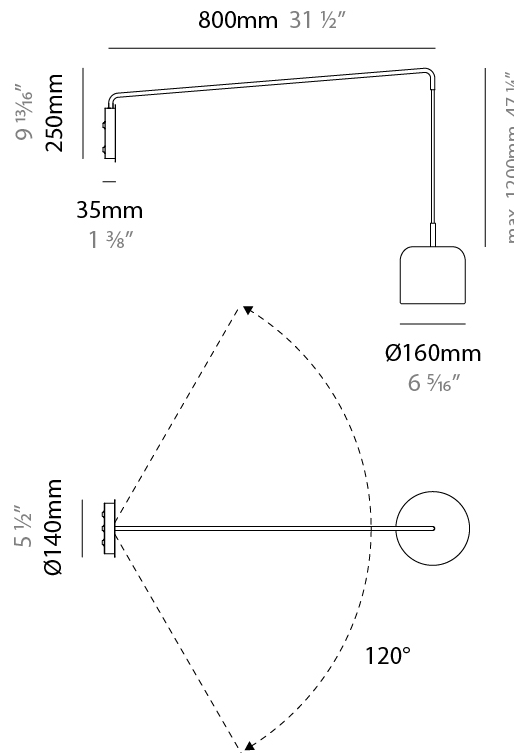

PROJECT	_____
TYPE	_____
SPECIFIER	_____
QUANTITY	_____
DATE	_____

POT SURFACE

D113003- -

base number   Finish (Diamond)   Finish Options

1. To build a product code in our configurator select the specify button on the base model # product page
2. To build a manual product code on this datasheet choose from the options listed below in blue font and add the suffix to the base model #

GENERAL

Series: Pot
Brand: Ole
Division: Design
Mounting Type: Surface
Mounting Location: Wall
Subcategory: Ambient

PHYSICAL

Shape: Dome
Diameter (mm): 160
Diameter (in): 6 5/16
Width (mm): 160
Width (in): 6 5/16
Height (mm): 140
Depth (mm): 800
Height (in): 5 1/2
Depth (in): 31 1/2
Max. Overall Height (mm): 1340
Max. Overall Height (in): 52 3/4
Extension (mm): 580
Extension (in): 22 13/16
Light Distribution: Adjustable / Direct
Weight (kg): 1.3
Weight (lbs): 2.9
Diffuser: Acrylic - Satin
Fixture Finish: WHI / MBK / BEI / OGR / MSA / SCO / MWH
Holder Finish: WHI / MBK
Fixture Material: Metal

ELECTRICAL

Number of Lamps: 1
Lamp Type: LED Retrofit
Lamp Shape: A15
Bulb Included: Bulb Not Included
Max. Wattage Per Lamp (W): 5
Lamp Base: E26
Input Voltage (V): 120
Upon Request: 277Vac / GU24

LED

OPTICAL

Adjustability: Rotating

RATINGS AND CERTIFICATIONS

Certified By: Certified for North American Standards
IP rating: IP20