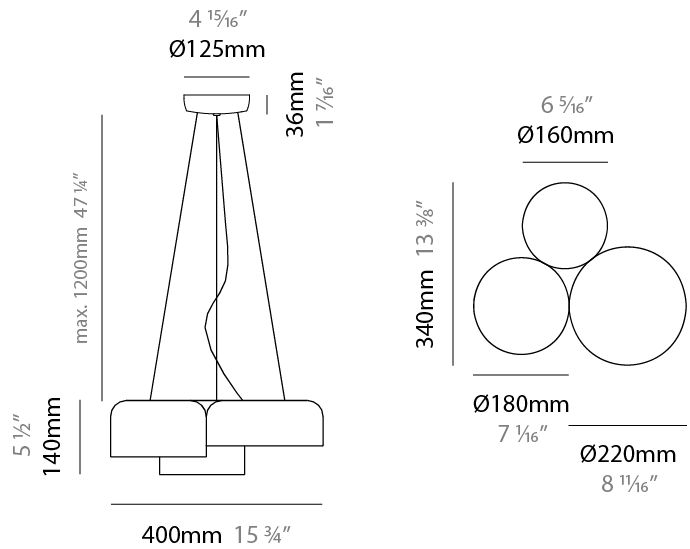

PROJECT	_____
TYPE	_____
SPECIFIER	_____
QUANTITY	_____
DATE	_____

POT SUSPENSION

D111026-

base number   Finish
Options

1. To build a product code in our configurator select the specify button on the base model # product page
2. To build a manual product code on this datasheet choose from the options listed below in blue font and add the suffix to the base model #

GENERAL

Series: Pot _____
Brand: Ole _____
Division: Design _____
Mounting Type: Suspension _____
Mounting Location: Ceiling _____
Subcategory: Pendant _____

PHYSICAL

Shape: Dome _____
Length (mm): 400 _____
Length (in): 15 3/4 _____
Width (mm): 340 _____
Width (in): 13 3/8 _____
Height (mm): 140 _____
Height (in): 5 1/2 _____
Max. Overall Height (mm): 1340 _____
Max. Overall Height (in): 52 3/4 _____
Light Distribution: Direct _____
Weight (kg): 3.2 _____
Weight (lbs): 7 _____
Diffuser: Acrylic - Satin _____
Fixture Finish: WHI / MBK / BEI / OGR / MSA / SCO / MWH _____
Fixture Material: Metal _____
Cable Details: 1200mm Cable _____

ELECTRICAL

Number of Lamps: 3 _____
Lamp Type: LED Retrofit _____
Lamp Shape: A15 _____
Bulb Included: Bulb Not Included _____
Max. Wattage Per Lamp (W): 5 _____
Lamp Base: E26 _____
Input Voltage (V): 120 _____
Upon Request: 277Vac / GU24 _____

LED

OPTICAL

RATINGS AND CERTIFICATIONS

Certified By: Certified for North American Standards _____
IP rating: IP20 _____