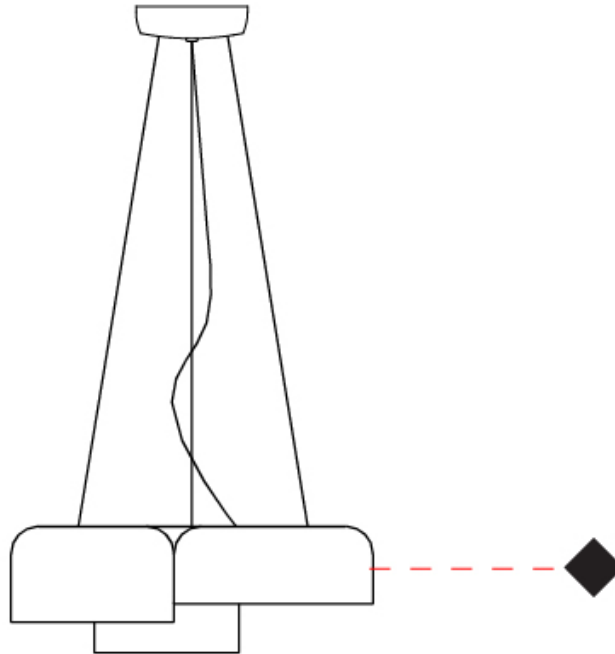

POT SUSPENSION

D111026-

PROJECT	_____
TYPE	_____
SPECIFIER	_____
QUANTITY	_____
DATE	_____

D