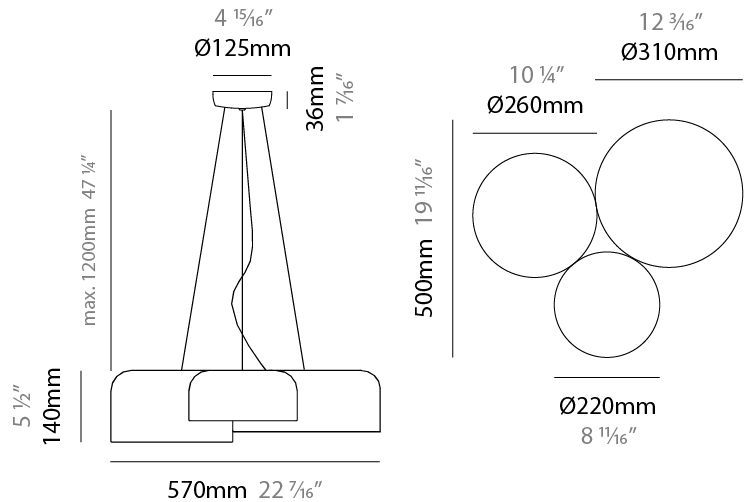

PROJECT	
TYPE	
SPECIFIER	
QUANTITY	
DATE	

POT SUSPENSION

D111027-

base number   Finish
Options

1. To build a product code in our configurator select the specify button on the base model # product page
2. To build a manual product code on this datasheet choose from the options listed below in blue font and add the suffix to the base model #

GENERAL

Series: Pot
Partner: Ole
Division: Design
Installation: Suspension
Product Type: Pendant
Mounting Location: Ceiling
Light Distribution: Direct

PHYSICAL

Shape: Dome
Length (mm): 570
Length (in): 22 7/16
Width (mm): 500
Width (in): 19 11/16
Height (mm): 140
Height (in): 5 1/2
Max. Overall Height (mm): 1340
Max. Overall Height (in): 52 3/4
Weight (kg): 4
Weight (lbs): 8.8
Diffuser: Acrylic - Satin
Fixture Finish: WHI / BLK / WSA / WSV
Fixture Material: Metal
Cable Details: 1200mm Cable

ELECTRICAL

Number of Lamps: 5
Lamp Type: LED Retrofit
Lamp Shape: A19
Bulb Included: Bulb Not Included
Max. Wattage Per Lamp (W): 5
Lamp Base: E26
Input Voltage (V): 120
Upon Request: 277Vac / GU24

LED

OPTICAL

RATINGS AND CERTIFICATIONS

Certified By: Certified for North American Standards
IP rating: IP20