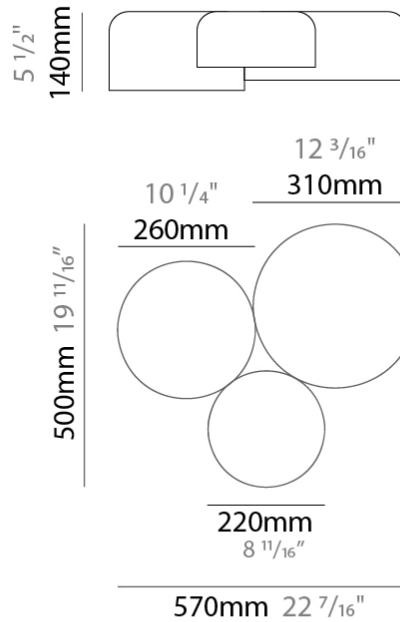

PROJECT	_____
TYPE	_____
SPECIFIER	_____
QUANTITY	_____
DATE	_____

POT SURFACE

D112004-

base number   Finish
Options

1. To build a product code in our configurator select the specify button on the base model # product page
2. To build a manual product code on this datasheet choose from the options listed below in blue font and add the suffix to the base model #

GENERAL

Series: Pot _____
Partner: Ole _____
Division: Design _____
Installation: Surface _____
Product Type: Ceiling Surface _____
Mounting Location: Ceiling _____
Light Distribution: Direct _____

PHYSICAL

Shape: Dome _____
Length (mm): 570 _____
Length (in): 22 ⁷/₁₆ _____
Width (mm): 500 _____
Width (in): 19 ¹¹/₁₆ _____
Height (mm): 140 _____
Height (in): 5 ¹/₂ _____
Weight (kg): 3.7 _____
Weight (lbs): 8.1 _____
Diffuser: Acrylic - Satin _____
Fixture Finish: WHI / BLK / WSA / WSV _____
Fixture Material: Metal _____

ELECTRICAL

Number of Lamps: 5 _____
Lamp Type: LED Retrofit _____
Lamp Shape: A19 _____
Bulb Included: Bulb Not Included _____
Max. Wattage Per Lamp (W): 5 _____
Lamp Base: E26 _____
Input Voltage (V): 120 _____
Upon Request: 277Vac / GU24 _____

LED

OPTICAL

RATINGS AND CERTIFICATIONS

Certified By: Certified for North American Standards _____
IP rating: IP20 _____