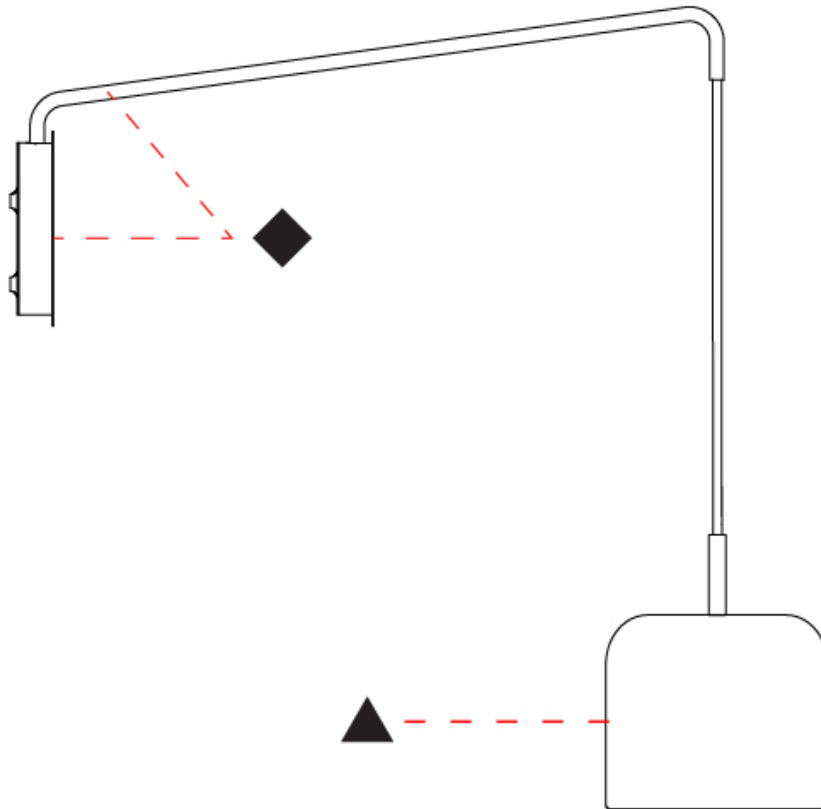

POT SURFACE

D113002-

PROJECT	_____
TYPE	_____
SPECIFIER	_____
QUANTITY	_____
DATE	_____

D