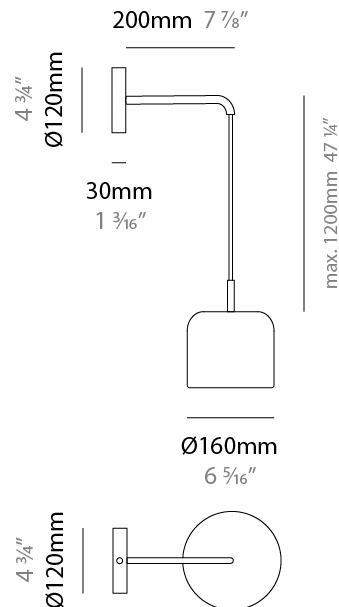

PROJECT _____
TYPE _____
SPECIFIER _____
QUANTITY _____
DATE _____

POT SURFACE

D113020- -

base number   Finish (Diamond)   Finish Options

1. To build a product code in our configurator select the specify button on the base model # product page
2. To build a manual product code on this datasheet choose from the options listed below in blue font and add the suffix to the base model #

GENERAL

Series: Pot
Brand: Ole
Division: Design
Mounting Type: Surface
Mounting Location: Wall
Subcategory: Ambient

PHYSICAL

Shape: Dome
Diameter (mm): 160
Diameter (in): 6 ⁵/₁₆
Height (mm): 1200
Depth (mm): 200
Height (in): 47 ¹/₄
Depth (in): 7 ⁷/₈
Light Distribution: Direct
Weight (kg): 1
Weight (lbs): 2.2
Diffuser: Acrylic - Satin
Fixture Finish: WHI / MBK / BEI / OGR / MSA / SCO / MWH
Holder Finish: WHI / MBK
Fixture Material: Metal

ELECTRICAL

Number of Lamps: 1
Lamp Type: LED Retrofit
Bulb Included: Bulb Not Included
Max. Wattage Per Lamp (W): 5
Lamp Base: E26
Input Voltage (V): 120

LED

OPTICAL

RATINGS AND CERTIFICATIONS

Certified By: Certified for North American Standards
IP rating: IP20