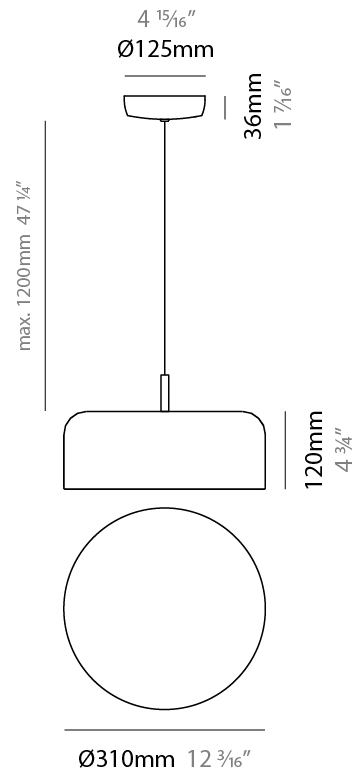

POT SUSPENSION

D111025-

base number   Finish
Options

1. To build a product code in our configurator select the specify button on the base model # product page
2. To build a manual product code on this datasheet choose from the options listed below in blue font and add the suffix to the base model #

GENERAL

Series: Pot _____
Brand: Ole _____
Division: Design _____
Mounting Type: Suspension _____
Mounting Location: Ceiling _____
Subcategory: Pendant _____

PHYSICAL

Shape: Dome _____
Diameter (mm): 310 _____
Diameter (in): 12 ³/₁₆ _____
Height (mm): 120 _____
Height (in): 4 ³/₄ _____
Max. Overall Height (mm): 1320 _____
Max. Overall Height (in): 51 ¹⁵/₁₆ _____
Light Distribution: Direct _____
Weight (kg): 1.2 _____
Weight (lbs): 2.6 _____
Diffuser: Acrylic - Satin _____
[Fixture Finish: WHI / MBK / BEI / OGR / MSA / SCO / MWH](#) _____
Fixture Material: Metal _____
Cable Details: 1200mm Cable _____

ELECTRICAL

Number of Lamps: 2 _____
Lamp Type: LED Retrofit _____
Lamp Shape: A19 _____
Bulb Included: Bulb Not Included _____
Max. Wattage Per Lamp (W): 5 _____
Lamp Base: E26 _____
Input Voltage (V): 120 _____
Upon Request: 277Vac / GU24 _____

LED

OPTICAL

RATINGS AND CERTIFICATIONS

Certified By: Certified for North American Standards _____
IP rating: IP20 _____