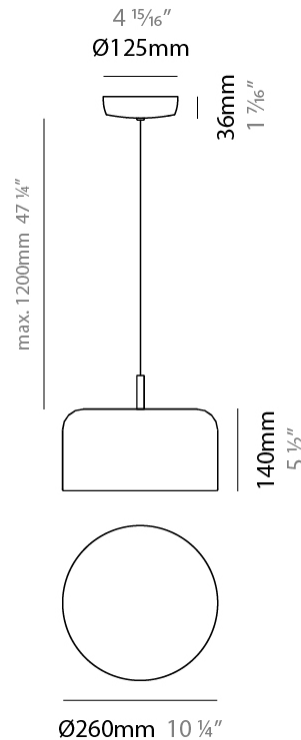

PROJECT	_____
TYPE	_____
SPECIFIER	_____
QUANTITY	_____
DATE	_____

POT SUSPENSION

D111024-

base number   Finish
Options

1. To build a product code in our configurator select the specify button on the base model # product page
2. To build a manual product code on this datasheet choose from the options listed below in blue font and add the suffix to the base model #

GENERAL

Series: Pot
Brand: Ole
Division: Design
Mounting Type: Suspension
Mounting Location: Ceiling
Subcategory: Pendant

PHYSICAL

Shape: Dome
Diameter (mm): 260
Diameter (in): 10 1/4
Height (mm): 140
Height (in): 5 1/2
Max. Overall Height (mm): 1340
Max. Overall Height (in): 52 3/4
Light Distribution: Direct
Weight (kg): 1.2
Weight (lbs): 2.6
Diffuser: Acrylic - Satin
[Fixture Finish: WHI / MBK / BEI / OGR / MSA / SCO / MWH](#)
Fixture Material: Metal
Cable Details: 1200mm Cable

ELECTRICAL

Number of Lamps: 2
Lamp Type: LED Retrofit
Lamp Shape: A19
Bulb Included: Bulb Not Included
Max. Wattage Per Lamp (W): 5
Lamp Base: E26
Input Voltage (V): 120
Upon Request: 277Vac / GU24

LED

OPTICAL

RATINGS AND CERTIFICATIONS

Certified By: Certified for North American Standards
IP rating: IP20