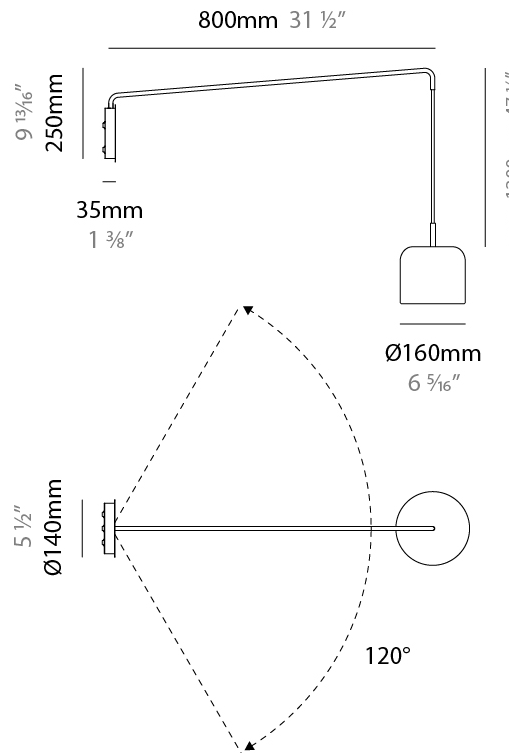

PROJECT	_____
TYPE	_____
SPECIFIER	_____
QUANTITY	_____
DATE	_____

POT SURFACE

D113003-

base number   Finish (Diamond)   Finish Options

1. To build a product code in our configurator select the specify button on the base model # product page
2. To build a manual product code on this datasheet choose from the options listed below in blue font and add the suffix to the base model #

GENERAL

Series: Pot
Brand: Ole
Division: Design
Mounting Type: Surface
Mounting Location: Wall
Subcategory: Ambient

PHYSICAL

Shape: Dome
Diameter (mm): 160
Diameter (in): 6 ⁵/₁₆
Width (mm): 160
Width (in): 6 ⁵/₁₆
Height (mm): 140
Depth (mm): 800
Height (in): 5 ¹/₂
Depth (in): 31 ¹/₂
Max. Overall Height (mm): 1340
Max. Overall Height (in): 52 ³/₄
Extension (mm): 580
Extension (in): 22 ¹³/₁₆
Light Distribution: Adjustable / Direct
Weight (kg): 1.3
Weight (lbs): 2.9
Diffuser: Acrylic - Satin
Fixture Finish: WHI / MBK / BEI / OGR / MSA / SCO / MWH
Holder Finish: WHI / MBK
Fixture Material: Metal

ELECTRICAL

Number of Lamps: 1
Lamp Type: LED Retrofit
Lamp Shape: A15
Bulb Included: Bulb Not Included
Max. Wattage Per Lamp (W): 5
Lamp Base: E26
Input Voltage (V): 120
Upon Request: 277Vac / GU24

LED

OPTICAL

Adjustability: Rotating

RATINGS AND CERTIFICATIONS

Certified By: Certified for North American Standards
IP rating: IP20