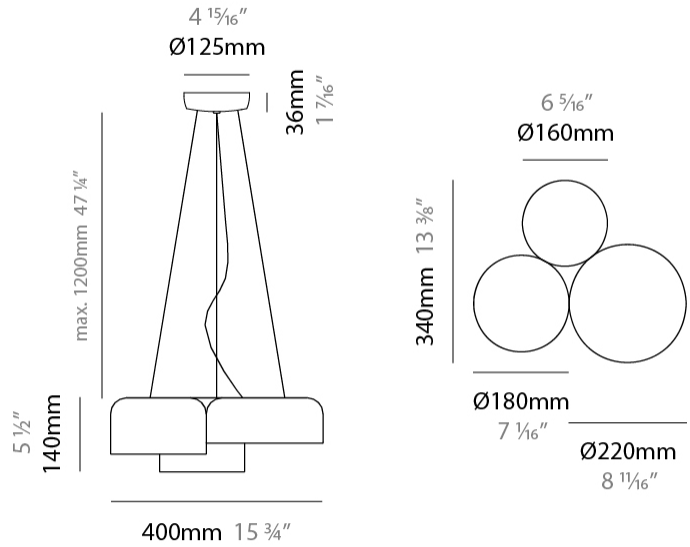

PROJECT	_____
TYPE	_____
SPECIFIER	_____
QUANTITY	_____
DATE	_____

POT SUSPENSION

D111026-

base number   Finish
Options

1. To build a product code in our configurator select the specify button on the base model # product page
2. To build a manual product code on this datasheet choose from the options listed below in blue font and add the suffix to the base model #

GENERAL

Series: Pot _____
Brand: Ole _____
Division: Design _____
Mounting Type: Suspension _____
Mounting Location: Ceiling _____
Subcategory: Pendant _____

PHYSICAL

Shape: Dome _____
Length (mm): 400 _____
Length (in): 15 3/4 _____
Width (mm): 340 _____
Width (in): 13 3/8 _____
Height (mm): 140 _____
Height (in): 5 1/2 _____
Max. Overall Height (mm): 1340 _____
Max. Overall Height (in): 52 3/4 _____
Light Distribution: Direct _____
Weight (kg): 3.2 _____
Weight (lbs): 7 _____
Diffuser: Acrylic - Satin _____
[Fixture Finish: WHI / MBK / BEI / OGR / MSA / SCO / MWH](#) _____
Fixture Material: Metal _____
Cable Details: 1200mm Cable _____

ELECTRICAL

Number of Lamps: 3 _____
Lamp Type: LED Retrofit _____
Lamp Shape: A15 _____
Bulb Included: Bulb Not Included _____
Max. Wattage Per Lamp (W): 5 _____
Lamp Base: E26 _____
Input Voltage (V): 120 _____
Upon Request: 277Vac / GU24 _____

LED

OPTICAL

RATINGS AND CERTIFICATIONS

Certified By: Certified for North American Standards _____
IP rating: IP20 _____