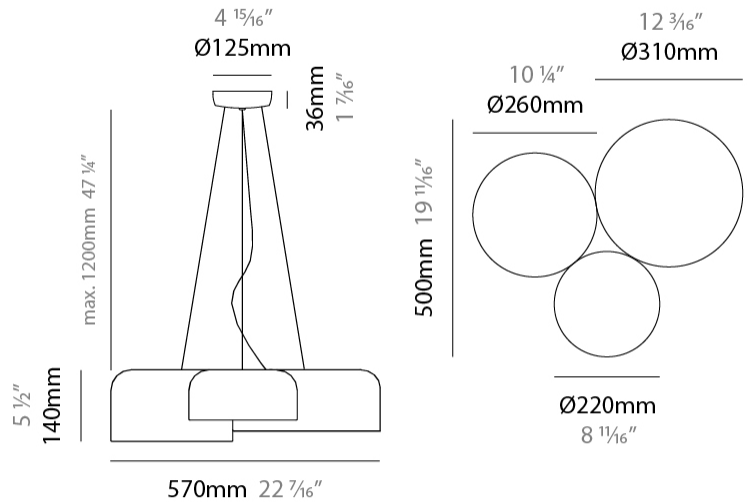

PROJECT	
TYPE	
SPECIFIER	
QUANTITY	
DATE	

POT SUSPENSION

D111027-

base number   Finish
Options

1. To build a product code in our configurator select the specify button on the base model # product page
2. To build a manual product code on this datasheet choose from the options listed below in blue font and add the suffix to the base model #

GENERAL

Series: Pot
Brand: Ole
Division: Design
Mounting Type: Suspension
Mounting Location: Ceiling
Subcategory: Pendant

PHYSICAL

Shape: Dome
Length (mm): 570
Length (in): 22 ⁷/₁₆
Width (mm): 500
Width (in): 19 ¹¹/₁₆
Height (mm): 140
Height (in): 5 ¹/₂
Max. Overall Height (mm): 1340
Max. Overall Height (in): 52 ³/₄
Light Distribution: Direct
Weight (kg): 4
Weight (lbs): 8.8
Diffuser: Acrylic - Satin
Fixture Finish: WHI / MBK / BEI / OGR / MSA / SCO / MWH
Fixture Material: Metal
Cable Details: 1200mm Cable

ELECTRICAL

Number of Lamps: 5
Lamp Type: LED Retrofit
Lamp Shape: A19
Bulb Included: Bulb Not Included
Max. Wattage Per Lamp (W): 5
Lamp Base: E26
Input Voltage (V): 120
Upon Request: 277Vac / GU24

LED

OPTICAL

RATINGS AND CERTIFICATIONS

Certified By: Certified for North American Standards
IP rating: IP20