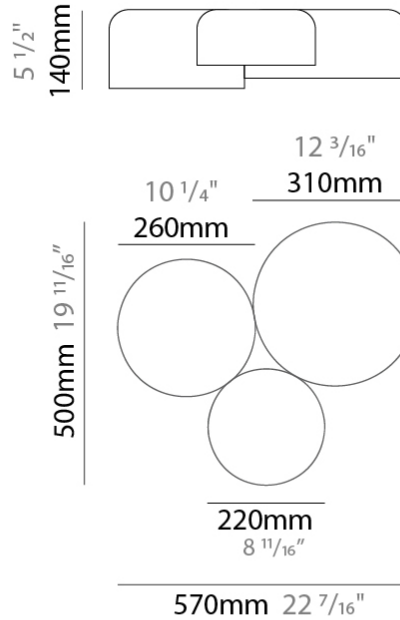

PROJECT	_____
TYPE	_____
SPECIFIER	_____
QUANTITY	_____
DATE	_____

POT SURFACE

D112004-

base number   Finish
Options

1. To build a product code in our configurator select the specify button on the base model # product page
2. To build a manual product code on this datasheet choose from the options listed below in blue font and add the suffix to the base model #

GENERAL

Series: Pot _____
Brand: Ole _____
Division: Design _____
Mounting Type: Surface _____
Mounting Location: Ceiling _____
Subcategory: Ambient _____

PHYSICAL

Shape: Dome _____
Length (mm): 570 _____
Length (in): 22 ⁷/₁₆ _____
Width (mm): 500 _____
Width (in): 19 ¹¹/₁₆ _____
Height (mm): 140 _____
Height (in): 5 ¹/₂ _____
Light Distribution: Direct _____
Weight (kg): 3.7 _____
Weight (lbs): 8.1 _____
Diffuser: Acrylic - Satin _____
[Fixture Finish: WHI / MBK / BEI / OGR / MSA / SCO / MWH](#) _____
Fixture Material: Metal _____

ELECTRICAL

Number of Lamps: 3 _____
Lamp Type: LED Retrofit _____
Lamp Shape: A19 _____
Bulb Included: Bulb Not Included _____
Max. Wattage Per Lamp (W): 5 _____
Lamp Base: E26 _____
Input Voltage (V): 120 _____
Upon Request: 277Vac / GU24 _____

LED

OPTICAL

RATINGS AND CERTIFICATIONS

Certified By: Certified for North American Standards _____
IP rating: IP20 _____