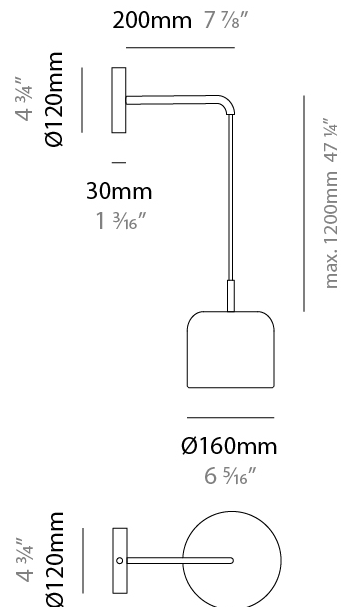

PROJECT	
TYPE	
SPECIFIER	
QUANTITY	
DATE	

POT SURFACE

D113020- -

base number   Finish (Diamond)   Finish Options

1. To build a product code in our configurator select the specify button on the base model # product page
2. To build a manual product code on this datasheet choose from the options listed below in blue font and add the suffix to the base model #

GENERAL

Series: Pot
Brand: Ole
Division: Design
Mounting Type: Surface
Mounting Location: Wall
Subcategory: Ambient

PHYSICAL

Shape: Dome
Diameter (mm): 160
Diameter (in): 6 ⁵/₁₆
Height (mm): 1200
Depth (mm): 200
Height (in): 47 ¹/₄
Depth (in): 7 ⁷/₈
Light Distribution: Direct
Weight (kg): 1
Weight (lbs): 2.2
Diffuser: Acrylic - Satin
Fixture Finish: WHI / MBK / BEI / OGR / MSA / SCO / MWH
Holder Finish: WHI / MBK
Fixture Material: Metal

ELECTRICAL

Number of Lamps: 1
Lamp Type: LED Retrofit
Bulb Included: Bulb Not Included
Max. Wattage Per Lamp (W): 5
Lamp Base: E26
Input Voltage (V): 120

LED

OPTICAL

RATINGS AND CERTIFICATIONS

Certified By: Certified for North American Standards
IP rating: IP20