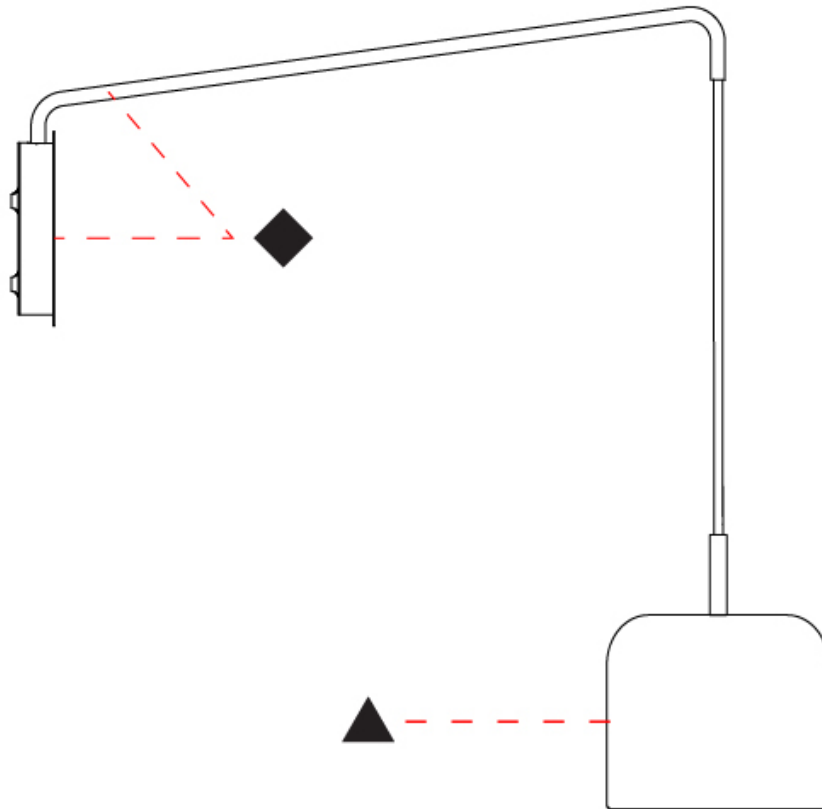

GENERAL

Series: Pot
 Brand: Ole
 Division: Design
 Mounting Type: Surface
 Mounting Location: Wall
 Subcategory: Ambient

PHYSICAL

Shape: Dome
 Diameter (mm): 160
 Diameter (in): 6 ⁵/₁₆
 Width (mm): 160
 Width (in): 6 ⁵/₁₆
 Height (mm): 140
 Depth (mm): 500
 Height (in): 5 ¹/₂
 Depth (in): 19 ¹¹/₁₆
 Max. Overall Height (mm): 1340
 Max. Overall Height (in): 52 ³/₄
 Extension (mm): 310
 Extension (in): 12 ¹/₄
 Light Distribution: Adjustable / Direct
 Weight (kg): 1.1
 Weight (lbs): 2.4
 Diffuser: Acrylic - Satin
 Fixture Finish: WHI / MBK / BEI / OGR / MSA / SCO / MWH
 Holder Finish: WHI / MBK
 Fixture Material: Metal

LED

OPTICAL

Adjustability: Rotating

RATINGS AND CERTIFICATIONS

Certified By: Certified for North American Standards
 IP rating: IP20

POT SURFACE

D113002-

PROJECT	_____
TYPE	_____
SPECIFIER	_____
QUANTITY	_____
DATE	_____

GENERAL

Series: Pot
 Brand: Ole
 Division: Design
 Mounting Type: Surface
 Mounting Location: Wall
 Subcategory: Ambient

PHYSICAL

Shape: Dome
 Diameter (mm): 160
 Diameter (in): 6 5/16
 Width (mm): 160
 Width (in): 6 5/16
 Height (mm): 140
 Depth (mm): 800
 Height (in): 5 1/2
 Depth (in): 31 1/2
 Max. Overall Height (mm): 1340
 Max. Overall Height (in): 52 3/4
 Extension (mm): 580
 Extension (in): 22 13/16
 Light Distribution: Adjustable / Direct
 Weight (kg): 1.3
 Weight (lbs): 2.9
 Diffuser: Acrylic - Satin
 Fixture Finish: WHI / MBK / BEI / OGR / MSA / SCO / MWH
 Holder Finish: WHI / MBK
 Fixture Material: Metal

GENERAL

Series: Pot
 Brand: Ole
 Division: Design
 Mounting Type: Surface
 Mounting Location: Wall
 Subcategory: Ambient

PHYSICAL

Shape: Dome
 Diameter (mm): 160
 Diameter (in): 6 ⁵/₁₆
 Height (mm): 1200
 Depth (mm): 200
 Height (in): 47 ¹/₄
 Depth (in): 7 ⁷/₈
 Light Distribution: Direct
 Weight (kg): 1
 Weight (lbs): 2.2
 Diffuser: Acrylic - Satin
 Fixture Finish: WHI / MBK / BEI / OGR / MSA / SCO / MWH
 Holder Finish: WHI / MBK
 Fixture Material: Metal