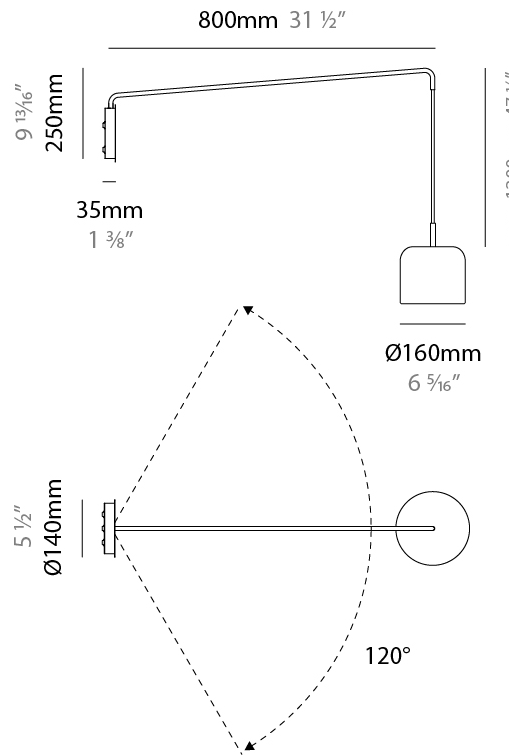

PROJECT	_____
TYPE	_____
SPECIFIER	_____
QUANTITY	_____
DATE	_____

POT SURFACE

D113003- -

base number   Finish (Diamond)   Finish Options

1. To build a product code in our configurator select the specify button on the base model # product page
2. To build a manual product code on this datasheet choose from the options listed below in blue font and add the suffix to the base model #

GENERAL

Series: Pot
Brand: Ole
Division: Design
Mounting Type: Surface
Mounting Location: Wall
Subcategory: Ambient

PHYSICAL

Shape: Dome
Diameter (mm): 160
Diameter (in): 6 5/16
Width (mm): 160
Width (in): 6 5/16
Height (mm): 140
Depth (mm): 800
Height (in): 5 1/2
Depth (in): 31 1/2
Max. Overall Height (mm): 1340
Max. Overall Height (in): 52 3/4
Extension (mm): 580
Extension (in): 22 13/16
Light Distribution: Adjustable / Direct
Weight (kg): 1.3
Weight (lbs): 2.9
Diffuser: Acrylic - Satin
Fixture Finish: WHI / MBK / BEI / OGR / MSA / SCO / MWH
Holder Finish: WHI / MBK
Fixture Material: Metal

ELECTRICAL

Number of Lamps: 1
Lamp Type: LED Retrofit
Lamp Shape: A15
Bulb Included: Bulb Not Included
Max. Wattage Per Lamp (W): 5
Lamp Base: E26
Input Voltage (V): 120
Upon Request: 277Vac / GU24

LED

OPTICAL

Adjustability: Rotating

RATINGS AND CERTIFICATIONS

Certified By: Certified for North American Standards
IP rating: IP20