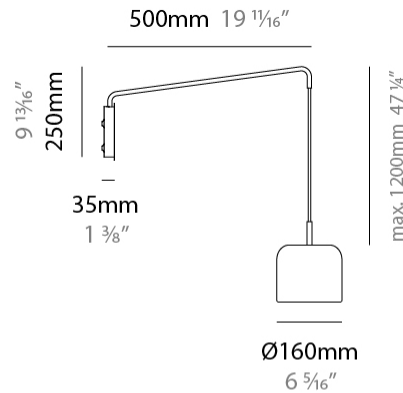

PROJECT	
TYPE	
SPECIFIER	
QUANTITY	
DATE	

POT SURFACE

D113002-

base number   Finish (Diamond)   Finish Options

1. To build a product code in our configurator select the specify button on the base model # product page
2. To build a manual product code on this datasheet choose from the options listed below in blue font and add the suffix to the base model #

GENERAL

Series: Pot
Brand: Ole
Division: Design
Mounting Type: Surface
Mounting Location: Wall
Subcategory: Ambient

PHYSICAL

Shape: Dome
Diameter (mm): 160
Diameter (in): 6 ⁵/₁₆
Width (mm): 160
Width (in): 6 ⁵/₁₆
Height (mm): 140
Depth (mm): 500
Height (in): 5 ¹/₂
Depth (in): 19 ¹¹/₁₆
Max. Overall Height (mm): 1340
Max. Overall Height (in): 52 ³/₄
Extension (mm): 310
Extension (in): 12 ¹/₄
Light Distribution: Adjustable / Direct
Weight (kg): 1.1
Weight (lbs): 2.4
Diffuser: Acrylic - Satin
Fixture Finish: WHI / MBK / BEI / OGR / MSA / SCO / MWH
Holder Finish: WHI / MBK
Fixture Material: Metal

ELECTRICAL

Number of Lamps: 1
Lamp Type: LED Retrofit
Lamp Shape: A15
Bulb Included: Bulb Not Included
Max. Wattage Per Lamp (W): 5
Lamp Base: E26
Input Voltage (V): 120
Upon Request: 277Vac / GU24

LED

OPTICAL

Adjustability: Rotating

RATINGS AND CERTIFICATIONS

Certified By: Certified for North American Standards
IP rating: IP20