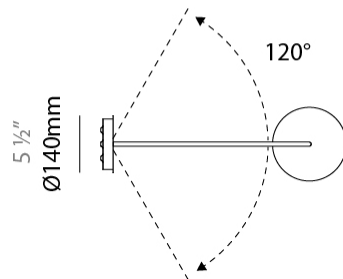

PROJECT	
TYPE	
SPECIFIER	
QUANTITY	
DATE	

POT SURFACE

D113002-

base number   Finish (Diamond)   Finish Options

1. To build a product code in our configurator select the specify button on the base model # product page
2. To build a manual product code on this datasheet choose from the options listed below in blue font and add the suffix to the base model #

GENERAL

Series: Pot
Brand: Ole
Division: Design
Mounting Type: Surface
Mounting Location: Wall
Subcategory: Ambient

PHYSICAL

Shape: Dome
Diameter (mm): 160
Diameter (in): 6 ⁵/₁₆
Width (mm): 160
Width (in): 6 ⁵/₁₆
Height (mm): 140
Depth (mm): 500
Height (in): 5 ¹/₂
Depth (in): 19 ¹¹/₁₆
Max. Overall Height (mm): 1340
Max. Overall Height (in): 52 ³/₄
Extension (mm): 310
Extension (in): 12 ¹/₄
Light Distribution: Adjustable / Direct
Weight (kg): 1.1
Weight (lbs): 2.4
Diffuser: Acrylic - Satin
Fixture Finish: WHI / MBK / BEI / OGR / MSA / SCO / MWH
Holder Finish: WHI / MBK
Fixture Material: Metal

ELECTRICAL

Number of Lamps: 1
Lamp Type: LED Retrofit
Lamp Shape: A15
Bulb Included: Bulb Not Included
Max. Wattage Per Lamp (W): 5
Lamp Base: E26
Input Voltage (V): 120
Upon Request: 277Vac / GU24

LED

OPTICAL

Adjustability: Rotating

RATINGS AND CERTIFICATIONS

Certified By: Certified for North American Standards
IP rating: IP20