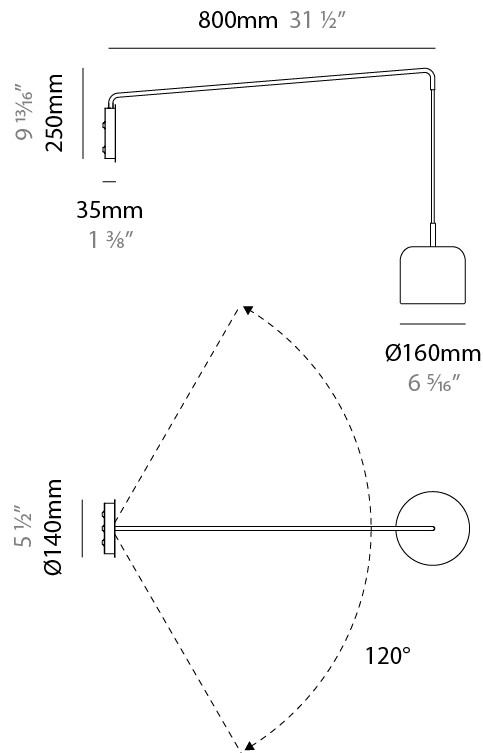

PROJECT	_____
TYPE	_____
SPECIFIER	_____
QUANTITY	_____
DATE	_____

POT SURFACE

D113003-

base number	Finish (Diamond)	Finish Options

1. To build a product code in our configurator select the specify button on the base model # product page
2. To build a manual product code on this datasheet choose from the options listed below in blue font and add the suffix to the base model #

GENERAL

Series: Pot
Brand: Ole
Division: Design
Mounting Type: Surface
Mounting Location: Wall
Subcategory: Ambient

PHYSICAL

Shape: Dome
Diameter (mm): 160
Diameter (in): 6 5/16
Width (mm): 160
Width (in): 6 5/16
Height (mm): 140
Depth (mm): 800
Height (in): 5 1/2
Depth (in): 31 1/2
Max. Overall Height (mm): 1340
Max. Overall Height (in): 52 3/4
Extension (mm): 580
Extension (in): 22 13/16
Light Distribution: Adjustable / Direct
Weight (kg): 1.3
Weight (lbs): 2.9
Diffuser: Acrylic - Satin
Fixture Finish: WHI / MBK / BEI / OGR / MSA / SCO / MWH
Holder Finish: WHI / MBK
Fixture Material: Metal

ELECTRICAL

Number of Lamps: 1
Lamp Type: LED Retrofit
Lamp Shape: A15
Bulb Included: Bulb Not Included
Max. Wattage Per Lamp (W): 5
Lamp Base: E26
Input Voltage (V): 120
Upon Request: 277Vac / GU24

LED

OPTICAL

Adjustability: Rotating

RATINGS AND CERTIFICATIONS

Certified By: Certified for North American Standards
IP rating: IP20