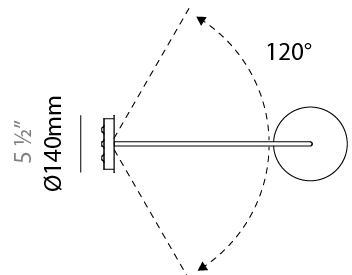

PROJECT	
TYPE	
SPECIFIER	
QUANTITY	
DATE	

POT SURFACE

D113002-

base number   Finish (Diamond)   Finish Options

1. To build a product code in our configurator select the specify button on the base model # product page
2. To build a manual product code on this datasheet choose from the options listed below in blue font and add the suffix to the base model #

GENERAL

Series: Pot
Brand: Ole
Division: Design
Mounting Type: Surface
Mounting Location: Wall
Subcategory: Ambient

PHYSICAL

Shape: Dome
Diameter (mm): 160
Diameter (in): 6 ⁵/₁₆
Width (mm): 160
Width (in): 6 ⁵/₁₆
Height (mm): 140
Depth (mm): 500
Height (in): 5 ¹/₂
Depth (in): 19 ¹¹/₁₆
Max. Overall Height (mm): 1340
Max. Overall Height (in): 52 ³/₄
Extension (mm): 310
Extension (in): 12 ¹/₄
Light Distribution: Adjustable / Direct
Weight (kg): 1.1
Weight (lbs): 2.4
Diffuser: Acrylic - Satin
Fixture Finish: WHI / MBK / BEI / OGR / MSA / SCO / MWH
Holder Finish: WHI / MBK
Fixture Material: Metal

ELECTRICAL

Number of Lamps: 1
Lamp Type: LED Retrofit
Lamp Shape: A15
Bulb Included: Bulb Not Included
Max. Wattage Per Lamp (W): 5
Lamp Base: E26
Input Voltage (V): 120
Upon Request: 277Vac / GU24

LED

OPTICAL

Adjustability: Rotating

RATINGS AND CERTIFICATIONS

Certified By: Certified for North American Standards
IP rating: IP20