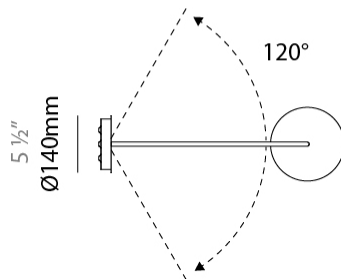

PROJECT	_____
TYPE	_____
SPECIFIER	_____
QUANTITY	_____
DATE	_____

POT SURFACE

D113002- -

base number   Finish (Diamond)   Finish Options

1. To build a product code in our configurator select the specify button on the base model # product page
2. To build a manual product code on this datasheet choose from the options listed below in blue font and add the suffix to the base model #

GENERAL

Series: Pot
Brand: Ole
Division: Design
Mounting Type: Surface
Mounting Location: Wall
Subcategory: Ambient

PHYSICAL

Shape: Dome
Diameter (mm): 160
Diameter (in): 6 ⁵/₁₆
Width (mm): 160
Width (in): 6 ⁵/₁₆
Height (mm): 140
Depth (mm): 500
Height (in): 5 ¹/₂
Depth (in): 19 ¹¹/₁₆
Max. Overall Height (mm): 1340
Max. Overall Height (in): 52 ³/₄
Extension (mm): 310
Extension (in): 12 ¹/₄
Light Distribution: Adjustable / Direct
Weight (kg): 1.1
Weight (lbs): 2.4
Diffuser: Acrylic - Satin
Fixture Finish: WHI / MBK / BEI / OGR / MSA / SCO / MWH
Holder Finish: WHI / MBK
Fixture Material: Metal

ELECTRICAL

Number of Lamps: 1
Lamp Type: LED Retrofit
Lamp Shape: A15
Bulb Included: Bulb Not Included
Max. Wattage Per Lamp (W): 5
Lamp Base: E26
Input Voltage (V): 120
Upon Request: 277Vac / GU24

LED

OPTICAL

Adjustability: Rotating

RATINGS AND CERTIFICATIONS

Certified By: Certified for North American Standards
IP rating: IP20