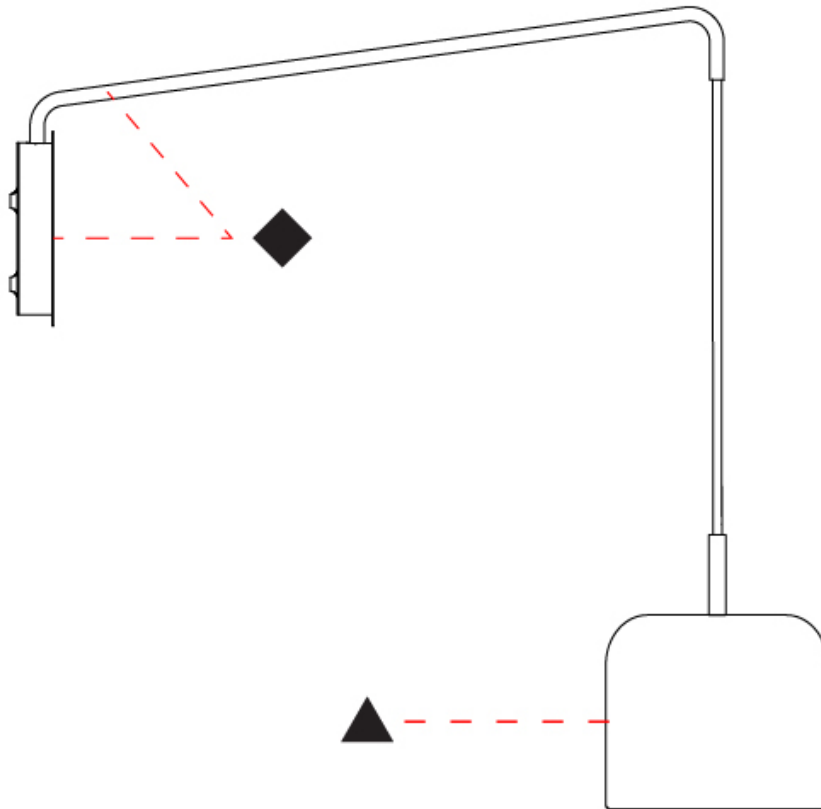

GENERAL

Series: Pot
 Brand: Ole
 Division: Design
 Mounting Type: Surface
 Mounting Location: Wall
 Subcategory: Ambient

PHYSICAL

Shape: Dome
 Diameter (mm): 160
 Diameter (in): 6 ⁵/₁₆
 Width (mm): 160
 Width (in): 6 ⁵/₁₆
 Height (mm): 140
 Depth (mm): 500
 Height (in): 5 ¹/₂
 Depth (in): 19 ¹¹/₁₆
 Max. Overall Height (mm): 1340
 Max. Overall Height (in): 52 ³/₄
 Extension (mm): 310
 Extension (in): 12 ¹/₄
 Light Distribution: Adjustable / Direct
 Weight (kg): 1.1
 Weight (lbs): 2.4
 Diffuser: Acrylic - Satin
 Fixture Finish: WHI / MBK / BEI / OGR / MSA / SCO / MWH
 Holder Finish: WHI / MBK
 Fixture Material: Metal

LED

OPTICAL

Adjustability: Rotating

RATINGS AND CERTIFICATIONS

Certified By: Certified for North American Standards
 IP rating: IP20

POT SURFACE

D113002-

PROJECT	_____
TYPE	_____
SPECIFIER	_____
QUANTITY	_____
DATE	_____

GENERAL

Series: Pot
 Brand: Ole
 Division: Design
 Mounting Type: Surface
 Mounting Location: Wall
 Subcategory: Ambient

PHYSICAL

Shape: Dome
 Diameter (mm): 160
 Diameter (in): 6 ⁵/₁₆
 Width (mm): 160
 Width (in): 6 ⁵/₁₆
 Height (mm): 140
 Depth (mm): 800
 Height (in): 5 ¹/₂
 Depth (in): 31 ¹/₂
 Max. Overall Height (mm): 1340
 Max. Overall Height (in): 52 ³/₄
 Extension (mm): 580
 Extension (in): 22 ¹³/₁₆
 Light Distribution: Adjustable / Direct
 Weight (kg): 1.3
 Weight (lbs): 2.9
 Diffuser: Acrylic - Satin
 Fixture Finish: WHI / MBK / BEI / OGR / MSA / SCO / MWH
 Holder Finish: WHI / MBK
 Fixture Material: Metal