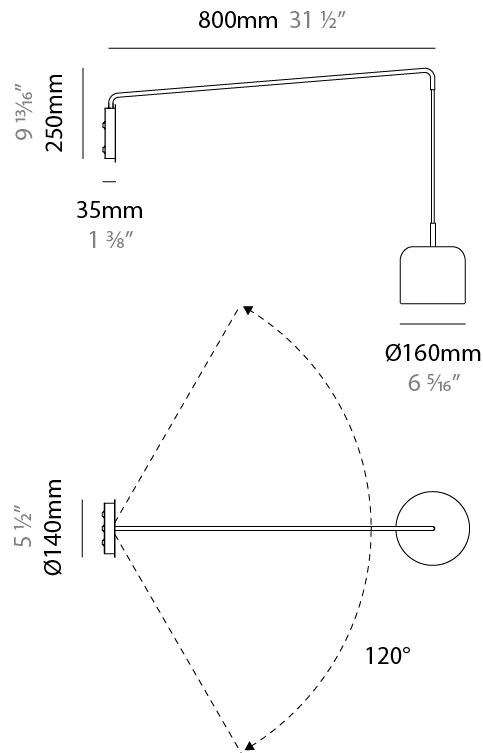

PROJECT	
TYPE	
SPECIFIER	
QUANTITY	
DATE	

POT SURFACE

D113003-

base number   Finish (Diamond)   Finish Options

1. To build a product code in our configurator select the specify button on the base model # product page
2. To build a manual product code on this datasheet choose from the options listed below in blue font and add the suffix to the base model #

GENERAL

Series: Pot
Brand: Ole
Division: Design
Mounting Type: Surface
Mounting Location: Wall
Subcategory: Ambient

PHYSICAL

Shape: Dome
Diameter (mm): 160
Diameter (in): 6 ⁵/₁₆
Width (mm): 160
Width (in): 6 ⁵/₁₆
Height (mm): 140
Depth (mm): 800
Height (in): 5 ¹/₂
Depth (in): 31 ¹/₂
Max. Overall Height (mm): 1340
Max. Overall Height (in): 52 ³/₄
Extension (mm): 580
Extension (in): 22 ¹³/₁₆
Light Distribution: Adjustable / Direct
Weight (kg): 1.3
Weight (lbs): 2.9
Diffuser: Acrylic - Satin
Fixture Finish: WHI / MBK / BEI / OGR / MSA / SCO / MWH
Holder Finish: WHI / MBK
Fixture Material: Metal

ELECTRICAL

Number of Lamps: 1
Lamp Type: LED Retrofit
Lamp Shape: A15
Bulb Included: Bulb Not Included
Max. Wattage Per Lamp (W): 5
Lamp Base: E26
Input Voltage (V): 120
Upon Request: 277Vac / GU24

LED

OPTICAL

Adjustability: Rotating

RATINGS AND CERTIFICATIONS

Certified By: Certified for North American Standards
IP rating: IP20