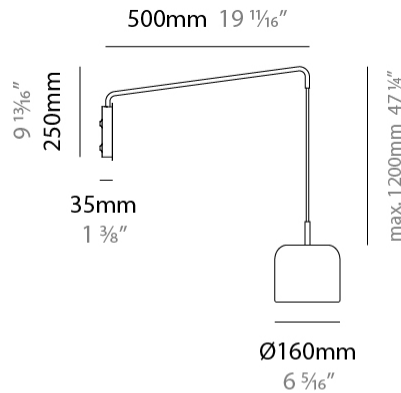

PROJECT	_____
TYPE	_____
SPECIFIER	_____
QUANTITY	_____
DATE	_____

POT SURFACE

D113002- -

base number   Finish (Diamond)   Finish Options

1. To build a product code in our configurator select the specify button on the base model # product page
2. To build a manual product code on this datasheet choose from the options listed below in blue font and add the suffix to the base model #

GENERAL

Series: Pot
Brand: Ole
Division: Design
Mounting Type: Surface
Mounting Location: Wall
Subcategory: Ambient

PHYSICAL

Shape: Dome
Diameter (mm): 160
Diameter (in): 6 ⁵/₁₆
Width (mm): 160
Width (in): 6 ⁵/₁₆
Height (mm): 140
Depth (mm): 500
Height (in): 5 ¹/₂
Depth (in): 19 ¹¹/₁₆
Max. Overall Height (mm): 1340
Max. Overall Height (in): 52 ³/₄
Extension (mm): 310
Extension (in): 12 ¹/₄
Light Distribution: Adjustable / Direct
Weight (kg): 1.1
Weight (lbs): 2.4
Diffuser: Acrylic - Satin
Fixture Finish: WHI / MBK / BEI / OGR / MSA / SCO / MWH
Holder Finish: WHI / MBK
Fixture Material: Metal

ELECTRICAL

Number of Lamps: 1
Lamp Type: LED Retrofit
Lamp Shape: A15
Bulb Included: Bulb Not Included
Max. Wattage Per Lamp (W): 5
Lamp Base: E26
Input Voltage (V): 120
Upon Request: 277Vac / GU24

LED

OPTICAL

Adjustability: Rotating

RATINGS AND CERTIFICATIONS

Certified By: Certified for North American Standards
IP rating: IP20