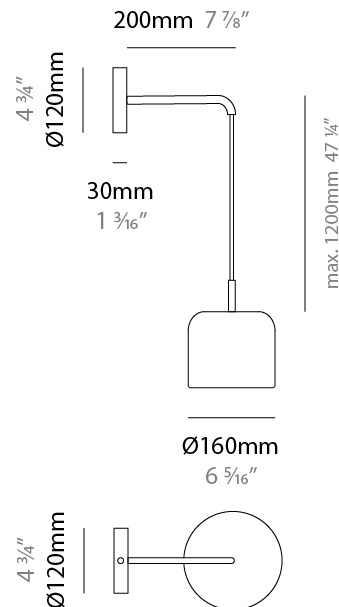

PROJECT _____
TYPE _____
SPECIFIER _____
QUANTITY _____
DATE _____

POT SURFACE

D113020- _____

base number   Finish (Diamond)   Finish Options

1. To build a product code in our configurator select the specify button on the base model # product page
2. To build a manual product code on this datasheet choose from the options listed below in blue font and add the suffix to the base model #

GENERAL

Series: Pot
Brand: Ole
Division: Design
Mounting Type: Surface
Mounting Location: Wall
Subcategory: Ambient

PHYSICAL

Shape: Dome
Diameter (mm): 160
Diameter (in): 6 ⁵/₁₆
Height (mm): 1200
Depth (mm): 200
Height (in): 47 ¹/₄
Depth (in): 7 ⁷/₈
Light Distribution: Direct
Weight (kg): 1
Weight (lbs): 2.2
Diffuser: Acrylic - Satin
Fixture Finish: WHI / MBK / BEI / OGR / MSA / SCO / MWH
Holder Finish: WHI / MBK
Fixture Material: Metal

ELECTRICAL

Number of Lamps: 1
Lamp Type: LED Retrofit
Bulb Included: Bulb Not Included
Max. Wattage Per Lamp (W): 5
Lamp Base: E26
Input Voltage (V): 120

LED

OPTICAL

RATINGS AND CERTIFICATIONS

Certified By: Certified for North American Standards
IP rating: IP20