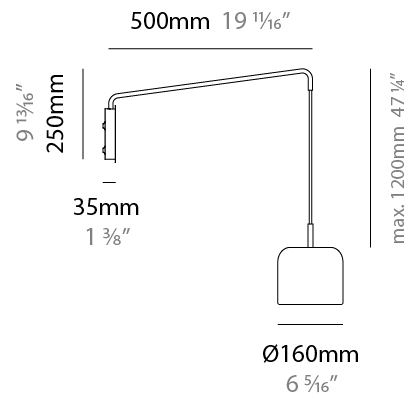

PROJECT	_____
TYPE	_____
SPECIFIER	_____
QUANTITY	_____
DATE	_____

POT SURFACE

D113002- -

base number   Finish (Diamond)   Finish Options

1. To build a product code in our configurator select the specify button on the base model # product page
2. To build a manual product code on this datasheet choose from the options listed below in blue font and add the suffix to the base model #

GENERAL

Series: Pot
Brand: Ole
Division: Design
Mounting Type: Surface
Mounting Location: Wall
Subcategory: Ambient

PHYSICAL

Shape: Dome
Diameter (mm): 160
Diameter (in): 6 ⁵/₁₆
Width (mm): 160
Width (in): 6 ⁵/₁₆
Height (mm): 140
Depth (mm): 500
Height (in): 5 ¹/₂
Depth (in): 19 ¹¹/₁₆
Max. Overall Height (mm): 1340
Max. Overall Height (in): 52 ³/₄
Extension (mm): 310
Extension (in): 12 ¹/₄
Light Distribution: Adjustable / Direct
Weight (kg): 1.1
Weight (lbs): 2.4
Diffuser: Acrylic - Satin
Fixture Finish: WHI / MBK / BEI / OGR / MSA / SCO / MWH
Holder Finish: WHI / MBK
Fixture Material: Metal

ELECTRICAL

Number of Lamps: 1
Lamp Type: LED Retrofit
Lamp Shape: A15
Bulb Included: Bulb Not Included
Max. Wattage Per Lamp (W): 5
Lamp Base: E26
Input Voltage (V): 120
Upon Request: 277Vac / GU24

LED

OPTICAL

Adjustability: Rotating

RATINGS AND CERTIFICATIONS

Certified By: Certified for North American Standards
IP rating: IP20