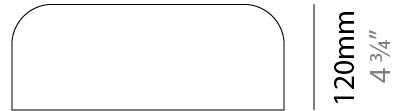

PROJECT
TYPE
SPECIFIER
QUANTITY
DATE

POT SURFACE

D112002-

base number   Finish
Options

1. To build a product code in our configurator select the specify button on the base model # product page
2. To build a manual product code on this datasheet choose from the options listed below in blue font and add the suffix to the base model #

GENERAL

Series: Pot
Brand: Ole
Division: Design
Mounting Type: Surface
Mounting Location: Ceiling
Subcategory: Ambient

PHYSICAL

Shape: Dome
Diameter (mm): 310
Diameter (in): 12 ³/₁₆
Height (mm): 120
Height (in): 4 ³/₄
Light Distribution: Direct
Weight (kg): 1.2
Weight (lbs): 2.6
Diffuser: Acrylic - Satin
Fixture Finish: WHI / MBK / BEI / OGR / MSA / SCO / MWH
Fixture Material: Metal

ELECTRICAL

Number of Lamps: 2
Lamp Type: LED Retrofit
Lamp Shape: A19
Bulb Included: Bulb Not Included
Max. Wattage Per Lamp (W): 5
Lamp Base: E26
Input Voltage (V): 120
Upon Request: 277Vac / GU24

LED

OPTICAL

RATINGS AND CERTIFICATIONS

Certified By: Certified for North American Standards
IP rating: IP20

Ø310mm 12 ³/₁₆"