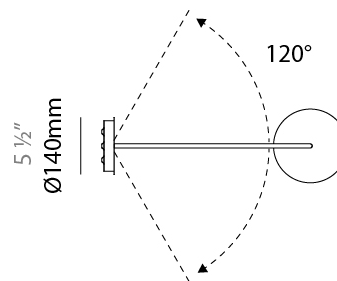

PROJECT	_____
TYPE	_____
SPECIFIER	_____
QUANTITY	_____
DATE	_____

POT SURFACE

D113002- -

base number   Finish (Diamond)   Finish Options

1. To build a product code in our configurator select the specify button on the base model # product page
2. To build a manual product code on this datasheet choose from the options listed below in blue font and add the suffix to the base model #

GENERAL

Series: Pot
Brand: Ole
Division: Design
Mounting Type: Surface
Mounting Location: Wall
Subcategory: Ambient

PHYSICAL

Shape: Dome
Diameter (mm): 160
Diameter (in): 6 ⁵/₁₆
Width (mm): 160
Width (in): 6 ⁵/₁₆
Height (mm): 140
Depth (mm): 500
Height (in): 5 ¹/₂
Depth (in): 19 ¹¹/₁₆
Max. Overall Height (mm): 1340
Max. Overall Height (in): 52 ³/₄
Extension (mm): 310
Extension (in): 12 ¹/₄
Light Distribution: Adjustable / Direct
Weight (kg): 1.1
Weight (lbs): 2.4
Diffuser: Acrylic - Satin
Fixture Finish: WHI / MBK / BEI / OGR / MSA / SCO / MWH
Holder Finish: WHI / MBK
Fixture Material: Metal

ELECTRICAL

Number of Lamps: 1
Lamp Type: LED Retrofit
Lamp Shape: A15
Bulb Included: Bulb Not Included
Max. Wattage Per Lamp (W): 5
Lamp Base: E26
Input Voltage (V): 120
Upon Request: 277Vac / GU24

LED

OPTICAL

Adjustability: Rotating

RATINGS AND CERTIFICATIONS

Certified By: Certified for North American Standards
IP rating: IP20