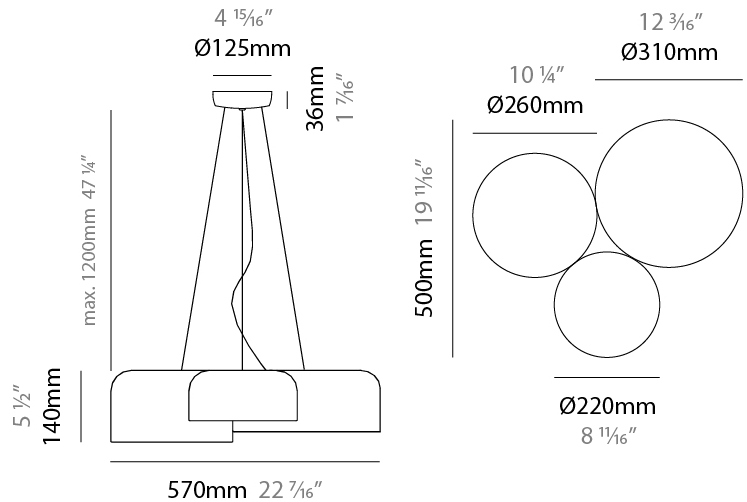

POT SUSPENSION

D111027-

base number   Finish
Options

1. To build a product code in our configurator select the specify button on the base model # product page
2. To build a manual product code on this datasheet choose from the options listed below in blue font and add the suffix to the base model #

GENERAL

Series: Pot _____
Brand: Ole _____
Division: Design _____
Mounting Type: Suspension _____
Mounting Location: Ceiling _____
Subcategory: Pendant _____

PHYSICAL

Shape: Dome _____
Length (mm): 570 _____
Length (in): 22 ⁷/₁₆ _____
Width (mm): 500 _____
Width (in): 19 ¹¹/₁₆ _____
Height (mm): 140 _____
Height (in): 5 ¹/₂ _____
Max. Overall Height (mm): 1340 _____
Max. Overall Height (in): 52 ³/₄ _____
Light Distribution: Direct _____
Weight (kg): 4 _____
Weight (lbs): 8.8 _____
Diffuser: Acrylic - Satin _____
Fixture Finish: WHI / MBK / BEI / OGR / MSA / SCO / MWH _____
Fixture Material: Metal _____
Cable Details: 1200mm Cable _____

ELECTRICAL

Number of Lamps: 5 _____
Lamp Type: LED Retrofit _____
Lamp Shape: A19 _____
Bulb Included: Bulb Not Included _____
Max. Wattage Per Lamp (W): 5 _____
Lamp Base: E26 _____
Input Voltage (V): 120 _____
Upon Request: 277Vac / GU24 _____

LED

OPTICAL

RATINGS AND CERTIFICATIONS

Certified By: Certified for North American Standards _____
IP rating: IP20 _____