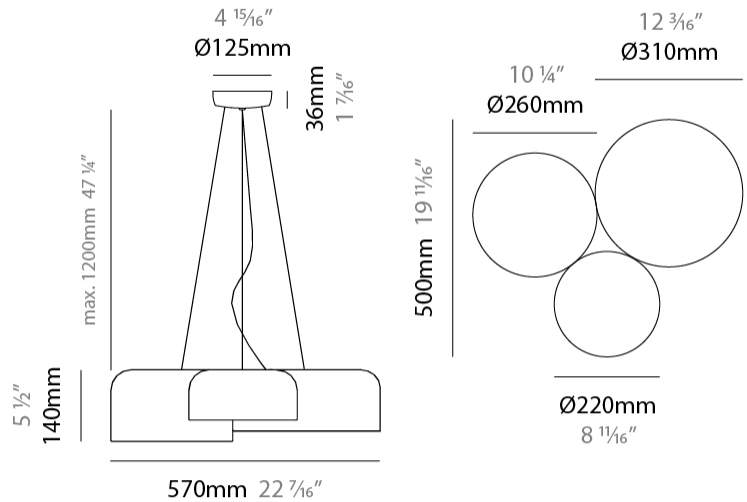

PROJECT	
TYPE	
SPECIFIER	
QUANTITY	
DATE	

POT SUSPENSION

D111027-

base number   Finish
Options

1. To build a product code in our configurator select the specify button on the base model # product page
2. To build a manual product code on this datasheet choose from the options listed below in blue font and add the suffix to the base model #

GENERAL

Series: Pot
Partner: Ole
Division: Design
Installation: Suspension
Product Type: Pendant
Mounting Location: Ceiling
Light Distribution: Direct

PHYSICAL

Shape: Dome
Length (mm): 570
Length (in): 22 7/16
Width (mm): 500
Width (in): 19 11/16
Height (mm): 140
Height (in): 5 1/2
Max. Overall Height (mm): 1340
Max. Overall Height (in): 52 3/4
Weight (kg): 4
Weight (lbs): 8.8
Diffuser: Acrylic - Satin
[Fixture Finish: WHI / BLK / WSA / WSV](#)
Fixture Material: Metal
Cable Details: 1200mm Cable

ELECTRICAL

Number of Lamps: 5
Lamp Type: LED Retrofit
Lamp Shape: A19
Bulb Included: Bulb Not Included
Max. Wattage Per Lamp (W): 5
Lamp Base: E26
Input Voltage (V): 120
Upon Request: 277Vac / GU24

LED

OPTICAL

RATINGS AND CERTIFICATIONS

Certified By: Certified for North American Standards
IP rating: IP20