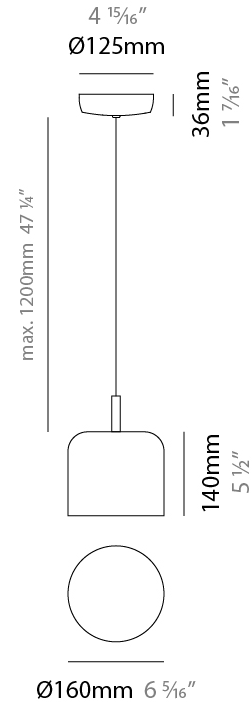

PROJECT
TYPE
SPECIFIER
QUANTITY
DATE

POT SUSPENSION

D111023-

base number Finish
Options

1. To build a product code in our configurator select the specify button on the base model # product page
2. To build a manual product code on this datasheet choose from the options listed below in blue font and add the suffix to the base model #

GENERAL

Series: Pot
Partner: Ole
Division: Design
Installation: Suspension
Product Type: Pendant
Mounting Location: Ceiling
Light Distribution: Direct

PHYSICAL

Shape: Dome
Diameter (mm): 160
Diameter (in): 6 ⁵/₁₆
Height (mm): 140
Height (in): 5 ¹/₂
Max. Overall Height (mm): 1340
Max. Overall Height (in): 52 ³/₄
Weight (kg): 1
Weight (lbs): 2.2
Diffuser: Acrylic - Satin
[Fixture Finish: WHI / BLK / SND / OLV / TER](#)
Fixture Material: Metal
Cable Details: 1200mm Cable

ELECTRICAL

Number of Lamps: 1
Lamp Type: LED Retrofit
Lamp Shape: A15
Bulb Included: Bulb Not Included
Max. Wattage Per Lamp (W): 5
Lamp Base: E26
Input Voltage (V): 120
Upon Request: 277Vac / GU24

LED

OPTICAL

RATINGS AND CERTIFICATIONS

Certified By: Certified for North American Standards
IP rating: IP20