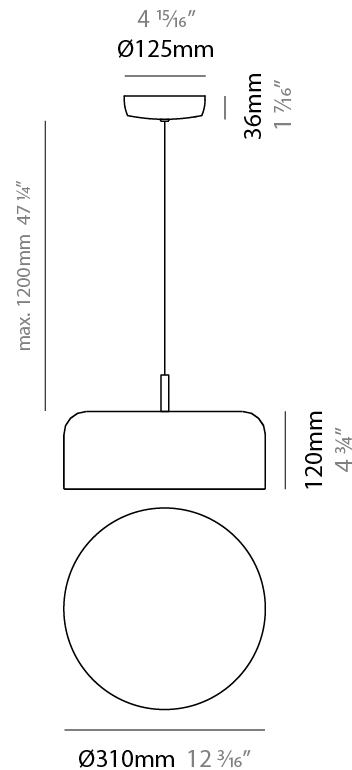

PROJECT	_____
TYPE	_____
SPECIFIER	_____
QUANTITY	_____
DATE	_____

POT SUSPENSION

D111025-

base number   Finish
Options

1. To build a product code in our configurator select the specify button on the base model # product page
2. To build a manual product code on this datasheet choose from the options listed below in blue font and add the suffix to the base model #

GENERAL

Series: Pot
Brand: Ole
Division: Design
Mounting Type: Suspension
Mounting Location: Ceiling
Subcategory: Pendant

PHYSICAL

Shape: Dome
Diameter (mm): 310
Diameter (in): 12 ³/₁₆
Height (mm): 120
Height (in): 4 ³/₄
Max. Overall Height (mm): 1320
Max. Overall Height (in): 51 ¹⁵/₁₆
Light Distribution: Direct
Weight (kg): 1.2
Weight (lbs): 2.6
Diffuser: Acrylic - Satin
[Fixture Finish: WHI / MBK / BEI / OGR / MSA / SCO / MWH](#)
Fixture Material: Metal
Cable Details: 1200mm Cable

ELECTRICAL

Number of Lamps: 2
Lamp Type: LED Retrofit
Lamp Shape: A19
Bulb Included: Bulb Not Included
Max. Wattage Per Lamp (W): 5
Lamp Base: E26
Input Voltage (V): 120
Upon Request: 277Vac / GU24

LED

OPTICAL

RATINGS AND CERTIFICATIONS

Certified By: Certified for North American Standards
IP rating: IP20