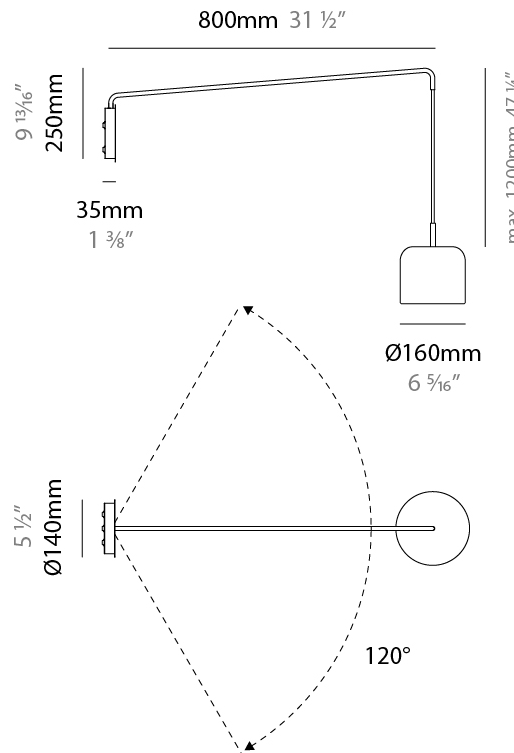

PROJECT
TYPE
SPECIFIER
QUANTITY
DATE

POT SURFACE

D113003-

base number   Finish (Diamond)   Finish Options

1. To build a product code in our configurator select the specify button on the base model # product page
2. To build a manual product code on this datasheet choose from the options listed below in blue font and add the suffix to the base model #

GENERAL

Series: Pot
Brand: Ole
Division: Design
Mounting Type: Surface
Mounting Location: Wall
Subcategory: Ambient

PHYSICAL

Shape: Dome
Diameter (mm): 160
Diameter (in): 6 ⁵/₁₆
Width (mm): 160
Width (in): 6 ⁵/₁₆
Height (mm): 140
Depth (mm): 800
Height (in): 5 ¹/₂
Depth (in): 31 ¹/₂
Max. Overall Height (mm): 1340
Max. Overall Height (in): 52 ³/₄
Extension (mm): 580
Extension (in): 22 ¹³/₁₆
Light Distribution: Adjustable / Direct
Weight (kg): 1.3
Weight (lbs): 2.9
Diffuser: Acrylic - Satin
Fixture Finish: WHI / MBK / BEI / OGR / MSA / SCO / MWH
Holder Finish: WHI / MBK
Fixture Material: Metal

ELECTRICAL

Number of Lamps: 1
Lamp Type: LED Retrofit
Lamp Shape: A15
Bulb Included: Bulb Not Included
Max. Wattage Per Lamp (W): 5
Lamp Base: E26
Input Voltage (V): 120
Upon Request: 277Vac / GU24

LED

OPTICAL

Adjustability: Rotating

RATINGS AND CERTIFICATIONS

Certified By: Certified for North American Standards
IP rating: IP20