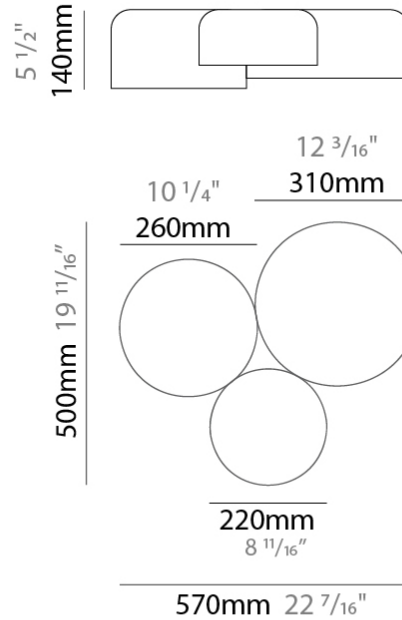

PROJECT	_____
TYPE	_____
SPECIFIER	_____
QUANTITY	_____
DATE	_____

POT SURFACE

D112004-

base number   Finish
Options

1. To build a product code in our configurator select the specify button on the base model # product page
2. To build a manual product code on this datasheet choose from the options listed below in blue font and add the suffix to the base model #

GENERAL

Series: Pot _____
Brand: Ole _____
Division: Design _____
Mounting Type: Surface _____
Mounting Location: Ceiling _____
Subcategory: Ambient _____

PHYSICAL

Shape: Dome _____
Length (mm): 570 _____
Length (in): 22 ⁷/₁₆ _____
Width (mm): 500 _____
Width (in): 19 ¹¹/₁₆ _____
Height (mm): 140 _____
Height (in): 5 ¹/₂ _____
Light Distribution: Direct _____
Weight (kg): 3.7 _____
Weight (lbs): 8.1 _____
Diffuser: Acrylic - Satin _____
[Fixture Finish: WHI / MBK / BEI / OGR / MSA / SCO / MWH](#) _____
Fixture Material: Metal _____

ELECTRICAL

Number of Lamps: 3 _____
Lamp Type: LED Retrofit _____
Lamp Shape: A19 _____
Bulb Included: Bulb Not Included _____
Max. Wattage Per Lamp (W): 5 _____
Lamp Base: E26 _____
Input Voltage (V): 120 _____
Upon Request: 277Vac / GU24 _____

LED

OPTICAL

RATINGS AND CERTIFICATIONS

Certified By: Certified for North American Standards _____
IP rating: IP20 _____