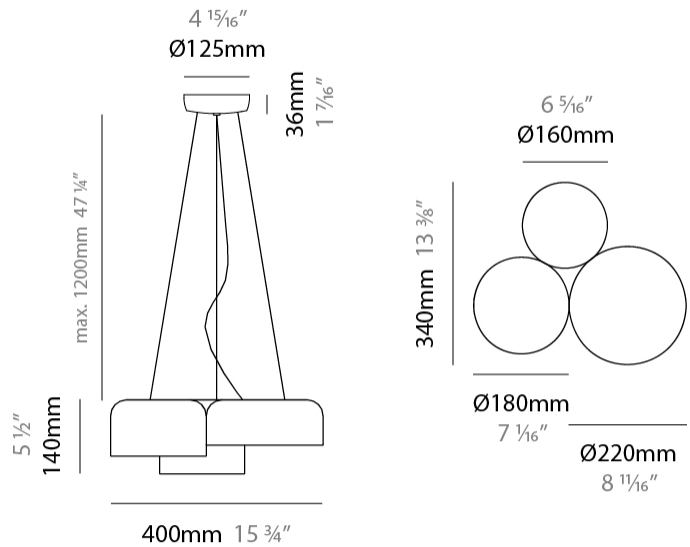

POT SUSPENSION

D111026-

base number _____
Finish _____
Options _____

1. To build a product code in our configurator select the specify button on the base model # product page
2. To build a manual product code on this datasheet choose from the options listed below in blue font and add the suffix to the base model #

GENERAL

Series: Pot _____
Brand: Ole _____
Division: Design _____
Mounting Type: Suspension _____
Mounting Location: Ceiling _____
Subcategory: Pendant _____

PHYSICAL

Shape: Dome _____
Length (mm): 400 _____
Length (in): 15 3/4 _____
Width (mm): 340 _____
Width (in): 13 3/8 _____
Height (mm): 140 _____
Height (in): 5 1/2 _____
Max. Overall Height (mm): 1340 _____
Max. Overall Height (in): 52 3/4 _____
Light Distribution: Direct _____
Weight (kg): 3.2 _____
Weight (lbs): 7 _____
Diffuser: Acrylic - Satin _____
Fixture Finish: WHI / MBK / BEI / OGR / MSA / SCO / MWH _____
Fixture Material: Metal _____
Cable Details: 1200mm Cable _____

ELECTRICAL

Number of Lamps: 3 _____
Lamp Type: LED Retrofit _____
Lamp Shape: A15 _____
Bulb Included: Bulb Not Included _____
Max. Wattage Per Lamp (W): 5 _____
Lamp Base: E26 _____
Input Voltage (V): 120 _____
Upon Request: 277Vac / GU24 _____

LED

OPTICAL

RATINGS AND CERTIFICATIONS

Certified By: Certified for North American Standards _____
IP rating: IP20 _____