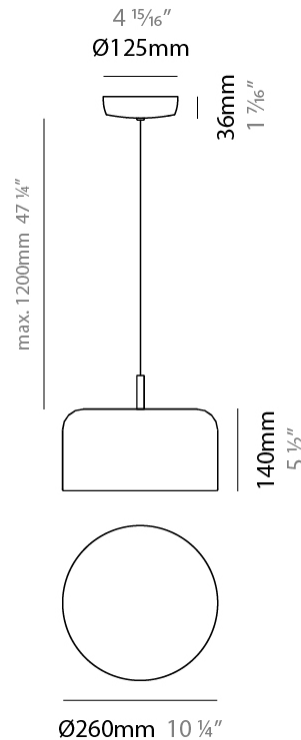

PROJECT	
TYPE	
SPECIFIER	
QUANTITY	
DATE	

POT SUSPENSION

D111024-

base number   Finish
Options

1. To build a product code in our configurator select the specify button on the base model # product page
2. To build a manual product code on this datasheet choose from the options listed below in blue font and add the suffix to the base model #

GENERAL

Series: Pot
Brand: Ole
Division: Design
Mounting Type: Suspension
Mounting Location: Ceiling
Subcategory: Pendant

PHYSICAL

Shape: Dome
Diameter (mm): 260
Diameter (in): 10 1/4
Height (mm): 140
Height (in): 5 1/2
Max. Overall Height (mm): 1340
Max. Overall Height (in): 52 3/4
Light Distribution: Direct
Weight (kg): 1.2
Weight (lbs): 2.6
Diffuser: Acrylic - Satin
[Fixture Finish: WHI / MBK / BEI / OGR / MSA / SCO / MWH](#)
Fixture Material: Metal
Cable Details: 1200mm Cable

ELECTRICAL

Number of Lamps: 2
Lamp Type: LED Retrofit
Lamp Shape: A19
Bulb Included: Bulb Not Included
Max. Wattage Per Lamp (W): 5
Lamp Base: E26
Input Voltage (V): 120
Upon Request: 277Vac / GU24

LED

OPTICAL

RATINGS AND CERTIFICATIONS

Certified By: Certified for North American Standards
IP rating: IP20