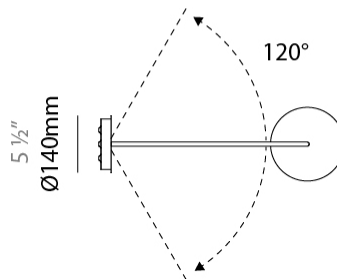

PROJECT	_____
TYPE	_____
SPECIFIER	_____
QUANTITY	_____
DATE	_____

POT SURFACE

D113002- -

base number   Finish (Diamond)   Finish Options

1. To build a product code in our configurator select the specify button on the base model # product page
2. To build a manual product code on this datasheet choose from the options listed below in blue font and add the suffix to the base model #

GENERAL

Series: Pot
Brand: Ole
Division: Design
Mounting Type: Surface
Mounting Location: Wall
Subcategory: Ambient

PHYSICAL

Shape: Dome
Diameter (mm): 160
Diameter (in): 6 5/16
Width (mm): 160
Width (in): 6 5/16
Height (mm): 140
Depth (mm): 500
Height (in): 5 1/2
Depth (in): 19 11/16
Max. Overall Height (mm): 1340
Max. Overall Height (in): 52 3/4
Extension (mm): 310
Extension (in): 12 1/4
Light Distribution: Adjustable / Direct
Weight (kg): 1.1
Weight (lbs): 2.4
Diffuser: Acrylic - Satin
Fixture Finish: WHI / MBK / BEI / OGR / MSA / SCO / MWH
Holder Finish: WHI / MBK
Fixture Material: Metal

ELECTRICAL

Number of Lamps: 1
Lamp Type: LED Retrofit
Lamp Shape: A15
Bulb Included: Bulb Not Included
Max. Wattage Per Lamp (W): 5
Lamp Base: E26
Input Voltage (V): 120
Upon Request: 277Vac / GU24

LED

OPTICAL

Adjustability: Rotating

RATINGS AND CERTIFICATIONS

Certified By: Certified for North American Standards
IP rating: IP20