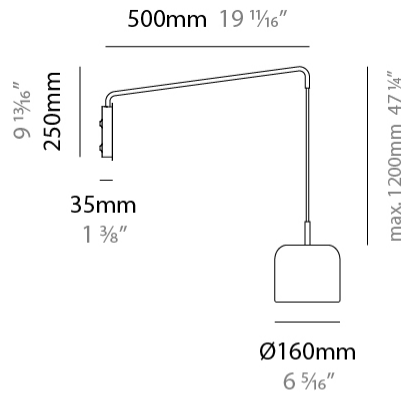

PROJECT	_____
TYPE	_____
SPECIFIER	_____
QUANTITY	_____
DATE	_____

POT SURFACE

D113002- -

base number   Finish (Diamond)   Finish Options

1. To build a product code in our configurator select the specify button on the base model # product page
2. To build a manual product code on this datasheet choose from the options listed below in blue font and add the suffix to the base model #

GENERAL

Series: Pot
Brand: Ole
Division: Design
Mounting Type: Surface
Mounting Location: Wall
Subcategory: Ambient

PHYSICAL

Shape: Dome
Diameter (mm): 160
Diameter (in): 6 5/16
Width (mm): 160
Width (in): 6 5/16
Height (mm): 140
Depth (mm): 500
Height (in): 5 1/2
Depth (in): 19 11/16
Max. Overall Height (mm): 1340
Max. Overall Height (in): 52 3/4
Extension (mm): 310
Extension (in): 12 1/4
Light Distribution: Adjustable / Direct
Weight (kg): 1.1
Weight (lbs): 2.4
Diffuser: Acrylic - Satin
Fixture Finish: WHI / MBK / BEI / OGR / MSA / SCO / MWH
Holder Finish: WHI / MBK
Fixture Material: Metal

ELECTRICAL

Number of Lamps: 1
Lamp Type: LED Retrofit
Lamp Shape: A15
Bulb Included: Bulb Not Included
Max. Wattage Per Lamp (W): 5
Lamp Base: E26
Input Voltage (V): 120
Upon Request: 277Vac / GU24

LED

OPTICAL

Adjustability: Rotating

RATINGS AND CERTIFICATIONS

Certified By: Certified for North American Standards
IP rating: IP20