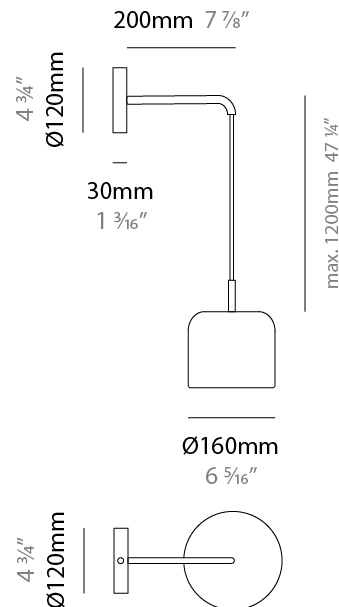

PROJECT	_____
TYPE	_____
SPECIFIER	_____
QUANTITY	_____
DATE	_____

POT SURFACE

D113020- _____

base number   Finish (Diamond)   Finish Options

1. To build a product code in our configurator select the specify button on the base model # product page
2. To build a manual product code on this datasheet choose from the options listed below in blue font and add the suffix to the base model #

GENERAL

Series: Pot
Brand: Ole
Division: Design
Mounting Type: Surface
Mounting Location: Wall
Subcategory: Ambient

PHYSICAL

Shape: Dome
Diameter (mm): 160
Diameter (in): 6 5/16
Height (mm): 1200
Depth (mm): 200
Height (in): 47 1/4
Depth (in): 7 7/8
Light Distribution: Direct
Weight (kg): 1
Weight (lbs): 2.2
Diffuser: Acrylic - Satin
Fixture Finish: WHI / MBK / BEI / OGR / MSA / SCO / MWH
Holder Finish: WHI / MBK
Fixture Material: Metal

ELECTRICAL

Number of Lamps: 1
Lamp Type: LED Retrofit
Bulb Included: Bulb Not Included
Max. Wattage Per Lamp (W): 5
Lamp Base: E26
Input Voltage (V): 120

LED

OPTICAL

RATINGS AND CERTIFICATIONS

Certified By: Certified for North American Standards
IP rating: IP20