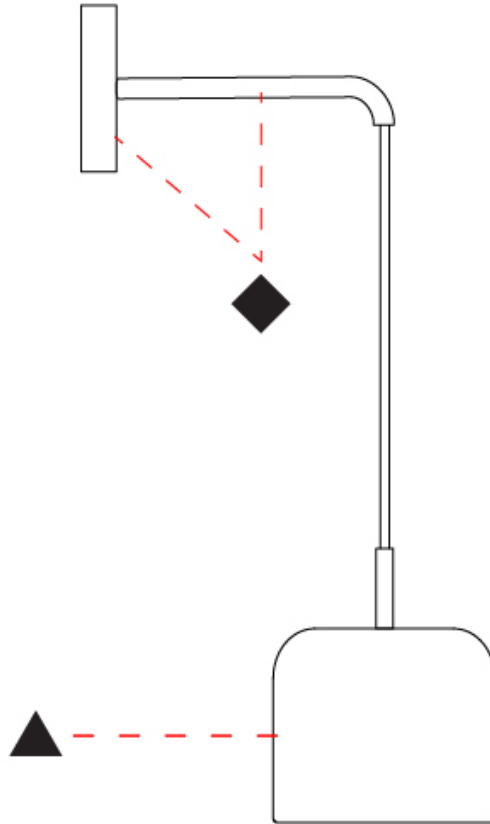

POT SURFACE

D113020-

PROJECT

TYPE

SPECIFIER

QUANTITY

DATE

D