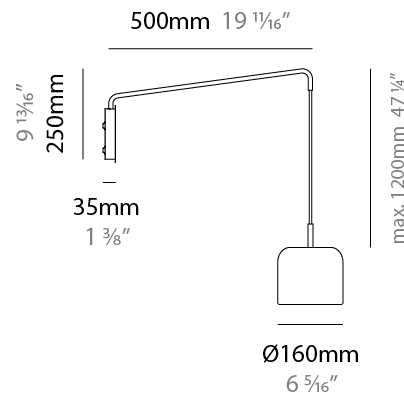

PROJECT	_____
TYPE	_____
SPECIFIER	_____
QUANTITY	_____
DATE	_____

POT SURFACE

D113002- -

base number   Finish (Diamond)   Finish Options

1. To build a product code in our configurator select the specify button on the base model # product page
2. To build a manual product code on this datasheet choose from the options listed below in blue font and add the suffix to the base model #

GENERAL

Series: Pot
Brand: Ole
Division: Design
Mounting Type: Surface
Mounting Location: Wall
Subcategory: Ambient

PHYSICAL

Shape: Dome
Diameter (mm): 160
Diameter (in): 6 ⁵/₁₆
Width (mm): 160
Width (in): 6 ⁵/₁₆
Height (mm): 140
Depth (mm): 500
Height (in): 5 ¹/₂
Depth (in): 19 ¹¹/₁₆
Max. Overall Height (mm): 1340
Max. Overall Height (in): 52 ³/₄
Extension (mm): 310
Extension (in): 12 ¹/₄
Light Distribution: Adjustable / Direct
Weight (kg): 1.1
Weight (lbs): 2.4
Diffuser: Acrylic - Satin
Fixture Finish: WHI / MBK / BEI / OGR / MSA / SCO / MWH
Holder Finish: WHI / MBK
Fixture Material: Metal

ELECTRICAL

Number of Lamps: 1
Lamp Type: LED Retrofit
Lamp Shape: A15
Bulb Included: Bulb Not Included
Max. Wattage Per Lamp (W): 5
Lamp Base: E26
Input Voltage (V): 120
Upon Request: 277Vac / GU24

LED

OPTICAL

Adjustability: Rotating

RATINGS AND CERTIFICATIONS

Certified By: Certified for North American Standards
IP rating: IP20