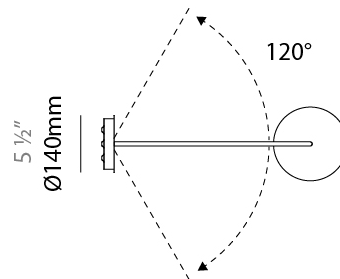

PROJECT	_____
TYPE	_____
SPECIFIER	_____
QUANTITY	_____
DATE	_____

POT SURFACE

D113002- -

base number   Finish (Diamond)   Finish Options

1. To build a product code in our configurator select the specify button on the base model # product page
2. To build a manual product code on this datasheet choose from the options listed below in blue font and add the suffix to the base model #

GENERAL

Series: Pot
Brand: Ole
Division: Design
Mounting Type: Surface
Mounting Location: Wall
Subcategory: Ambient

PHYSICAL

Shape: Dome
Diameter (mm): 160
Diameter (in): 6 ⁵/₁₆
Width (mm): 160
Width (in): 6 ⁵/₁₆
Height (mm): 140
Depth (mm): 500
Height (in): 5 ¹/₂
Depth (in): 19 ¹¹/₁₆
Max. Overall Height (mm): 1340
Max. Overall Height (in): 52 ³/₄
Extension (mm): 310
Extension (in): 12 ¹/₄
Light Distribution: Adjustable / Direct
Weight (kg): 1.1
Weight (lbs): 2.4
Diffuser: Acrylic - Satin
Fixture Finish: WHI / MBK / BEI / OGR / MSA / SCO / MWH
Holder Finish: WHI / MBK
Fixture Material: Metal

ELECTRICAL

Number of Lamps: 1
Lamp Type: LED Retrofit
Lamp Shape: A15
Bulb Included: Bulb Not Included
Max. Wattage Per Lamp (W): 5
Lamp Base: E26
Input Voltage (V): 120
Upon Request: 277Vac / GU24

LED

OPTICAL

Adjustability: Rotating

RATINGS AND CERTIFICATIONS

Certified By: Certified for North American Standards
IP rating: IP20