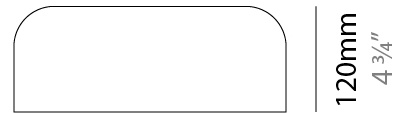

PROJECT _____
TYPE _____
SPECIFIER _____
QUANTITY _____
DATE _____

POT SURFACE

D112002-

base number _____
Finish Options _____

1. To build a product code in our configurator select the specify button on the base model # product page
2. To build a manual product code on this datasheet choose from the options listed below in blue font and add the suffix to the base model #

GENERAL

Series: Pot _____
Brand: Ole _____
Division: Design _____
Mounting Type: Surface _____
Mounting Location: Ceiling _____
Subcategory: Ambient _____

PHYSICAL

Shape: Dome _____
Diameter (mm): 310 _____
Diameter (in): 12 ³/₁₆ _____
Height (mm): 120 _____
Height (in): 4 ³/₄ _____
Light Distribution: Direct _____
Weight (kg): 1.2 _____
Weight (lbs): 2.6 _____
Diffuser: Acrylic - Satin _____
Fixture Finish: WHI / MBK / BEI / OGR / MSA / SCO / MWH _____
Fixture Material: Metal _____

ELECTRICAL

Number of Lamps: 2 _____
Lamp Type: LED Retrofit _____
Lamp Shape: A19 _____
Bulb Included: Bulb Not Included _____
Max. Wattage Per Lamp (W): 5 _____
Lamp Base: E26 _____
Input Voltage (V): 120 _____
Upon Request: 277Vac / GU24 _____

LED

OPTICAL

RATINGS AND CERTIFICATIONS

Certified By: Certified for North American Standards _____
IP rating: IP20 _____

Ø310mm 12 ³/₁₆"