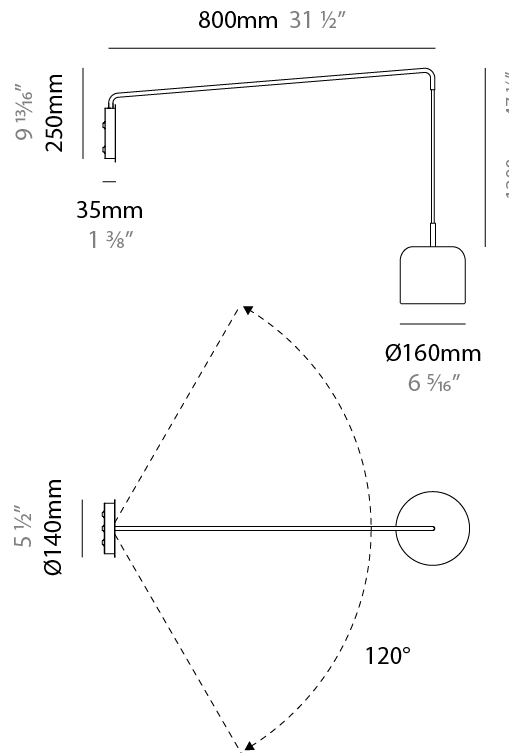

PROJECT	_____
TYPE	_____
SPECIFIER	_____
QUANTITY	_____
DATE	_____

POT SURFACE

D113003- -

base number   Finish (Diamond)   Finish Options

1. To build a product code in our configurator select the specify button on the base model # product page
2. To build a manual product code on this datasheet choose from the options listed below in blue font and add the suffix to the base model #

GENERAL

Series: Pot
Brand: Ole
Division: Design
Mounting Type: Surface
Mounting Location: Wall
Subcategory: Ambient

PHYSICAL

Shape: Dome
Diameter (mm): 160
Diameter (in): 6 ⁵/₁₆
Width (mm): 160
Width (in): 6 ⁵/₁₆
Height (mm): 140
Depth (mm): 800
Height (in): 5 ¹/₂
Depth (in): 31 ¹/₂
Max. Overall Height (mm): 1340
Max. Overall Height (in): 52 ³/₄
Extension (mm): 580
Extension (in): 22 ¹³/₁₆
Light Distribution: Adjustable / Direct
Weight (kg): 1.3
Weight (lbs): 2.9
Diffuser: Acrylic - Satin
Fixture Finish: WHI / MBK / BEI / OGR / MSA / SCO / MWH
Holder Finish: WHI / MBK
Fixture Material: Metal

ELECTRICAL

Number of Lamps: 1
Lamp Type: LED Retrofit
Lamp Shape: A15
Bulb Included: Bulb Not Included
Max. Wattage Per Lamp (W): 5
Lamp Base: E26
Input Voltage (V): 120
Upon Request: 277Vac / GU24

LED

OPTICAL

Adjustability: Rotating

RATINGS AND CERTIFICATIONS

Certified By: Certified for North American Standards
IP rating: IP20