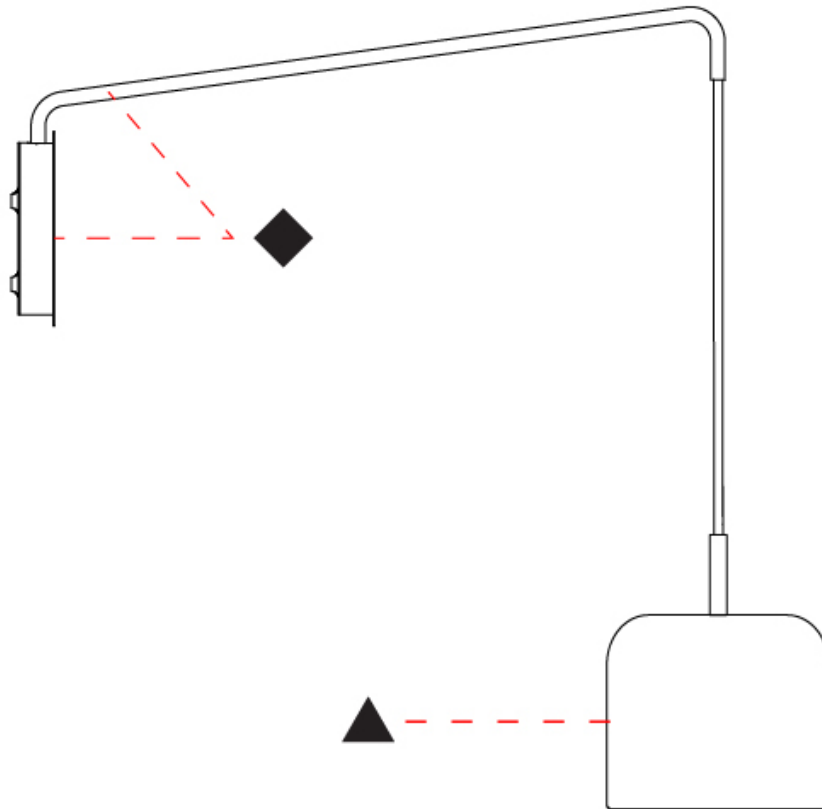

POT SURFACE

D113002-

PROJECT
TYPE
SPECIFIER
QUANTITY
DATE

D