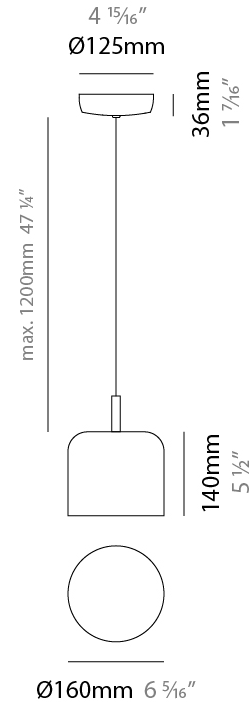

POT SUSPENSION

D111023-

base number   Finish
Options

1. To build a product code in our configurator select the specify button on the base model # product page
2. To build a manual product code on this datasheet choose from the options listed below in blue font and add the suffix to the base model #

GENERAL

Series: Pot
Brand: Ole
Division: Design
Mounting Type: Suspension
Mounting Location: Ceiling
Subcategory: Pendant

PHYSICAL

Shape: Dome
Diameter (mm): 160
Diameter (in): 6 ⁵/₁₆
Height (mm): 140
Height (in): 5 ¹/₂
Max. Overall Height (mm): 1340
Max. Overall Height (in): 52 ³/₄
Light Distribution: Direct
Weight (kg): 1
Weight (lbs): 2.2
Diffuser: Acrylic - Satin
[Fixture Finish: WHI / MBK / BEI / OGR / MSA / SCO / MWH](#)
Fixture Material: Metal
Cable Details: 1200mm Cable

ELECTRICAL

Number of Lamps: 1
Lamp Type: LED Retrofit
Lamp Shape: A15
Bulb Included: Bulb Not Included
Max. Wattage Per Lamp (W): 5
Lamp Base: E26
Input Voltage (V): 120
Upon Request: 277Vac / GU24

LED

OPTICAL

RATINGS AND CERTIFICATIONS

Certified By: Certified for North American Standards
IP rating: IP20