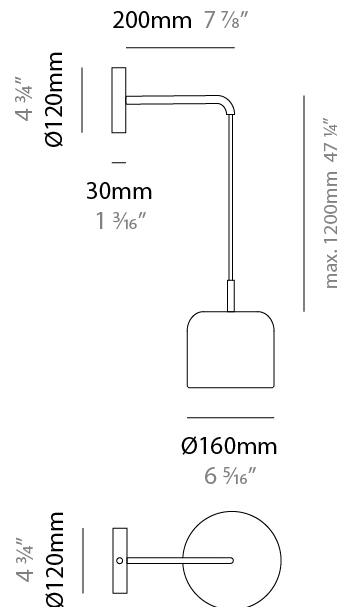

GENERAL

Series: Pot
Brand: Ole
Division: Design
Mounting Type: Suspension
Mounting Location: Ceiling
Subcategory: Pendant

PHYSICAL

Shape: Dome
Diameter (mm): 160
Diameter (in): 6 ⁵/₁₆
Height (mm): 140
Height (in): 5 ¹/₂
Max. Overall Height (mm): 1340
Max. Overall Height (in): 52 ³/₄
Light Distribution: Direct
Weight (kg): 1
Weight (lbs): 2.2
Diffuser: Acrylic - Satin
[Fixture Finish: WHI / MBK / BEI / OGR / MSA / SCO / MWH](#)
Fixture Material: Metal
Cable Details: 1200mm Cable

GENERAL

Series: Pot
 Brand: Ole
 Division: Design
 Mounting Type: Surface
 Mounting Location: Wall
 Subcategory: Ambient

PHYSICAL

Shape: Dome
 Diameter (mm): 160
 Diameter (in): 6 ⁵/₁₆
 Height (mm): 1200
 Depth (mm): 200
 Height (in): 47 ¹/₄
 Depth (in): 7 ⁷/₈
 Light Distribution: Direct
 Weight (kg): 1
 Weight (lbs): 2.2
 Diffuser: Acrylic - Satin
 Fixture Finish: WHI / MBK / BEI / OGR / MSA / SCO / MWH
 Holder Finish: WHI / MBK
 Fixture Material: Metal

ELECTRICAL

Number of Lamps: 1
 Lamp Type: LED Retrofit
 Bulb Included: Bulb Not Included
 Max. Wattage Per Lamp (W): 5
 Lamp Base: E26
 Input Voltage (V): 120

LED

OPTICAL

RATINGS AND CERTIFICATIONS

Certified By: Certified for North American Standards
 IP rating: IP20