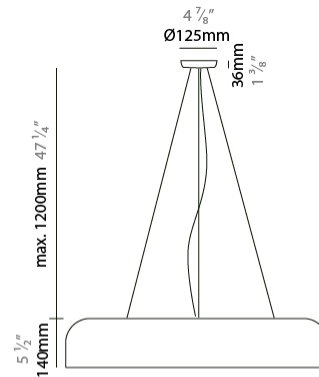

PROJECT	_____
TYPE	_____
SPECIFIER	_____
QUANTITY	_____
DATE	_____

POT SUSPENSION

D111227-

base number   Finish
Options

1. To build a product code in our configurator select the specify button on the base model # product page
2. To build a manual product code on this datasheet choose from the options listed below in blue font and add the suffix to the base model #

GENERAL

Series: Pot
Partner: Ole
Division: Design
Installation: Suspension
Product Type: Pendant
Mounting Location: Ceiling
Light Distribution: Direct

PHYSICAL

Shape: Dome
Diameter (mm): 760
Diameter (in): 29 ¹⁵/₁₆
Height (mm): 140
Height (in): 5 ¹/₂
Max. Overall Height (mm): 1340
Max. Overall Height (in): 52 ³/₄
Weight (kg): 5.6
Diffuser: Acrylic -Matt Opal
Fixture Finish: WHI / BLK / SND / OLV / TER
Holder Finish: MBK
Fixture Material: Metal / Arylic
Cable Details: 1200mm Transparent Cable and Steel Wire

ELECTRICAL

Number of Lamps: 5
Lamp Type: LED Retrofit
Lamp Shape: A19
Input Wattage (W): 70
Bulb Included: Bulb Not Included
Total Output Wattage (W): 85
Max. Wattage Per Lamp (W): 5
Lamp Base: E26
Dimming: Non-Dimming / DALI Dimming
Driver Type: Constant Current - Universal
Driver Class: Class 2
Input Voltage (V): 120
Constant Current (MA): 500m
Upon Request: 0-10V Dimming / Phase Dimming

LED

OPTICAL

RATINGS AND CERTIFICATIONS

Certified By: Certified for North American Standards
IP rating: IP20