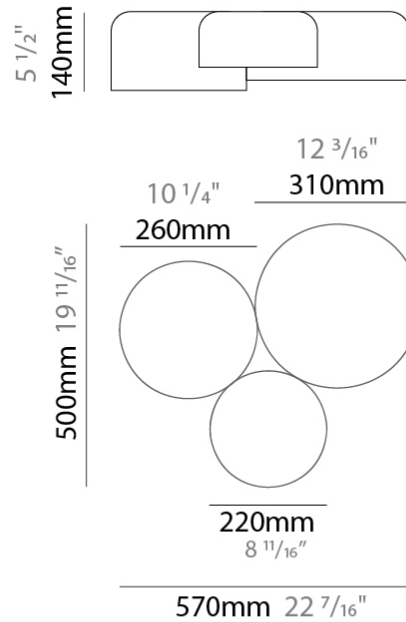

PROJECT	_____
TYPE	_____
SPECIFIER	_____
QUANTITY	_____
DATE	_____

POT SURFACE

D112004-

base number   Finish
Options

1. To build a product code in our configurator select the specify button on the base model # product page
2. To build a manual product code on this datasheet choose from the options listed below in blue font and add the suffix to the base model #

GENERAL

Series: Pot _____
Brand: Ole _____
Division: Design _____
Mounting Type: Surface _____
Mounting Location: Ceiling _____
Subcategory: Ambient _____

PHYSICAL

Shape: Dome _____
Length (mm): 570 _____
Length (in): 22 ⁷/₁₆ _____
Width (mm): 500 _____
Width (in): 19 ¹¹/₁₆ _____
Height (mm): 140 _____
Height (in): 5 ¹/₂ _____
Light Distribution: Direct _____
Weight (kg): 3.7 _____
Weight (lbs): 8.1 _____
Diffuser: Acrylic - Satin _____
[Fixture Finish: WHI / MBK / BEI / OGR / MSA / SCO / MWH](#) _____
Fixture Material: Metal _____

ELECTRICAL

Number of Lamps: 3 _____
Lamp Type: LED Retrofit _____
Lamp Shape: A19 _____
Bulb Included: Bulb Not Included _____
Max. Wattage Per Lamp (W): 5 _____
Lamp Base: E26 _____
Input Voltage (V): 120 _____
Upon Request: 277Vac / GU24 _____

LED

OPTICAL

RATINGS AND CERTIFICATIONS

Certified By: Certified for North American Standards _____
IP rating: IP20 _____