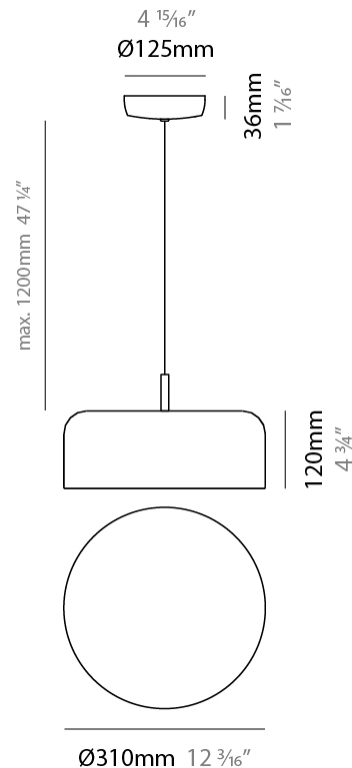

PROJECT	_____
TYPE	_____
SPECIFIER	_____
QUANTITY	_____
DATE	_____

POT SUSPENSION

D111025-

base number   Finish
Options

1. To build a product code in our configurator select the specify button on the base model # product page
2. To build a manual product code on this datasheet choose from the options listed below in blue font and add the suffix to the base model #

GENERAL

Series: Pot
Brand: Ole
Division: Design
Mounting Type: Suspension
Mounting Location: Ceiling
Subcategory: Pendant

PHYSICAL

Shape: Dome
Diameter (mm): 310
Diameter (in): 12 ³/₁₆
Height (mm): 120
Height (in): 4 ³/₄
Max. Overall Height (mm): 1320
Max. Overall Height (in): 51 ¹⁵/₁₆
Light Distribution: Direct
Weight (kg): 1.2
Weight (lbs): 2.6
Diffuser: Acrylic - Satin
[Fixture Finish: WHI / MBK / BEI / OGR / MSA / SCO / MWH](#)
Fixture Material: Metal
Cable Details: 1200mm Cable

ELECTRICAL

Number of Lamps: 2
Lamp Type: LED Retrofit
Lamp Shape: A19
Bulb Included: Bulb Not Included
Max. Wattage Per Lamp (W): 5
Lamp Base: E26
Input Voltage (V): 120
Upon Request: 277Vac / GU24

LED

OPTICAL

RATINGS AND CERTIFICATIONS

Certified By: Certified for North American Standards
IP rating: IP20