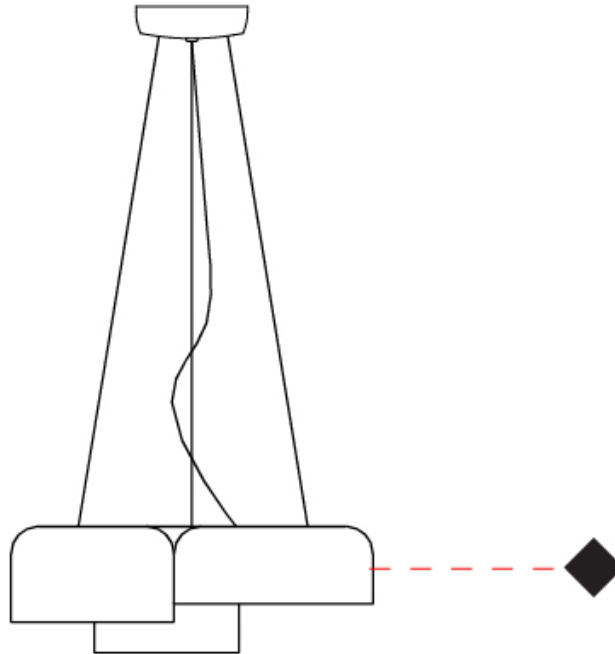

POT SUSPENSION

D111026-

PROJECT _____

TYPE _____

SPECIFIER _____

QUANTITY _____

DATE _____

D