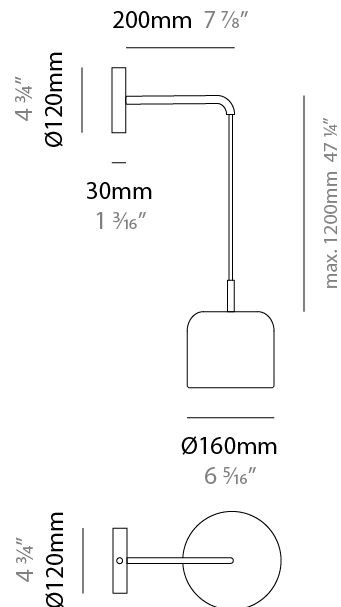

PROJECT	_____
TYPE	_____
SPECIFIER	_____
QUANTITY	_____
DATE	_____

POT SURFACE

D113020- _____

base number   Finish (Diamond)   Finish Options

1. To build a product code in our configurator select the specify button on the base model # product page
2. To build a manual product code on this datasheet choose from the options listed below in blue font and add the suffix to the base model #

GENERAL

Series: Pot
Brand: Ole
Division: Design
Mounting Type: Surface
Mounting Location: Wall
Subcategory: Ambient

PHYSICAL

Shape: Dome
Diameter (mm): 160
Diameter (in): 6 5/16
Height (mm): 1200
Depth (mm): 200
Height (in): 47 1/4
Depth (in): 7 7/8
Light Distribution: Direct
Weight (kg): 1
Weight (lbs): 2.2
Diffuser: Acrylic - Satin
Fixture Finish: WHI / MBK / BEI / OGR / MSA / SCO / MWH
Holder Finish: WHI / MBK
Fixture Material: Metal

ELECTRICAL

Number of Lamps: 1
Lamp Type: LED Retrofit
Bulb Included: Bulb Not Included
Max. Wattage Per Lamp (W): 5
Lamp Base: E26
Input Voltage (V): 120

LED

OPTICAL

RATINGS AND CERTIFICATIONS

Certified By: Certified for North American Standards
IP rating: IP20