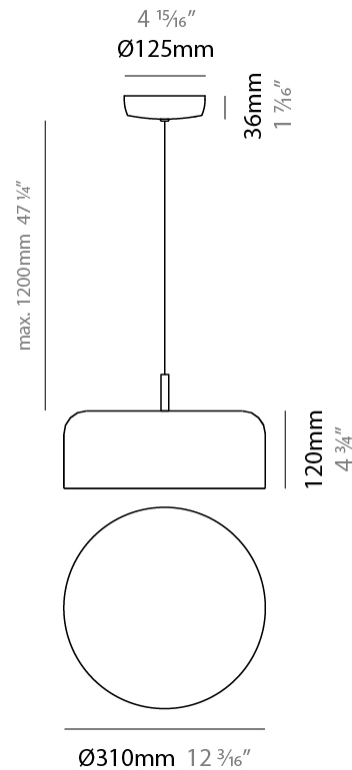

PROJECT	_____
TYPE	_____
SPECIFIER	_____
QUANTITY	_____
DATE	_____

POT SUSPENSION

D111025-

base number   Finish
Options

1. To build a product code in our configurator select the specify button on the base model # product page
2. To build a manual product code on this datasheet choose from the options listed below in blue font and add the suffix to the base model #

GENERAL

Series: Pot _____
Brand: Ole _____
Division: Design _____
Mounting Type: Suspension _____
Mounting Location: Ceiling _____
Subcategory: Pendant _____

PHYSICAL

Shape: Dome _____
Diameter (mm): 310 _____
Diameter (in): 12 ³/₁₆ _____
Height (mm): 120 _____
Height (in): 4 ³/₄ _____
Max. Overall Height (mm): 1320 _____
Max. Overall Height (in): 51 ¹⁵/₁₆ _____
Light Distribution: Direct _____
Weight (kg): 1.2 _____
Weight (lbs): 2.6 _____
Diffuser: Acrylic - Satin _____
[Fixture Finish: WHI / MBK / BEI / OGR / MSA / SCO / MWH](#) _____
Fixture Material: Metal _____
Cable Details: 1200mm Cable _____

ELECTRICAL

Number of Lamps: 2 _____
Lamp Type: LED Retrofit _____
Lamp Shape: A19 _____
Bulb Included: Bulb Not Included _____
Max. Wattage Per Lamp (W): 5 _____
Lamp Base: E26 _____
Input Voltage (V): 120 _____
Upon Request: 277Vac / GU24 _____

LED

OPTICAL

RATINGS AND CERTIFICATIONS

Certified By: Certified for North American Standards _____
IP rating: IP20 _____