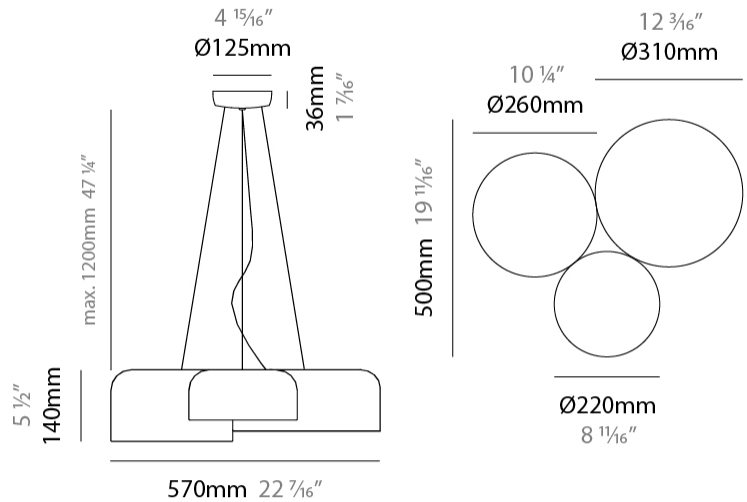

PROJECT	
TYPE	
SPECIFIER	
QUANTITY	
DATE	

POT SUSPENSION

D111027-

base number   Finish
Options

1. To build a product code in our configurator select the specify button on the base model # product page
2. To build a manual product code on this datasheet choose from the options listed below in blue font and add the suffix to the base model #

GENERAL

Series: Pot
Brand: Ole
Division: Design
Mounting Type: Suspension
Mounting Location: Ceiling
Subcategory: Pendant

PHYSICAL

Shape: Dome
Length (mm): 570
Length (in): 22 7/16
Width (mm): 500
Width (in): 19 11/16
Height (mm): 140
Height (in): 5 1/2
Max. Overall Height (mm): 1340
Max. Overall Height (in): 52 3/4
Light Distribution: Direct
Weight (kg): 4
Weight (lbs): 8.8
Diffuser: Acrylic - Satin
Fixture Finish: WHI / MBK / BEI / OGR / MSA / SCO / MWH
Fixture Material: Metal
Cable Details: 1200mm Cable

ELECTRICAL

Number of Lamps: 5
Lamp Type: LED Retrofit
Lamp Shape: A19
Bulb Included: Bulb Not Included
Max. Wattage Per Lamp (W): 5
Lamp Base: E26
Input Voltage (V): 120
Upon Request: 277Vac / GU24

LED

OPTICAL

RATINGS AND CERTIFICATIONS

Certified By: Certified for North American Standards
IP rating: IP20