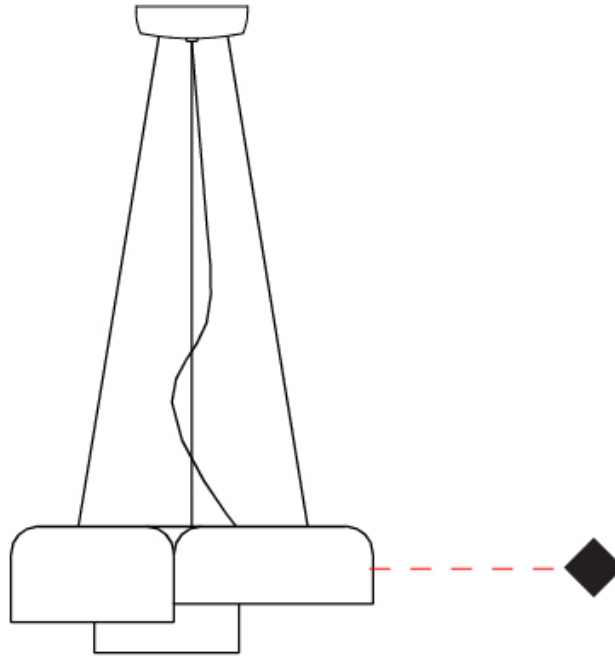

POT SUSPENSION

D111026-

PROJECT	_____
TYPE	_____
SPECIFIER	_____
QUANTITY	_____
DATE	_____

D