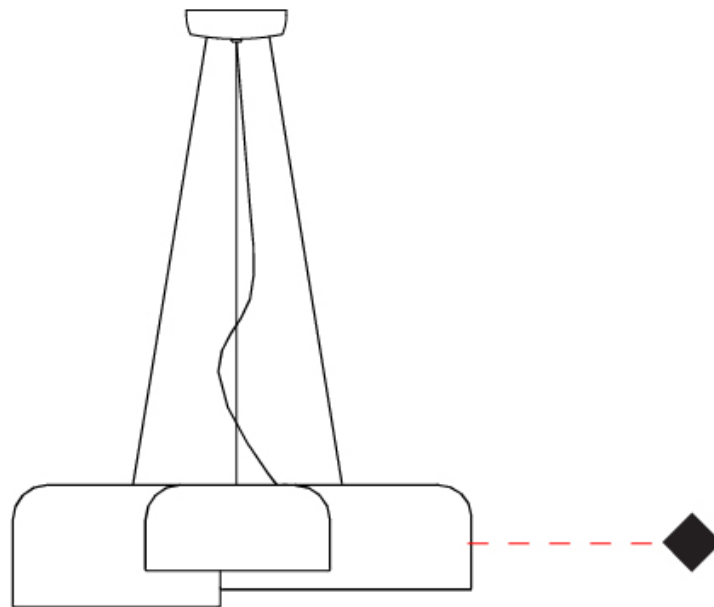

POT SUSPENSION

D111027-

PROJECT

TYPE

SPECIFIER

QUANTITY

DATE

D