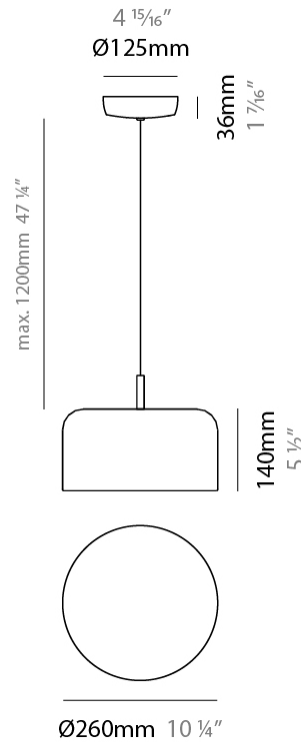

PROJECT	_____
TYPE	_____
SPECIFIER	_____
QUANTITY	_____
DATE	_____

POT SUSPENSION

D111024-

base number   Finish
Options

1. To build a product code in our configurator select the specify button on the base model # product page
2. To build a manual product code on this datasheet choose from the options listed below in blue font and add the suffix to the base model #

GENERAL

Series: Pot _____
Brand: Ole _____
Division: Design _____
Mounting Type: Suspension _____
Mounting Location: Ceiling _____
Subcategory: Pendant _____

PHYSICAL

Shape: Dome _____
Diameter (mm): 260 _____
Diameter (in): 10 ¼ _____
Height (mm): 140 _____
Height (in): 5 ½ _____
Max. Overall Height (mm): 1340 _____
Max. Overall Height (in): 52 ¾ _____
Light Distribution: Direct _____
Weight (kg): 1.2 _____
Weight (lbs): 2.6 _____
Diffuser: Acrylic - Satin _____
[Fixture Finish: WHI / MBK / BEI / OGR / MSA / SCO / MWH](#) _____
Fixture Material: Metal _____
Cable Details: 1200mm Cable _____

ELECTRICAL

Number of Lamps: 2 _____
Lamp Type: LED Retrofit _____
Lamp Shape: A19 _____
Bulb Included: Bulb Not Included _____
Max. Wattage Per Lamp (W): 5 _____
Lamp Base: E26 _____
Input Voltage (V): 120 _____
Upon Request: 277Vac / GU24 _____

LED

OPTICAL

RATINGS AND CERTIFICATIONS

Certified By: Certified for North American Standards _____
IP rating: IP20 _____