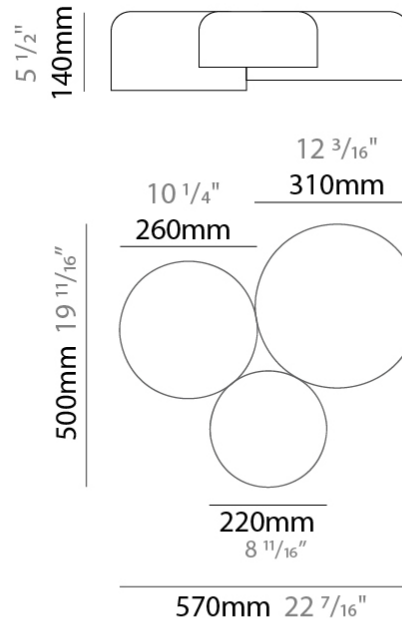

PROJECT	_____
TYPE	_____
SPECIFIER	_____
QUANTITY	_____
DATE	_____

POT SURFACE

D112004-

base number   Finish
Options

1. To build a product code in our configurator select the specify button on the base model # product page
2. To build a manual product code on this datasheet choose from the options listed below in blue font and add the suffix to the base model #

GENERAL

Series: Pot _____
Brand: Ole _____
Division: Design _____
Mounting Type: Surface _____
Mounting Location: Ceiling _____
Subcategory: Ambient _____

PHYSICAL

Shape: Dome _____
Length (mm): 570 _____
Length (in): 22 ⁷/₁₆ _____
Width (mm): 500 _____
Width (in): 19 ¹¹/₁₆ _____
Height (mm): 140 _____
Height (in): 5 ¹/₂ _____
Light Distribution: Direct _____
Weight (kg): 3.7 _____
Weight (lbs): 8.1 _____
Diffuser: Acrylic - Satin _____
[Fixture Finish: WHI / MBK / BEI / OGR / MSA / SCO / MWH](#) _____
Fixture Material: Metal _____

ELECTRICAL

Number of Lamps: 3 _____
Lamp Type: LED Retrofit _____
Lamp Shape: A19 _____
Bulb Included: Bulb Not Included _____
Max. Wattage Per Lamp (W): 5 _____
Lamp Base: E26 _____
Input Voltage (V): 120 _____
Upon Request: 277Vac / GU24 _____

LED

OPTICAL

RATINGS AND CERTIFICATIONS

Certified By: Certified for North American Standards _____
IP rating: IP20 _____