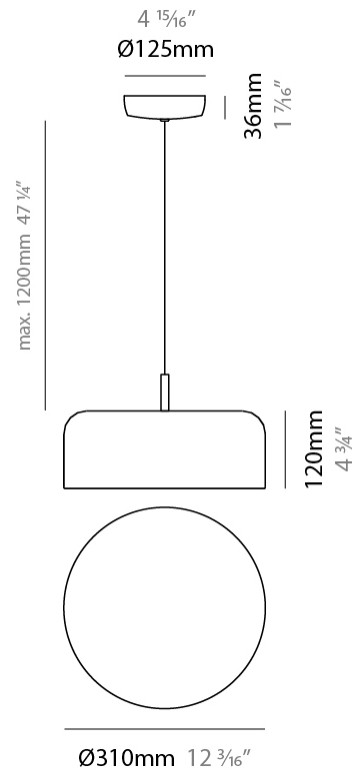

PROJECT	_____
TYPE	_____
SPECIFIER	_____
QUANTITY	_____
DATE	_____

POT SUSPENSION

D111025-

base number   Finish
Options

1. To build a product code in our configurator select the specify button on the base model # product page
2. To build a manual product code on this datasheet choose from the options listed below in blue font and add the suffix to the base model #

GENERAL

Series: Pot
Brand: Ole
Division: Design
Mounting Type: Suspension
Mounting Location: Ceiling
Subcategory: Pendant

PHYSICAL

Shape: Dome
Diameter (mm): 310
Diameter (in): 12 ³/₁₆
Height (mm): 120
Height (in): 4 ³/₄
Max. Overall Height (mm): 1320
Max. Overall Height (in): 51 ¹⁵/₁₆
Light Distribution: Direct
Weight (kg): 1.2
Weight (lbs): 2.6
Diffuser: Acrylic - Satin
[Fixture Finish: WHI / MBK / BEI / OGR / MSA / SCO / MWH](#)
Fixture Material: Metal
Cable Details: 1200mm Cable

ELECTRICAL

Number of Lamps: 2
Lamp Type: LED Retrofit
Lamp Shape: A19
Bulb Included: Bulb Not Included
Max. Wattage Per Lamp (W): 5
Lamp Base: E26
Input Voltage (V): 120
Upon Request: 277Vac / GU24

LED

OPTICAL

RATINGS AND CERTIFICATIONS

Certified By: Certified for North American Standards
IP rating: IP20