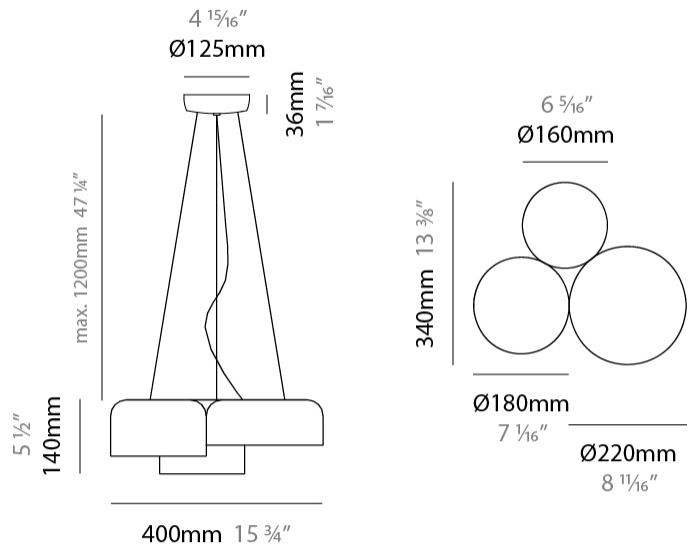

PROJECT	_____
TYPE	_____
SPECIFIER	_____
QUANTITY	_____
DATE	_____

POT SUSPENSION

D111026-

base number   Finish
Options

1. To build a product code in our configurator select the specify button on the base model # product page
2. To build a manual product code on this datasheet choose from the options listed below in blue font and add the suffix to the base model #

GENERAL

Series: Pot _____
Brand: Ole _____
Division: Design _____
Mounting Type: Suspension _____
Mounting Location: Ceiling _____
Subcategory: Pendant _____

PHYSICAL

Shape: Dome _____
Length (mm): 400 _____
Length (in): 15 3/4 _____
Width (mm): 340 _____
Width (in): 13 3/8 _____
Height (mm): 140 _____
Height (in): 5 1/2 _____
Max. Overall Height (mm): 1340 _____
Max. Overall Height (in): 52 3/4 _____
Light Distribution: Direct _____
Weight (kg): 3.2 _____
Weight (lbs): 7 _____
Diffuser: Acrylic - Satin _____
Fixture Finish: WHI / MBK / BEI / OGR / MSA / SCO / MWH _____
Fixture Material: Metal _____
Cable Details: 1200mm Cable _____

ELECTRICAL

Number of Lamps: 3 _____
Lamp Type: LED Retrofit _____
Lamp Shape: A15 _____
Bulb Included: Bulb Not Included _____
Max. Wattage Per Lamp (W): 5 _____
Lamp Base: E26 _____
Input Voltage (V): 120 _____
Upon Request: 277Vac / GU24 _____

LED

OPTICAL

RATINGS AND CERTIFICATIONS

Certified By: Certified for North American Standards _____
IP rating: IP20 _____