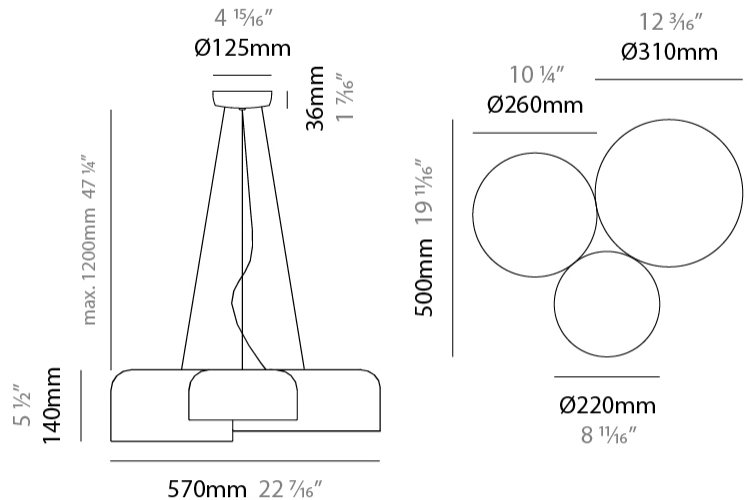

PROJECT	
TYPE	
SPECIFIER	
QUANTITY	
DATE	

POT SUSPENSION

D111027-

base number   Finish
Options

1. To build a product code in our configurator select the specify button on the base model # product page
2. To build a manual product code on this datasheet choose from the options listed below in blue font and add the suffix to the base model #

GENERAL

Series: Pot
Brand: Ole
Division: Design
Mounting Type: Suspension
Mounting Location: Ceiling
Subcategory: Pendant

PHYSICAL

Shape: Dome
Length (mm): 570
Length (in): 22 ⁷/₁₆
Width (mm): 500
Width (in): 19 ¹¹/₁₆
Height (mm): 140
Height (in): 5 ¹/₂
Max. Overall Height (mm): 1340
Max. Overall Height (in): 52 ³/₄
Light Distribution: Direct
Weight (kg): 4
Weight (lbs): 8.8
Diffuser: Acrylic - Satin
Fixture Finish: WHI / MBK / BEI / OGR / MSA / SCO / MWH
Fixture Material: Metal
Cable Details: 1200mm Cable

ELECTRICAL

Number of Lamps: 5
Lamp Type: LED Retrofit
Lamp Shape: A19
Bulb Included: Bulb Not Included
Max. Wattage Per Lamp (W): 5
Lamp Base: E26
Input Voltage (V): 120
Upon Request: 277Vac / GU24

LED

OPTICAL

RATINGS AND CERTIFICATIONS

Certified By: Certified for North American Standards
IP rating: IP20