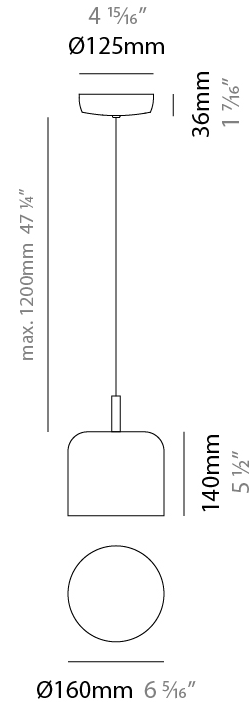

PROJECT	_____
TYPE	_____
SPECIFIER	_____
QUANTITY	_____
DATE	_____

POT SUSPENSION

D111023-

base number   Finish
Options

1. To build a product code in our configurator select the specify button on the base model # product page
2. To build a manual product code on this datasheet choose from the options listed below in blue font and add the suffix to the base model #

GENERAL

Series: Pot
Brand: Ole
Division: Design
Mounting Type: Suspension
Mounting Location: Ceiling
Subcategory: Pendant

PHYSICAL

Shape: Dome
Diameter (mm): 160
Diameter (in): 6 ⁵/₁₆
Height (mm): 140
Height (in): 5 ¹/₂
Max. Overall Height (mm): 1340
Max. Overall Height (in): 52 ³/₄
Light Distribution: Direct
Weight (kg): 1
Weight (lbs): 2.2
Diffuser: Acrylic - Satin
[Fixture Finish: WHI / MBK / BEI / OGR / MSA / SCO / MWH](#)
Fixture Material: Metal
Cable Details: 1200mm Cable

ELECTRICAL

Number of Lamps: 1
Lamp Type: LED Retrofit
Lamp Shape: A15
Bulb Included: Bulb Not Included
Max. Wattage Per Lamp (W): 5
Lamp Base: E26
Input Voltage (V): 120
Upon Request: 277Vac / GU24

LED

OPTICAL

RATINGS AND CERTIFICATIONS

Certified By: Certified for North American Standards
IP rating: IP20