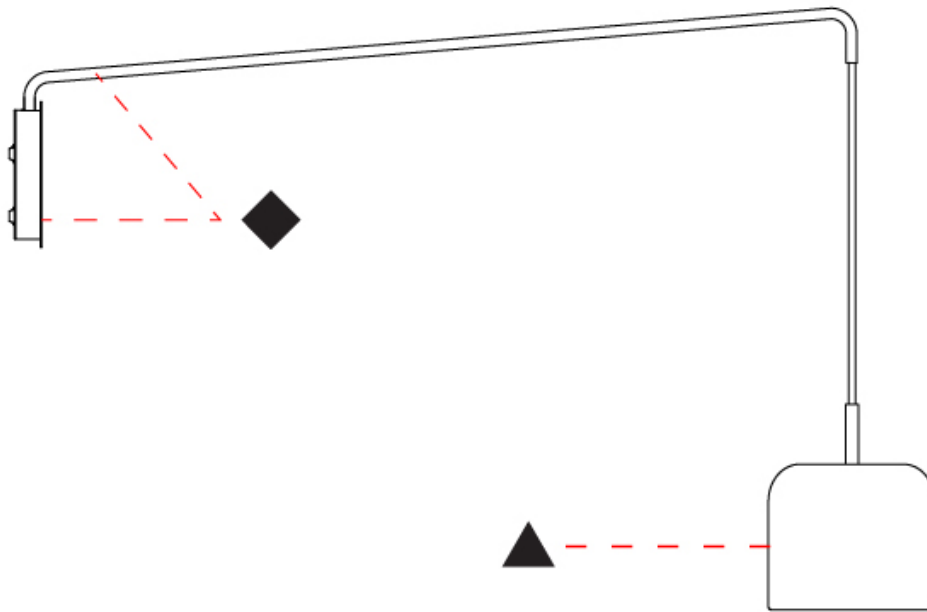

POT SURFACE

D113003-

PROJECT
TYPE
SPECIFIER
QUANTITY
DATE

D