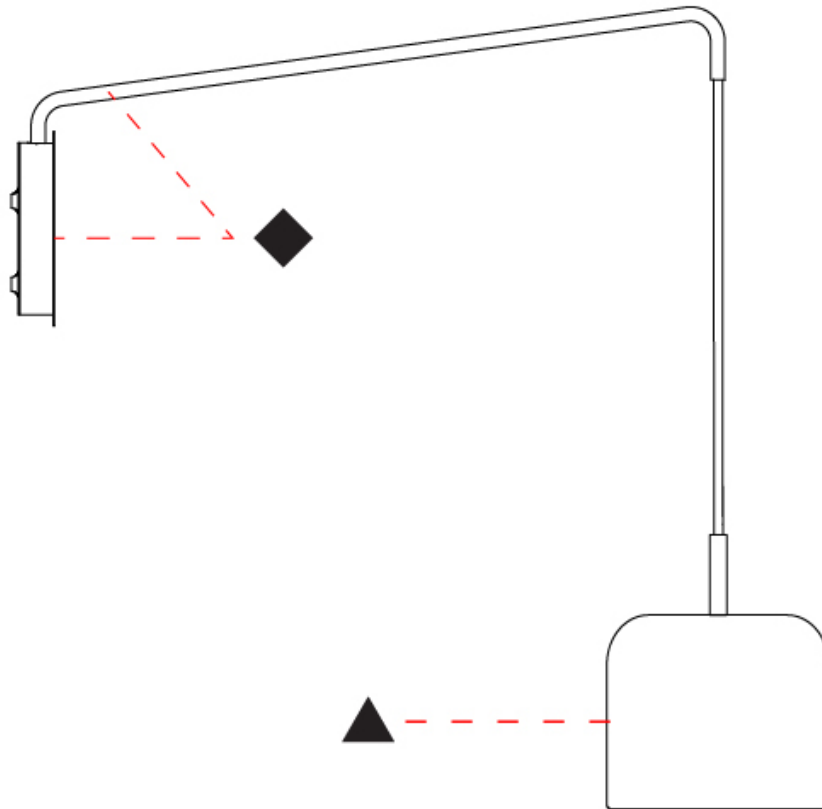

POT SURFACE

D113002-

PROJECT _____

TYPE _____

SPECIFIER _____

QUANTITY _____

DATE _____

D