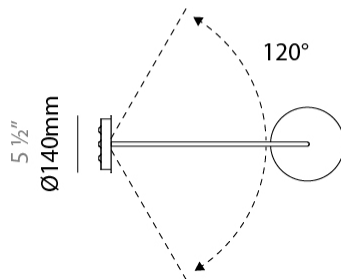

PROJECT	
TYPE	
SPECIFIER	
QUANTITY	
DATE	

POT SURFACE

D113002-

base number   Finish (Diamond)   Finish Options

1. To build a product code in our configurator select the specify button on the base model # product page
2. To build a manual product code on this datasheet choose from the options listed below in blue font and add the suffix to the base model #

GENERAL

Series: Pot
Brand: Ole
Division: Design
Mounting Type: Surface
Mounting Location: Wall
Subcategory: Ambient

PHYSICAL

Shape: Dome
Diameter (mm): 160
Diameter (in): 6 ⁵/₁₆
Width (mm): 160
Width (in): 6 ⁵/₁₆
Height (mm): 140
Depth (mm): 500
Height (in): 5 ¹/₂
Depth (in): 19 ¹¹/₁₆
Max. Overall Height (mm): 1340
Max. Overall Height (in): 52 ³/₄
Extension (mm): 310
Extension (in): 12 ¹/₄
Light Distribution: Adjustable / Direct
Weight (kg): 1.1
Weight (lbs): 2.4
Diffuser: Acrylic - Satin
Fixture Finish: WHI / MBK / BEI / OGR / MSA / SCO / MWH
Holder Finish: WHI / MBK
Fixture Material: Metal

ELECTRICAL

Number of Lamps: 1
Lamp Type: LED Retrofit
Lamp Shape: A15
Bulb Included: Bulb Not Included
Max. Wattage Per Lamp (W): 5
Lamp Base: E26
Input Voltage (V): 120
Upon Request: 277Vac / GU24

LED

OPTICAL

Adjustability: Rotating

RATINGS AND CERTIFICATIONS

Certified By: Certified for North American Standards
IP rating: IP20