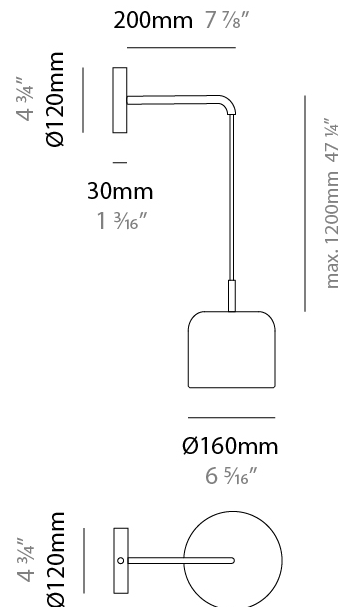

PROJECT	_____
TYPE	_____
SPECIFIER	_____
QUANTITY	_____
DATE	_____

POT SURFACE

D113020- _____

base number   Finish (Diamond)   Finish Options

1. To build a product code in our configurator select the specify button on the base model # product page
2. To build a manual product code on this datasheet choose from the options listed below in blue font and add the suffix to the base model #

GENERAL

Series: Pot
Brand: Ole
Division: Design
Mounting Type: Surface
Mounting Location: Wall
Subcategory: Ambient

PHYSICAL

Shape: Dome
Diameter (mm): 160
Diameter (in): 6 ⁵/₁₆
Height (mm): 1200
Depth (mm): 200
Height (in): 47 ¹/₄
Depth (in): 7 ⁷/₈
Light Distribution: Direct
Weight (kg): 1
Weight (lbs): 2.2
Diffuser: Acrylic - Satin
[Fixture Finish: WHI / MBK / BEI / OGR / MSA / SCO / MWH](#)
Holder Finish: WHI / MBK
Fixture Material: Metal

ELECTRICAL

Number of Lamps: 1
Lamp Type: LED Retrofit
Bulb Included: Bulb Not Included
Max. Wattage Per Lamp (W): 5
Lamp Base: E26
Input Voltage (V): 120

LED

OPTICAL

RATINGS AND CERTIFICATIONS

Certified By: Certified for North American Standards
IP rating: IP20