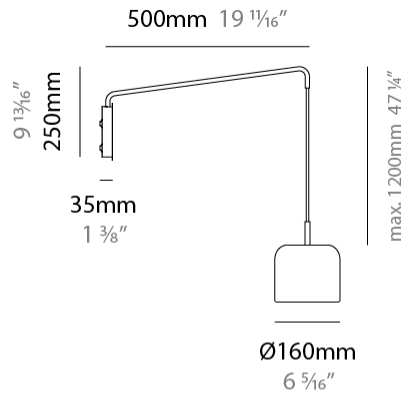

PROJECT	
TYPE	
SPECIFIER	
QUANTITY	
DATE	

POT SURFACE

D113002-

base number   Finish (Diamond)   Finish Options

1. To build a product code in our configurator select the specify button on the base model # product page
2. To build a manual product code on this datasheet choose from the options listed below in blue font and add the suffix to the base model #

GENERAL

Series: Pot
Brand: Ole
Division: Design
Mounting Type: Surface
Mounting Location: Wall
Subcategory: Ambient

PHYSICAL

Shape: Dome
Diameter (mm): 160
Diameter (in): 6 ⁵/₁₆
Width (mm): 160
Width (in): 6 ⁵/₁₆
Height (mm): 140
Depth (mm): 500
Height (in): 5 ¹/₂
Depth (in): 19 ¹¹/₁₆
Max. Overall Height (mm): 1340
Max. Overall Height (in): 52 ³/₄
Extension (mm): 310
Extension (in): 12 ¹/₄
Light Distribution: Adjustable / Direct
Weight (kg): 1.1
Weight (lbs): 2.4
Diffuser: Acrylic - Satin
Fixture Finish: WHI / MBK / BEI / OGR / MSA / SCO / MWH
Holder Finish: WHI / MBK
Fixture Material: Metal

ELECTRICAL

Number of Lamps: 1
Lamp Type: LED Retrofit
Lamp Shape: A15
Bulb Included: Bulb Not Included
Max. Wattage Per Lamp (W): 5
Lamp Base: E26
Input Voltage (V): 120
Upon Request: 277Vac / GU24

LED

OPTICAL

Adjustability: Rotating

RATINGS AND CERTIFICATIONS

Certified By: Certified for North American Standards
IP rating: IP20