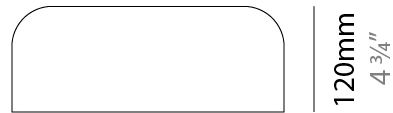

PROJECT
TYPE
SPECIFIER
QUANTITY
DATE

POT SURFACE

D112002-

base number Finish
Options

1. To build a product code in our configurator select the specify button on the base model # product page
2. To build a manual product code on this datasheet choose from the options listed below in blue font and add the suffix to the base model #

GENERAL

Series: Pot
Brand: Ole
Division: Design
Mounting Type: Surface
Mounting Location: Ceiling
Subcategory: Ambient

PHYSICAL

Shape: Dome
Diameter (mm): 310
Diameter (in): 12 ³/₁₆
Height (mm): 120
Height (in): 4 ³/₄
Light Distribution: Direct
Weight (kg): 1.2
Weight (lbs): 2.6
Diffuser: Acrylic - Satin
Fixture Finish: WHI / MBK / BEI / OGR / MSA / SCO / MWH
Fixture Material: Metal

ELECTRICAL

Number of Lamps: 2
Lamp Type: LED Retrofit
Lamp Shape: A19
Bulb Included: Bulb Not Included
Max. Wattage Per Lamp (W): 5
Lamp Base: E26
Input Voltage (V): 120
Upon Request: 277Vac / GU24

LED

OPTICAL

RATINGS AND CERTIFICATIONS

Certified By: Certified for North American Standards
IP rating: IP20