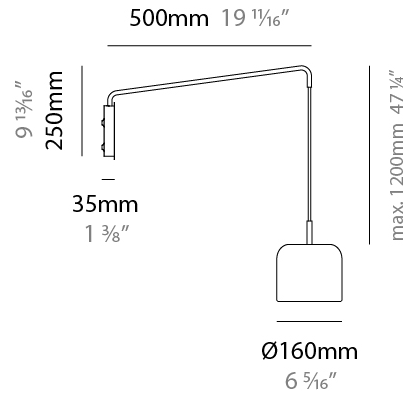

PROJECT	
TYPE	
SPECIFIER	
QUANTITY	
DATE	

POT SURFACE

D113002-

base number   Finish (Diamond)   Finish Options

1. To build a product code in our configurator select the specify button on the base model # product page
2. To build a manual product code on this datasheet choose from the options listed below in blue font and add the suffix to the base model #

GENERAL

Series: Pot
Brand: Ole
Division: Design
Mounting Type: Surface
Mounting Location: Wall
Subcategory: Ambient

PHYSICAL

Shape: Dome
Diameter (mm): 160
Diameter (in): 6 ⁵/₁₆
Width (mm): 160
Width (in): 6 ⁵/₁₆
Height (mm): 140
Depth (mm): 500
Height (in): 5 ¹/₂
Depth (in): 19 ¹¹/₁₆
Max. Overall Height (mm): 1340
Max. Overall Height (in): 52 ³/₄
Extension (mm): 310
Extension (in): 12 ¹/₄
Light Distribution: Adjustable / Direct
Weight (kg): 1.1
Weight (lbs): 2.4
Diffuser: Acrylic - Satin
Fixture Finish: WHI / MBK / BEI / OGR / MSA / SCO / MWH
Holder Finish: WHI / MBK
Fixture Material: Metal

ELECTRICAL

Number of Lamps: 1
Lamp Type: LED Retrofit
Lamp Shape: A15
Bulb Included: Bulb Not Included
Max. Wattage Per Lamp (W): 5
Lamp Base: E26
Input Voltage (V): 120
Upon Request: 277Vac / GU24

LED

OPTICAL

Adjustability: Rotating

RATINGS AND CERTIFICATIONS

Certified By: Certified for North American Standards
IP rating: IP20