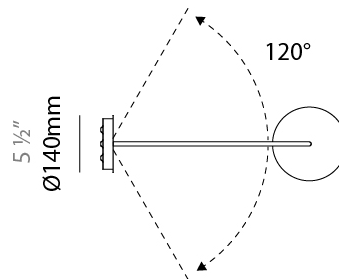

PROJECT	
TYPE	
SPECIFIER	
QUANTITY	
DATE	

POT SURFACE

D113002-

base number   Finish (Diamond)   Finish Options

1. To build a product code in our configurator select the specify button on the base model # product page
2. To build a manual product code on this datasheet choose from the options listed below in blue font and add the suffix to the base model #

GENERAL

Series: Pot
Brand: Ole
Division: Design
Mounting Type: Surface
Mounting Location: Wall
Subcategory: Ambient

PHYSICAL

Shape: Dome
Diameter (mm): 160
Diameter (in): 6 ⁵/₁₆
Width (mm): 160
Width (in): 6 ⁵/₁₆
Height (mm): 140
Depth (mm): 500
Height (in): 5 ¹/₂
Depth (in): 19 ¹¹/₁₆
Max. Overall Height (mm): 1340
Max. Overall Height (in): 52 ³/₄
Extension (mm): 310
Extension (in): 12 ¹/₄
Light Distribution: Adjustable / Direct
Weight (kg): 1.1
Weight (lbs): 2.4
Diffuser: Acrylic - Satin
Fixture Finish: WHI / MBK / BEI / OGR / MSA / SCO / MWH
Holder Finish: WHI / MBK
Fixture Material: Metal

ELECTRICAL

Number of Lamps: 1
Lamp Type: LED Retrofit
Lamp Shape: A15
Bulb Included: Bulb Not Included
Max. Wattage Per Lamp (W): 5
Lamp Base: E26
Input Voltage (V): 120
Upon Request: 277Vac / GU24

LED

OPTICAL

Adjustability: Rotating

RATINGS AND CERTIFICATIONS

Certified By: Certified for North American Standards
IP rating: IP20