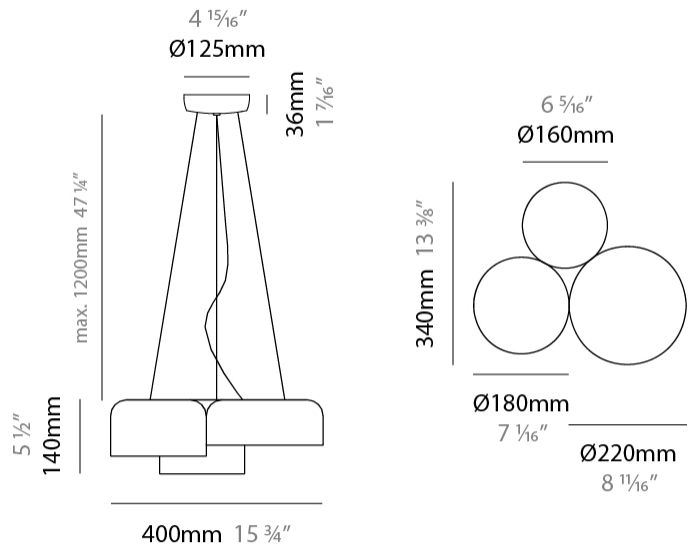

PROJECT	
TYPE	
SPECIFIER	
QUANTITY	
DATE	

POT SUSPENSION

D111026-

base number   Finish
Options

1. To build a product code in our configurator select the specify button on the base model # product page
2. To build a manual product code on this datasheet choose from the options listed below in blue font and add the suffix to the base model #

GENERAL

Series: Pot
Brand: Ole
Division: Design
Mounting Type: Suspension
Mounting Location: Ceiling
Subcategory: Pendant

PHYSICAL

Shape: Dome
Length (mm): 400
Length (in): 15 3/4
Width (mm): 340
Width (in): 13 3/8
Height (mm): 140
Height (in): 5 1/2
Max. Overall Height (mm): 1340
Max. Overall Height (in): 52 3/4
Light Distribution: Direct
Weight (kg): 3.2
Weight (lbs): 7
Diffuser: Acrylic - Satin
Fixture Finish: WHI / MBK / BEI / OGR / MSA / SCO / MWH
Fixture Material: Metal
Cable Details: 1200mm Cable

ELECTRICAL

Number of Lamps: 3
Lamp Type: LED Retrofit
Lamp Shape: A15
Bulb Included: Bulb Not Included
Max. Wattage Per Lamp (W): 5
Lamp Base: E26
Input Voltage (V): 120
Upon Request: 277Vac / GU24

LED

OPTICAL

RATINGS AND CERTIFICATIONS

Certified By: Certified for North American Standards
IP rating: IP20