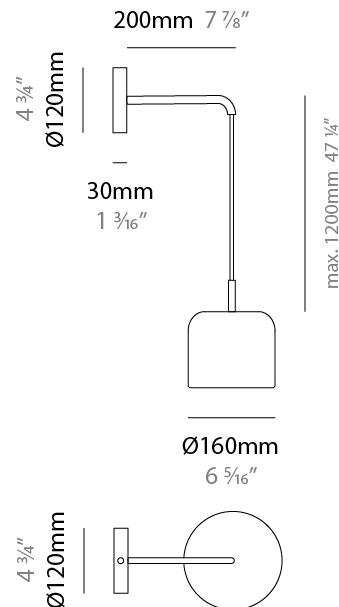

PROJECT	
TYPE	
SPECIFIER	
QUANTITY	
DATE	

POT SURFACE

D113020-

base number   Finish (Diamond)   Finish Options

1. To build a product code in our configurator select the specify button on the base model # product page
2. To build a manual product code on this datasheet choose from the options listed below in blue font and add the suffix to the base model #

GENERAL

Series: Pot
Brand: Ole
Division: Design
Mounting Type: Surface
Mounting Location: Wall
Subcategory: Ambient

PHYSICAL

Shape: Dome
Diameter (mm): 160
Diameter (in): 6 ⁵/₁₆
Height (mm): 1200
Depth (mm): 200
Height (in): 47 ¹/₄
Depth (in): 7 ⁷/₈
Light Distribution: Direct
Weight (kg): 1
Weight (lbs): 2.2
Diffuser: Acrylic - Satin
Fixture Finish: WHI / MBK / BEI / OGR / MSA / SCO / MWH
Holder Finish: WHI / MBK
Fixture Material: Metal

ELECTRICAL

Number of Lamps: 1
Lamp Type: LED Retrofit
Bulb Included: Bulb Not Included
Max. Wattage Per Lamp (W): 5
Lamp Base: E26
Input Voltage (V): 120

LED

OPTICAL

RATINGS AND CERTIFICATIONS

Certified By: Certified for North American Standards
IP rating: IP20