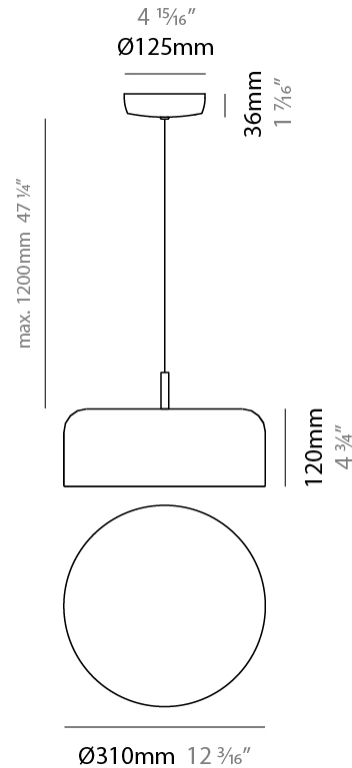

PROJECT	_____
TYPE	_____
SPECIFIER	_____
QUANTITY	_____
DATE	_____

POT SUSPENSION

D111025-

base number   Finish
Options

1. To build a product code in our configurator select the specify button on the base model # product page
2. To build a manual product code on this datasheet choose from the options listed below in blue font and add the suffix to the base model #

GENERAL

Series: Pot _____
Brand: Ole _____
Division: Design _____
Mounting Type: Suspension _____
Mounting Location: Ceiling _____
Subcategory: Pendant _____

PHYSICAL

Shape: Dome _____
Diameter (mm): 310 _____
Diameter (in): 12 ³/₁₆ _____
Height (mm): 120 _____
Height (in): 4 ³/₄ _____
Max. Overall Height (mm): 1320 _____
Max. Overall Height (in): 51 ¹⁵/₁₆ _____
Light Distribution: Direct _____
Weight (kg): 1.2 _____
Weight (lbs): 2.6 _____
Diffuser: Acrylic - Satin _____
[Fixture Finish: WHI / MBK / BEI / OGR / MSA / SCO / MWH](#) _____
Fixture Material: Metal _____
Cable Details: 1200mm Cable _____

ELECTRICAL

Number of Lamps: 2 _____
Lamp Type: LED Retrofit _____
Lamp Shape: A19 _____
Bulb Included: Bulb Not Included _____
Max. Wattage Per Lamp (W): 5 _____
Lamp Base: E26 _____
Input Voltage (V): 120 _____
Upon Request: 277Vac / GU24 _____

LED

OPTICAL

RATINGS AND CERTIFICATIONS

Certified By: Certified for North American Standards _____
IP rating: IP20 _____