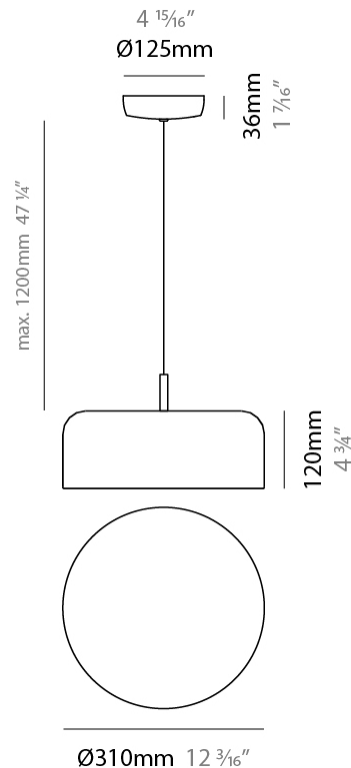

PROJECT	_____
TYPE	_____
SPECIFIER	_____
QUANTITY	_____
DATE	_____

POT SUSPENSION

D111025-

base number   Finish
Options

1. To build a product code in our configurator select the specify button on the base model # product page
2. To build a manual product code on this datasheet choose from the options listed below in blue font and add the suffix to the base model #

GENERAL

Series: Pot
Brand: Ole
Division: Design
Mounting Type: Suspension
Mounting Location: Ceiling
Subcategory: Pendant

PHYSICAL

Shape: Dome
Diameter (mm): 310
Diameter (in): 12 ³/₁₆
Height (mm): 120
Height (in): 4 ³/₄
Max. Overall Height (mm): 1320
Max. Overall Height (in): 51 ¹⁵/₁₆
Light Distribution: Direct
Weight (kg): 1.2
Weight (lbs): 2.6
Diffuser: Acrylic - Satin
[Fixture Finish: WHI / MBK / BEI / OGR / MSA / SCO / MWH](#)
Fixture Material: Metal
Cable Details: 1200mm Cable

ELECTRICAL

Number of Lamps: 2
Lamp Type: LED Retrofit
Lamp Shape: A19
Bulb Included: Bulb Not Included
Max. Wattage Per Lamp (W): 5
Lamp Base: E26
Input Voltage (V): 120
Upon Request: 277Vac / GU24

LED

OPTICAL

RATINGS AND CERTIFICATIONS

Certified By: Certified for North American Standards
IP rating: IP20