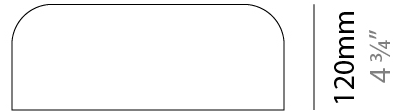

PROJECT _____
TYPE _____
SPECIFIER _____
QUANTITY _____
DATE _____

POT SURFACE

D112002-

base number _____
Finish Options _____

1. To build a product code in our configurator select the specify button on the base model # product page
2. To build a manual product code on this datasheet choose from the options listed below in blue font and add the suffix to the base model #

GENERAL

Series: Pot _____
Brand: Ole _____
Division: Design _____
Mounting Type: Surface _____
Mounting Location: Ceiling _____
Subcategory: Ambient _____

PHYSICAL

Shape: Dome _____
Diameter (mm): 310 _____
Diameter (in): 12 ³/₁₆ _____
Height (mm): 120 _____
Height (in): 4 ³/₄ _____
Light Distribution: Direct _____
Weight (kg): 1.2 _____
Weight (lbs): 2.6 _____
Diffuser: Acrylic - Satin _____
Fixture Finish: WHI / MBK / BEI / OGR / MSA / SCO / MWH _____
Fixture Material: Metal _____

ELECTRICAL

Number of Lamps: 2 _____
Lamp Type: LED Retrofit _____
Lamp Shape: A19 _____
Bulb Included: Bulb Not Included _____
Max. Wattage Per Lamp (W): 5 _____
Lamp Base: E26 _____
Input Voltage (V): 120 _____
Upon Request: 277Vac / GU24 _____

LED

OPTICAL

RATINGS AND CERTIFICATIONS

Certified By: Certified for North American Standards _____
IP rating: IP20 _____

Ø310mm 12 ³/₁₆"