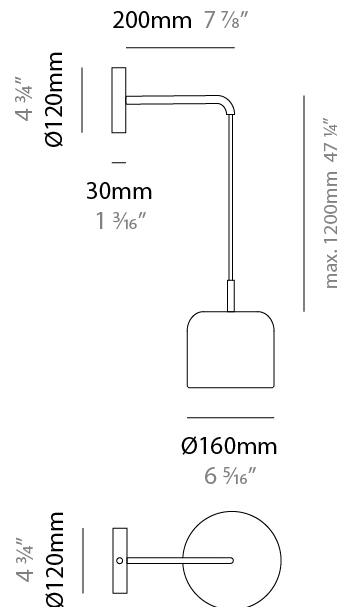

PROJECT	_____
TYPE	_____
SPECIFIER	_____
QUANTITY	_____
DATE	_____

POT SURFACE

D113020- _____

base number   Finish (Diamond)   Finish Options

1. To build a product code in our configurator select the specify button on the base model # product page
2. To build a manual product code on this datasheet choose from the options listed below in blue font and add the suffix to the base model #

GENERAL

Series: Pot
Brand: Ole
Division: Design
Mounting Type: Surface
Mounting Location: Wall
Subcategory: Ambient

PHYSICAL

Shape: Dome
Diameter (mm): 160
Diameter (in): 6 ⁵/₁₆
Height (mm): 1200
Depth (mm): 200
Height (in): 47 ¹/₄
Depth (in): 7 ⁷/₈
Light Distribution: Direct
Weight (kg): 1
Weight (lbs): 2.2
Diffuser: Acrylic - Satin
[Fixture Finish: WHI / MBK / BEI / OGR / MSA / SCO / MWH](#)
Holder Finish: WHI / MBK
Fixture Material: Metal

ELECTRICAL

Number of Lamps: 1
Lamp Type: LED Retrofit
Bulb Included: Bulb Not Included
Max. Wattage Per Lamp (W): 5
Lamp Base: E26
Input Voltage (V): 120

LED

OPTICAL

RATINGS AND CERTIFICATIONS

Certified By: Certified for North American Standards
IP rating: IP20