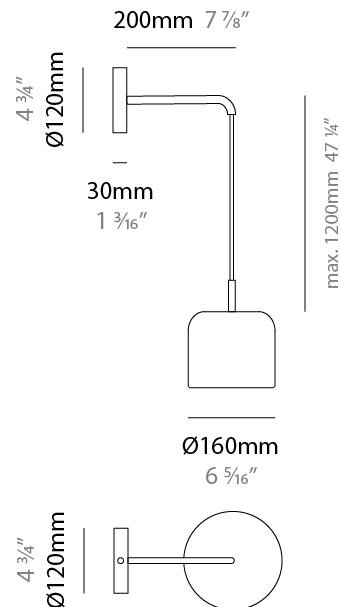

PROJECT _____
TYPE _____
SPECIFIER _____
QUANTITY _____
DATE _____

POT SURFACE

D113020- -

base number   Finish (Diamond)   Finish Options

1. To build a product code in our configurator select the specify button on the base model # product page
2. To build a manual product code on this datasheet choose from the options listed below in blue font and add the suffix to the base model #

GENERAL

Series: Pot
Brand: Ole
Division: Design
Mounting Type: Surface
Mounting Location: Wall
Subcategory: Ambient

PHYSICAL

Shape: Dome
Diameter (mm): 160
Diameter (in): 6 ⁵/₁₆
Height (mm): 1200
Depth (mm): 200
Height (in): 47 ¹/₄
Depth (in): 7 ⁷/₈
Light Distribution: Direct
Weight (kg): 1
Weight (lbs): 2.2
Diffuser: Acrylic - Satin
Fixture Finish: WHI / MBK / BEI / OGR / MSA / SCO / MWH
Holder Finish: WHI / MBK
Fixture Material: Metal

ELECTRICAL

Number of Lamps: 1
Lamp Type: LED Retrofit
Bulb Included: Bulb Not Included
Max. Wattage Per Lamp (W): 5
Lamp Base: E26
Input Voltage (V): 120

LED

OPTICAL

RATINGS AND CERTIFICATIONS

Certified By: Certified for North American Standards
IP rating: IP20