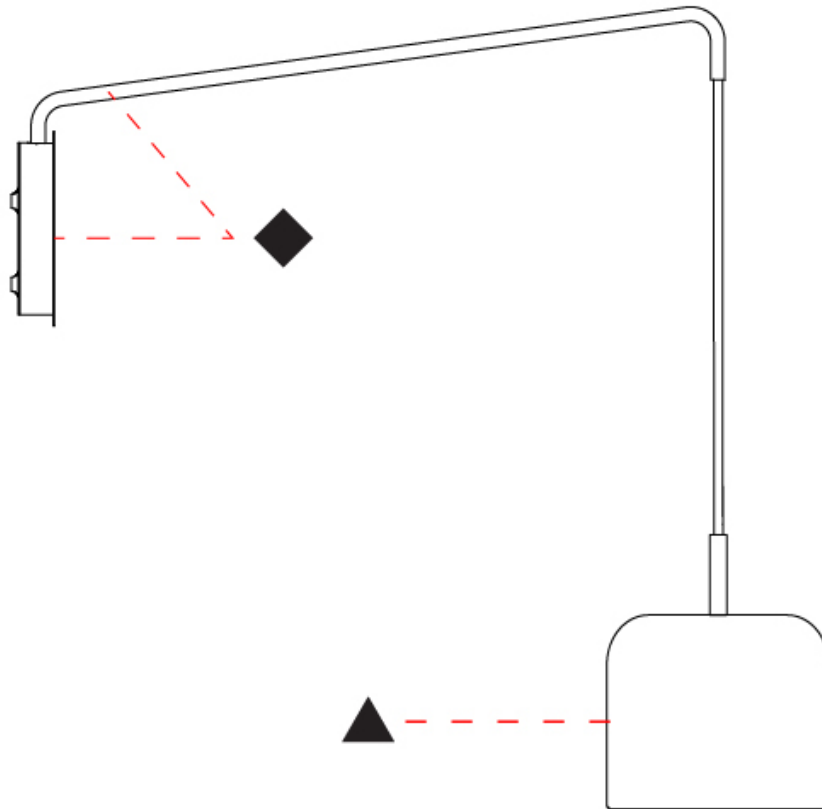

GENERAL

Series: Pot
 Brand: Ole
 Division: Design
 Mounting Type: Surface
 Mounting Location: Ceiling
 Subcategory: Ambient

PHYSICAL

Shape: Dome
 Diameter (mm): 310
 Diameter (in): 12 ³/₁₆
 Height (mm): 120
 Height (in): 4 ³/₄
 Light Distribution: Direct
 Weight (kg): 1.2
 Weight (lbs): 2.6
 Diffuser: Acrylic - Satin
 Fixture Finish: WHI / MBK / BEI / OGR / MSA / SCO / MWH
 Fixture Material: Metal

GENERAL

Series: Pot
 Brand: Ole
 Division: Design
 Mounting Type: Surface
 Mounting Location: Wall
 Subcategory: Ambient

PHYSICAL

Shape: Dome
 Diameter (mm): 160
 Diameter (in): 6 ⁵/₁₆
 Width (mm): 160
 Width (in): 6 ⁵/₁₆
 Height (mm): 140
 Depth (mm): 500
 Height (in): 5 ¹/₂
 Depth (in): 19 ¹¹/₁₆
 Max. Overall Height (mm): 1340
 Max. Overall Height (in): 52 ³/₄
 Extension (mm): 310
 Extension (in): 12 ¹/₄
 Light Distribution: Adjustable / Direct
 Weight (kg): 1.1
 Weight (lbs): 2.4
 Diffuser: Acrylic - Satin
 Fixture Finish: WHI / MBK / BEI / OGR / MSA / SCO / MWH
 Holder Finish: WHI / MBK
 Fixture Material: Metal

LED

OPTICAL

Adjustability: Rotating

RATINGS AND CERTIFICATIONS

Certified By: Certified for North American Standards
 IP rating: IP20

POT SURFACE

D113002-

PROJECT	_____
TYPE	_____
SPECIFIER	_____
QUANTITY	_____
DATE	_____

GENERAL

Series: Pot
 Brand: Ole
 Division: Design
 Mounting Type: Surface
 Mounting Location: Wall
 Subcategory: Ambient

PHYSICAL

Shape: Dome
 Diameter (mm): 160
 Diameter (in): 6 5/16
 Width (mm): 160
 Width (in): 6 5/16
 Height (mm): 140
 Depth (mm): 800
 Height (in): 5 1/2
 Depth (in): 31 1/2
 Max. Overall Height (mm): 1340
 Max. Overall Height (in): 52 3/4
 Extension (mm): 580
 Extension (in): 22 13/16
 Light Distribution: Adjustable / Direct
 Weight (kg): 1.3
 Weight (lbs): 2.9
 Diffuser: Acrylic - Satin
 Fixture Finish: WHI / MBK / BEI / OGR / MSA / SCO / MWH
 Holder Finish: WHI / MBK
 Fixture Material: Metal