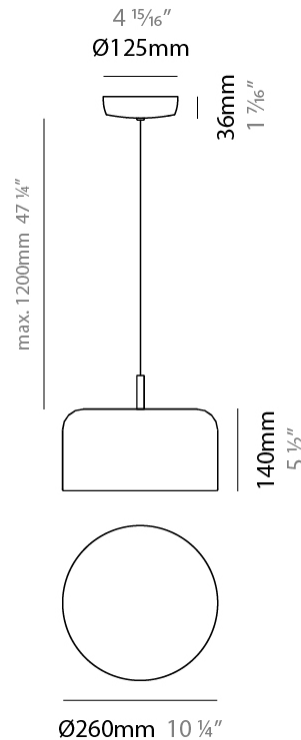

PROJECT	_____
TYPE	_____
SPECIFIER	_____
QUANTITY	_____
DATE	_____

POT SUSPENSION

D111024-

base number   Finish
Options

1. To build a product code in our configurator select the specify button on the base model # product page
2. To build a manual product code on this datasheet choose from the options listed below in blue font and add the suffix to the base model #

GENERAL

Series: Pot
Brand: Ole
Division: Design
Mounting Type: Suspension
Mounting Location: Ceiling
Subcategory: Pendant

PHYSICAL

Shape: Dome
Diameter (mm): 260
Diameter (in): 10 3/4
Height (mm): 140
Height (in): 5 1/2
Max. Overall Height (mm): 1340
Max. Overall Height (in): 52 3/4
Light Distribution: Direct
Weight (kg): 1.2
Weight (lbs): 2.6
Diffuser: Acrylic - Satin
[Fixture Finish: WHI / MBK / BEI / OGR / MSA / SCO / MWH](#)
Fixture Material: Metal
Cable Details: 1200mm Cable

ELECTRICAL

Number of Lamps: 2
Lamp Type: LED Retrofit
Lamp Shape: A19
Bulb Included: Bulb Not Included
Max. Wattage Per Lamp (W): 5
Lamp Base: E26
Input Voltage (V): 120
Upon Request: 277Vac / GU24

LED

OPTICAL

RATINGS AND CERTIFICATIONS

Certified By: Certified for North American Standards
IP rating: IP20