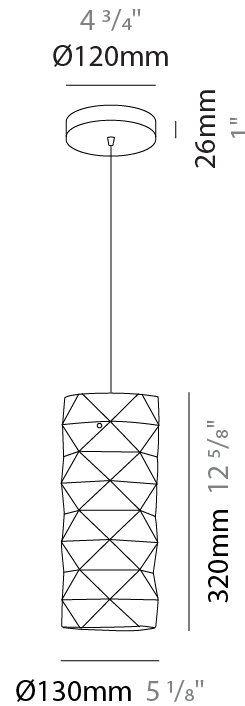

PRISMA SUSPENSION

D61077-

base number   Finish
Options

1. To build a product code in our configurator select the specify button on the base model # product page
2. To build a manual product code on this datasheet choose from the options listed below in blue font and add the suffix to the base model #

GENERAL

Series: Prisma
Partner: Linea Zero
Division: Design
Installation: Suspension
Product Type: Pendant
Mounting Location: Ceiling

PHYSICAL

Shape: Cylinder
Diameter (mm): 130
Diameter (in): 5 1/8
Height (mm): 320
Height (in): 12 5/8
Max. Overall Height (mm): 1900
Max. Overall Height (in): 74 13/16
Diffuser: Polilux™ Shade - See Finish Options
Fixture Finish: WHI / SIL / NGD / COP / PKM
Fixture Material: Polilux™/ Metal holder
Primary Material: Non-Static Polilux

ELECTRICAL

Number of Lamps: 1
Lamp Type: LED Retrofit
Bulb Included: Bulb Not Included
Max. Wattage Per Lamp (W): 7
Lamp Base: E26
Input Voltage (V): 120
Upon Request: 277Vac / GU24

LED

OPTICAL

RATINGS AND CERTIFICATIONS

Certified By: Certified for North American Standards
IP rating: IP20

PROJECT	_____
TYPE	_____
SPECIFIER	_____
QUANTITY	_____
DATE	_____