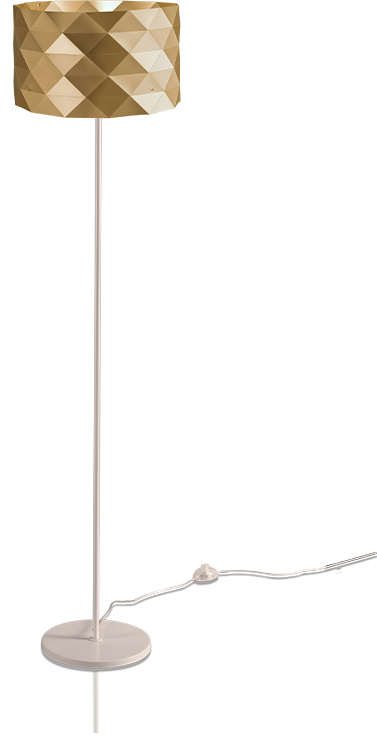

PRISMA PORTABLE

D64053-

base number   Finish
Options

1. To build a product code in our configurator select the specify button on the base model # product page
2. To build a manual product code on this datasheet choose from the options listed below in blue font and add the suffix to the base model #

GENERAL

Series: Prisma
Partner: Linea Zero
Division: Design
Installation: Portable
Product Type: Floor
Mounting Location: Floor

PHYSICAL

Shape: Drum
Diameter (mm): 400
Diameter (in): 15 3/4
Height (mm): 1530
Height (in): 60 1/4
Diffuser: Polilux™ Shade - See Finish Options
Fixture Finish: WHI / SIL / NGD / COP / PKM
Fixture Material: Polilux™/ Metal holder
Primary Material: Non-Static Polilux

ELECTRICAL

Number of Lamps: 1
Lamp Type: LED Retrofit
Bulb Included: Bulb Not Included
Max. Wattage Per Lamp (W): 7
Lamp Base: E26
Input Voltage (V): 120
Upon Request: 277Vac / GU24

LED

OPTICAL

RATINGS AND CERTIFICATIONS

Certified By: Certified for North American Standards
IP rating: IP20

PROJECT
TYPE
SPECIFIER
QUANTITY
DATE

Ø400mm 15 3/4"

1530mm 60 1/4"