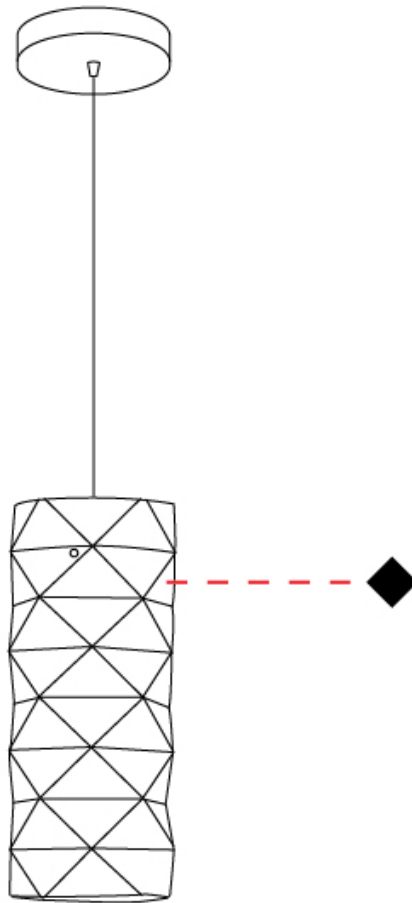

D61077-

PROJECT	_____
TYPE	_____
SPECIFIER	_____
QUANTITY	_____
DATE	_____