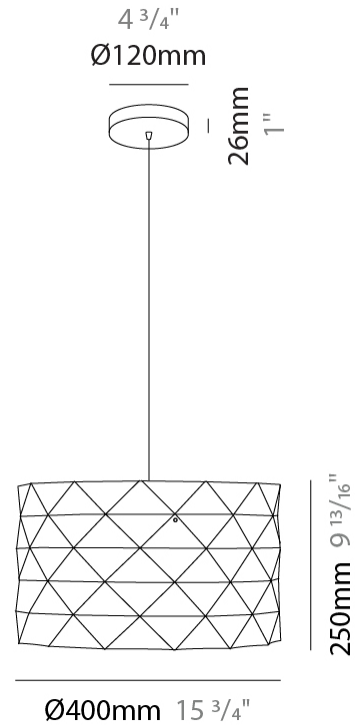

PRISMA SUSPENSION

D61081-

base number   Finish
Options

1. To build a product code in our configurator select the specify button on the base model # product page
2. To build a manual product code on this datasheet choose from the options listed below in blue font and add the suffix to the base model #

GENERAL

Series: Prisma
Partner: Linea Zero
Division: Design
Installation: Suspension
Product Type: Pendant
Mounting Location: Ceiling

PHYSICAL

Shape: Cylinder
Diameter (mm): 400
Diameter (in): 15 ³/₄
Height (mm): 250
Height (in): 9 ¹³/₁₆
Max. Overall Height (mm): 1900
Max. Overall Height (in): 74 ¹³/₁₆
Diffuser: Polilux™ Shade - See Finish Options
[Fixture Finish: WHI / SIL / NGD / COP / PKM](#)
Fixture Material: Polilux™/ Metal holder
Primary Material: Non-Static Polilux

ELECTRICAL

Number of Lamps: 5
Lamp Type: LED Retrofit
Bulb Included: Bulb Not Included
Max. Wattage Per Lamp (W): 7
Lamp Base: E26
Input Voltage (V): 120
Upon Request: 277Vac / GU24

LED

OPTICAL

RATINGS AND CERTIFICATIONS

Certified By: Certified for North American Standards
IP rating: IP20

PROJECT	_____
TYPE	_____
SPECIFIER	_____
QUANTITY	_____
DATE	_____