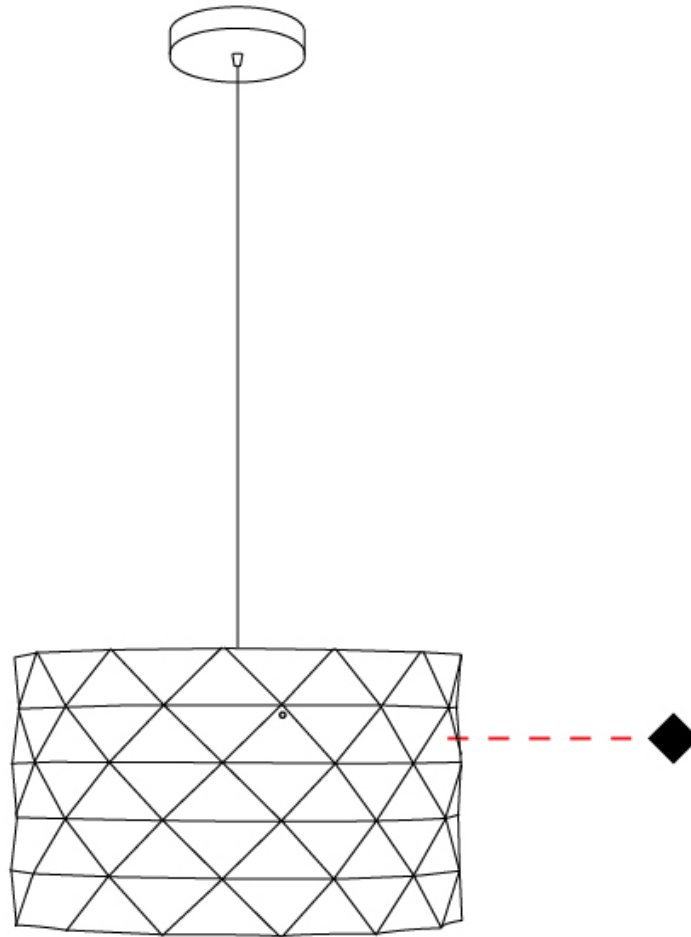

PRISMA SUSPENSION

D61079-

PROJECT _____

TYPE _____

SPECIFIER _____

QUANTITY _____

DATE _____

D