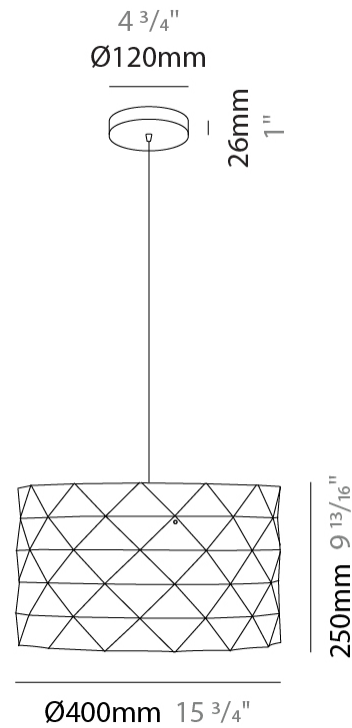

PROJECT	
TYPE	
SPECIFIER	
QUANTITY	
DATE	

PRISMA SUSPENSION

D61079-

base number   Finish
Options

1. To build a product code in our configurator select the specify button on the base model # product page
2. To build a manual product code on this datasheet choose from the options listed below in blue font and add the suffix to the base model #

GENERAL

Series: Prisma
Brand: Linea Zero
Division: Design
Mounting Type: Suspension
Mounting Location: Ceiling
Subcategory: Pendant

PHYSICAL

Shape: Cylinder
Diameter (mm): 400
Diameter (in): 15 ³/₄
Height (mm): 250
Height (in): 9 ¹³/₁₆
Max. Overall Height (mm): 1900
Max. Overall Height (in): 74 ¹³/₁₆
Light Distribution: Omnidirectional
Diffuser: Polilux™ Shade - See Finish Options
[Fixture Finish: WHI / SIL / NGD / COP / PKM](#)
Fixture Material: Polilux™/ Metal holder

ELECTRICAL

Number of Lamps: 1
Lamp Type: LED Retrofit
Bulb Included: Bulb Not Included
Max. Wattage Per Lamp (W): 7
Lamp Base: E26
Input Voltage (V): 120
Upon Request: 277Vac / GU24

LED

OPTICAL

RATINGS AND CERTIFICATIONS

Certified By: Certified for North American Standards
IP rating: IP20