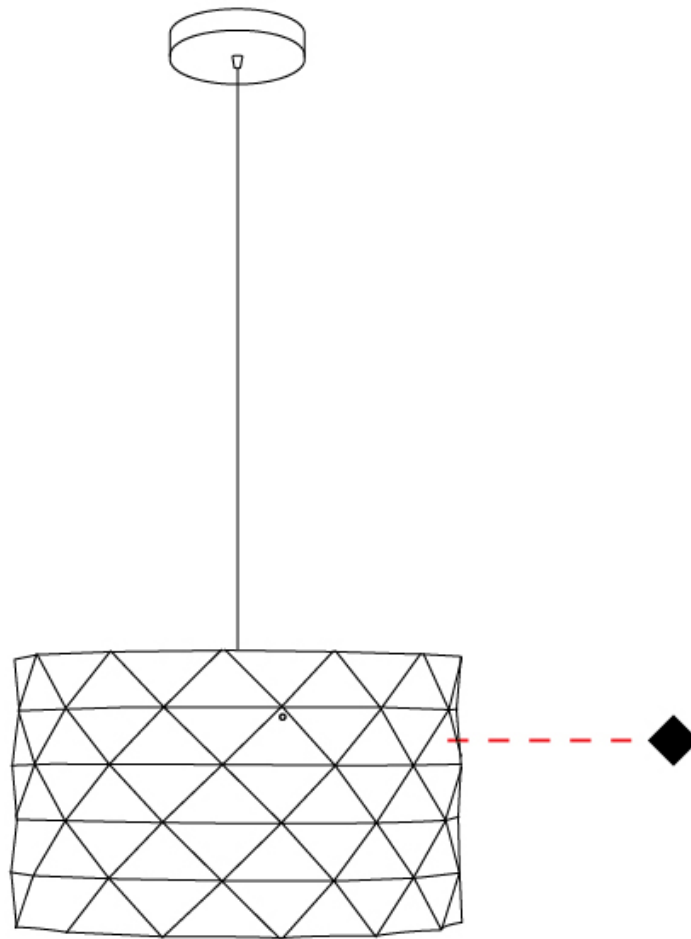

PRISMA SUSPENSION

D61081-

PROJECT	_____
TYPE	_____
SPECIFIER	_____
QUANTITY	_____
DATE	_____