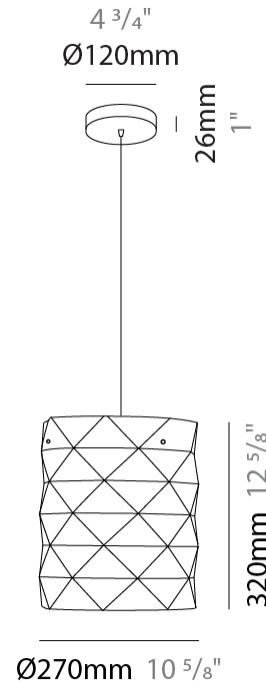

PRISMA SUSPENSION

D61078-

base number   Finish
Options

1. To build a product code in our configurator select the specify button on the base model # product page
2. To build a manual product code on this datasheet choose from the options listed below in blue font and add the suffix to the base model #

GENERAL

Series: Prisma
Partner: Linea Zero
Division: Design
Installation: Suspension
Product Type: Pendant
Mounting Location: Ceiling

PHYSICAL

Shape: Cylinder
Diameter (mm): 270
Diameter (in): 10 ⁵/₈
Height (mm): 320
Height (in): 12 ⁵/₈
Max. Overall Height (mm): 1900
Max. Overall Height (in): 74 ¹³/₁₆
Diffuser: Polilux™ Shade - See Finish Options
[Fixture Finish: WHI / SIL / NGD / COP / PKM](#)
Fixture Material: Polilux™/ Metal holder
Primary Material: Non-Static Polilux

ELECTRICAL

Number of Lamps: 1
Lamp Type: LED Retrofit
Bulb Included: Bulb Not Included
Max. Wattage Per Lamp (W): 7
Lamp Base: E26
Input Voltage (V): 120
Upon Request: 277Vac / GU24

LED

OPTICAL

RATINGS AND CERTIFICATIONS

Certified By: Certified for North American Standards
IP rating: IP20

PROJECT	_____
TYPE	_____
SPECIFIER	_____
QUANTITY	_____
DATE	_____