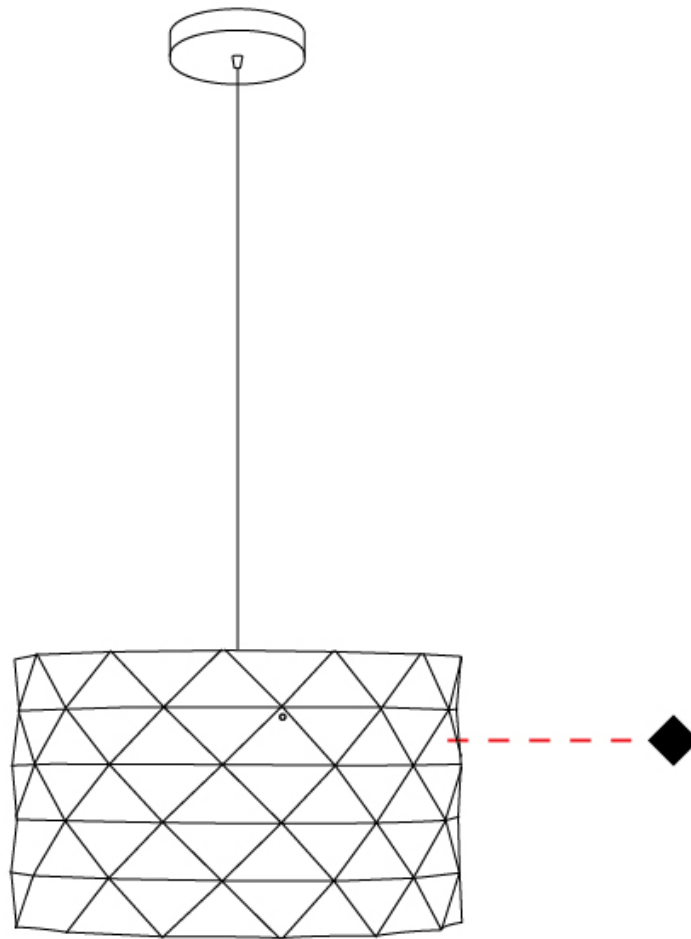

PRISMA SUSPENSION

D61080-

PROJECT	_____
TYPE	_____
SPECIFIER	_____
QUANTITY	_____
DATE	_____

D