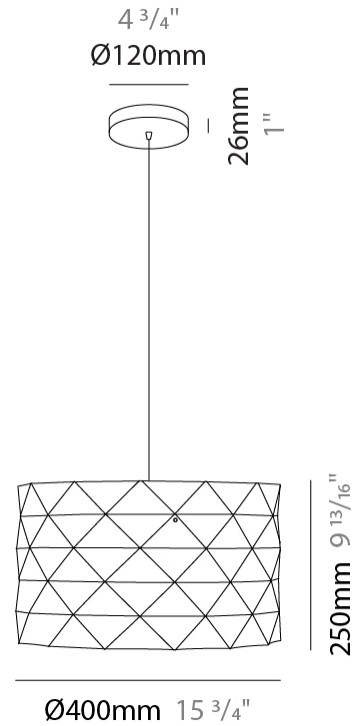

PRISMA SUSPENSION

D61079-

base number   Finish
Options

1. To build a product code in our configurator select the specify button on the base model # product page
2. To build a manual product code on this datasheet choose from the options listed below in blue font and add the suffix to the base model #

GENERAL

Series: Prisma
Partner: Linea Zero
Division: Design
Installation: Suspension
Product Type: Pendant
Mounting Location: Ceiling

PHYSICAL

Shape: Cylinder
Diameter (mm): 400
Diameter (in): 15 ³/₄
Height (mm): 250
Height (in): 9 ¹³/₁₆
Max. Overall Height (mm): 1900
Max. Overall Height (in): 74 ¹³/₁₆
Diffuser: Polilux™ Shade - See Finish Options
[Fixture Finish: WHI / SIL / NGD / COP / PKM](#)
Fixture Material: Polilux™/ Metal holder
Primary Material: Non-Static Polilux

ELECTRICAL

Number of Lamps: 1
Lamp Type: LED Retrofit
Bulb Included: Bulb Not Included
Max. Wattage Per Lamp (W): 7
Lamp Base: E26
Input Voltage (V): 120
Upon Request: 277Vac / GU24

LED

OPTICAL

RATINGS AND CERTIFICATIONS

Certified By: Certified for North American Standards
IP rating: IP20

PROJECT	_____
TYPE	_____
SPECIFIER	_____
QUANTITY	_____
DATE	_____