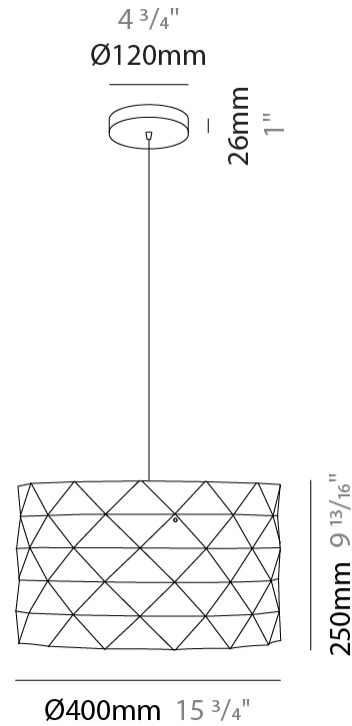

PRISMA SUSPENSION

D61080-

base number   Finish
Options

1. To build a product code in our configurator select the specify button on the base model # product page
2. To build a manual product code on this datasheet choose from the options listed below in blue font and add the suffix to the base model #

GENERAL

Series: Prisma
Partner: Linea Zero
Division: Design
Installation: Suspension
Product Type: Pendant
Mounting Location: Ceiling

PHYSICAL

Shape: Cylinder
Diameter (mm): 400
Diameter (in): 15 ³/₄
Height (mm): 250
Height (in): 9 ¹³/₁₆
Max. Overall Height (mm): 1900
Max. Overall Height (in): 74 ¹³/₁₆
Diffuser: Polilux™ Shade - See Finish Options
[Fixture Finish: WHI / SIL / NGD / COP / PKM](#)
Fixture Material: Polilux™/ Metal holder
Primary Material: Non-Static Polilux

ELECTRICAL

Number of Lamps: 3
Lamp Type: LED Retrofit
Bulb Included: Bulb Not Included
Max. Wattage Per Lamp (W): 7
Lamp Base: E26
Input Voltage (V): 120
Upon Request: 277Vac / GU24

LED

OPTICAL

RATINGS AND CERTIFICATIONS

Certified By: Certified for North American Standards
IP rating: IP20

PROJECT	_____
TYPE	_____
SPECIFIER	_____
QUANTITY	_____
DATE	_____