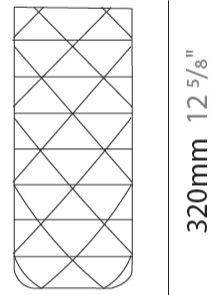

PRISMA PORTABLE

D64048-

base number   Finish
Options

1. To build a product code in our configurator select the specify button on the base model # product page
2. To build a manual product code on this datasheet choose from the options listed below in blue font and add the suffix to the base model #

GENERAL

Series: Prisma
Partner: Linea Zero
Division: Design
Installation: Portable
Product Type: Table
Mounting Location: Table

PHYSICAL

Shape: Cylinder
Diameter (mm): 130
Diameter (in): 5 1/8
Height (mm): 320
Height (in): 12 5/8
Diffuser: Polilux™ Shade - See Finish Options
[Fixture Finish: WHI / SIL / NGD / COP / PKM](#)
Fixture Material: Polilux™/ Metal holder
Primary Material: Non-Static Polilux

ELECTRICAL

Number of Lamps: 1
Lamp Type: LED Retrofit
Bulb Included: Bulb Not Included
Max. Wattage Per Lamp (W): 7
Lamp Base: E26
Input Voltage (V): 120
Upon Request: 277Vac / GU24

LED

OPTICAL

RATINGS AND CERTIFICATIONS

Certified By: Certified for North American Standards
IP rating: IP20

PROJECT
TYPE
SPECIFIER
QUANTITY
DATE

Ø130mm 5 1/8"