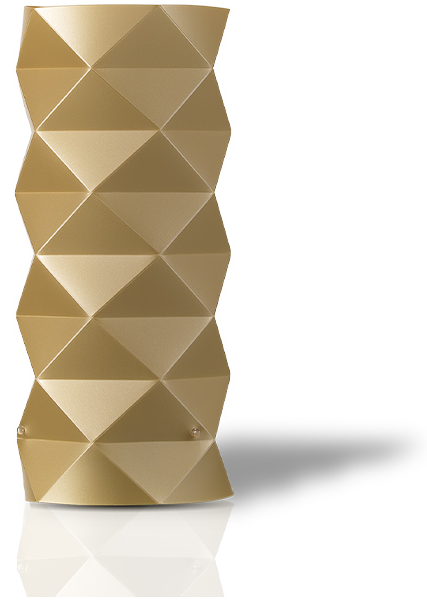

PRISMA PORTABLE

D64048-

base number   Finish
Options

1. To build a product code in our configurator select the specify button on the base model # product page
2. To build a manual product code on this datasheet choose from the options listed below in blue font and add the suffix to the base model #

GENERAL

Series: Prisma
Partner: Linea Zero
Division: Design
Installation: Portable
Product Type: Table
Mounting Location: Table

PHYSICAL

Shape: Cylinder
Diameter (mm): 130
Diameter (in): 5 1/8
Height (mm): 320
Height (in): 12 5/8
Diffuser: Polilux™ Shade - See Finish Options
[Fixture Finish: WHI / SIL / NGD / COP / PKM](#)
Fixture Material: Polilux™/ Metal holder
Primary Material: Non-Static Polilux

ELECTRICAL

Number of Lamps: 1
Lamp Type: LED Retrofit
Bulb Included: Bulb Not Included
Max. Wattage Per Lamp (W): 7
Lamp Base: E26
Input Voltage (V): 120
Upon Request: 277Vac / GU24

LED

OPTICAL

RATINGS AND CERTIFICATIONS

Certified By: Certified for North American Standards
IP rating: IP20

PROJECT
TYPE
SPECIFIER
QUANTITY
DATE

Ø130mm 5 1/8"