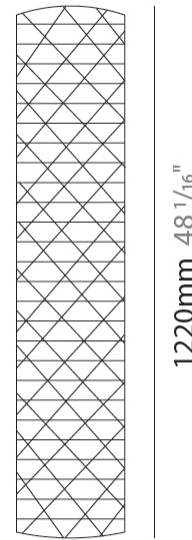

PRISMA PORTABLE

D64050-

base number   Finish
Options

1. To build a product code in our configurator select the specify button on the base model # product page
2. To build a manual product code on this datasheet choose from the options listed below in blue font and add the suffix to the base model #

GENERAL

Series: Prisma
Partner: Linea Zero
Division: Design
Installation: Portable
Product Type: Floor
Mounting Location: Floor

PHYSICAL

Shape: Cylinder
Diameter (mm): 270
Diameter (in): 10 ⁵/₈
Height (mm): 1220
Height (in): 48 ¹/₁₆
Diffuser: Polilux™ Shade - See Finish Options
[Fixture Finish: WHI / SIL / NGD / COP / PKM](#)
Fixture Material: Polilux™/ Metal holder
Primary Material: Non-Static Polilux

ELECTRICAL

Number of Lamps: 3
Lamp Type: LED Retrofit
Bulb Included: Bulb Not Included
Max. Wattage Per Lamp (W): 7
Lamp Base: E26
Input Voltage (V): 120
Upon Request: 277Vac / GU24

LED

OPTICAL

RATINGS AND CERTIFICATIONS

Certified By: Certified for North American Standards
IP rating: IP20

PROJECT
TYPE
SPECIFIER
QUANTITY
DATE

Ø270mm 10 ⁵/₈"

1220mm 48 ¹/₁₆"