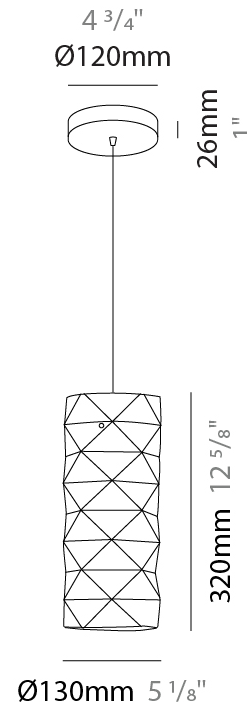

PRISMA SUSPENSION

D61077-

base number   Finish
Options

1. To build a product code in our configurator select the specify button on the base model # product page
2. To build a manual product code on this datasheet choose from the options listed below in blue font and add the suffix to the base model #

GENERAL

Series: Prisma
Partner: Linea Zero
Division: Design
Installation: Suspension
Product Type: Pendant
Mounting Location: Ceiling

PHYSICAL

Shape: Cylinder
Diameter (mm): 130
Diameter (in): 5 1/8
Height (mm): 320
Height (in): 12 5/8
Max. Overall Height (mm): 1900
Max. Overall Height (in): 74 13/16
Diffuser: Polilux™ Shade - See Finish Options
[Fixture Finish: WHI / SIL / NGD / COP / PKM](#)
Fixture Material: Polilux™/ Metal holder
Primary Material: Non-Static Polilux

ELECTRICAL

Number of Lamps: 1
Lamp Type: LED Retrofit
Bulb Included: Bulb Not Included
Max. Wattage Per Lamp (W): 7
Lamp Base: E26
Input Voltage (V): 120
Upon Request: 277Vac / GU24

LED

OPTICAL

RATINGS AND CERTIFICATIONS

Certified By: Certified for North American Standards
IP rating: IP20

PROJECT	_____
TYPE	_____
SPECIFIER	_____
QUANTITY	_____
DATE	_____