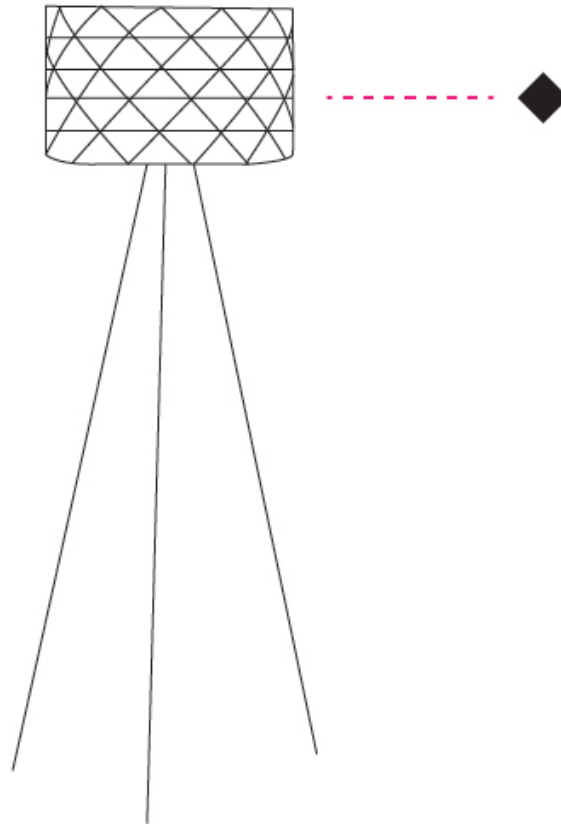

PRISMA PORTABLE

D64052-

PROJECT

TYPE

SPECIFIER

QUANTITY

DATE

D