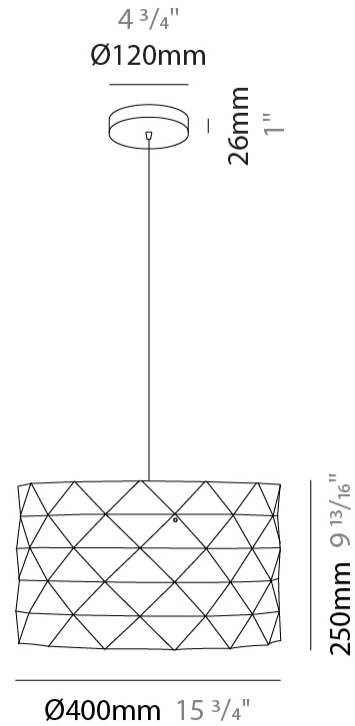

PRISMA SUSPENSION

D61080-

base number   Finish
Options

1. To build a product code in our configurator select the specify button on the base model # product page
2. To build a manual product code on this datasheet choose from the options listed below in blue font and add the suffix to the base model #

GENERAL

Series: Prisma
Partner: Linea Zero
Division: Design
Installation: Suspension
Product Type: Pendant
Mounting Location: Ceiling

PHYSICAL

Shape: Cylinder
Diameter (mm): 400
Diameter (in): 15 ³/₄
Height (mm): 250
Height (in): 9 ¹³/₁₆
Max. Overall Height (mm): 1900
Max. Overall Height (in): 74 ¹³/₁₆
Diffuser: Polilux™ Shade - See Finish Options
[Fixture Finish: WHI / SIL / NGD / COP / PKM](#)
Fixture Material: Polilux™/ Metal holder
Primary Material: Non-Static Polilux

ELECTRICAL

Number of Lamps: 3
Lamp Type: LED Retrofit
Bulb Included: Bulb Not Included
Max. Wattage Per Lamp (W): 7
Lamp Base: E26
Input Voltage (V): 120
Upon Request: 277Vac / GU24

LED

OPTICAL

RATINGS AND CERTIFICATIONS

Certified By: Certified for North American Standards
IP rating: IP20

PROJECT	_____
TYPE	_____
SPECIFIER	_____
QUANTITY	_____
DATE	_____