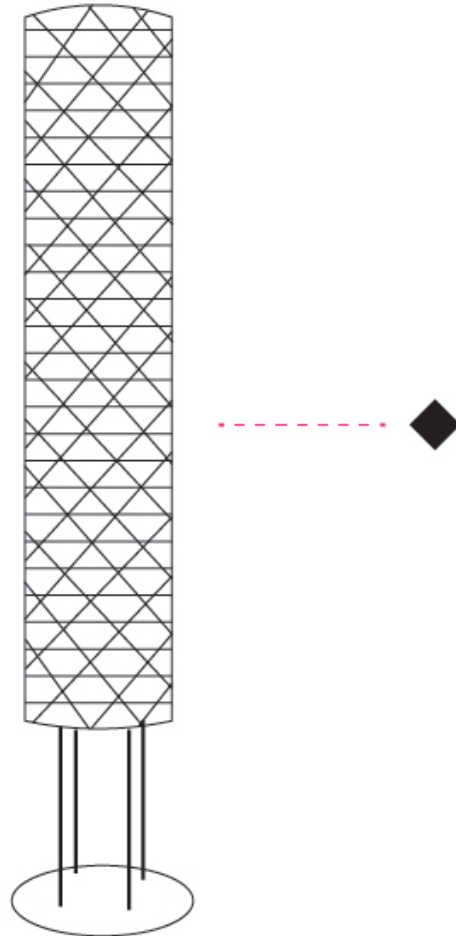

PRISMA PORTABLE

D64051-

PROJECT

TYPE

SPECIFIER

QUANTITY

DATE

D