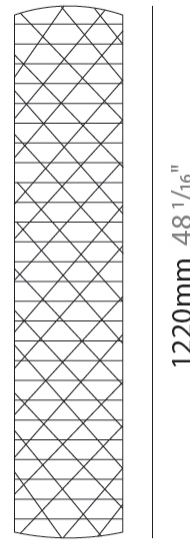

PRISMA PORTABLE

D64050-

base number   Finish
Options

1. To build a product code in our configurator select the specify button on the base model # product page
2. To build a manual product code on this datasheet choose from the options listed below in blue font and add the suffix to the base model #

GENERAL

Series: Prisma
Brand: Linea Zero
Division: Design
Mounting Type: Portable
Mounting Location: Floor
Subcategory: Floor

PHYSICAL

Shape: Cylinder
Diameter (mm): 270
Diameter (in): 10 ⁵/₈
Height (mm): 1220
Height (in): 48 ¹/₁₆
Light Distribution: Omnidirectional
Diffuser: Polilux™ Shade - See Finish Options
[Fixture Finish: WHI / SIL / NGD / COP / PKM](#)
Fixture Material: Polilux™/ Metal holder

ELECTRICAL

Number of Lamps: 3
Lamp Type: LED Retrofit
Bulb Included: Bulb Not Included
Max. Wattage Per Lamp (W): 7
Lamp Base: E26
Input Voltage (V): 120
Upon Request: 277Vac / GU24

LED

OPTICAL

RATINGS AND CERTIFICATIONS

Certified By: Certified for North American Standards
IP rating: IP20

PROJECT	_____
TYPE	_____
SPECIFIER	_____
QUANTITY	_____
DATE	_____

Ø270mm 10 ⁵/₈"