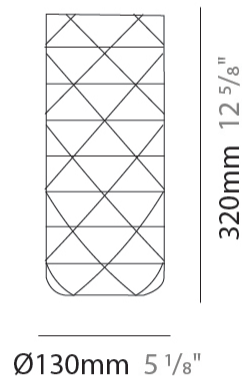

PROJECT
TYPE
SPECIFIER
QUANTITY
DATE

PRISMA PORTABLE

D64048-

base number   Finish
Options

1. To build a product code in our configurator select the specify button on the base model # product page
2. To build a manual product code on this datasheet choose from the options listed below in blue font and add the suffix to the base model #

GENERAL

Series: Prisma
Brand: Linea Zero
Division: Design
Mounting Type: Portable
Mounting Location: Table
Subcategory: Table

PHYSICAL

Shape: Cylinder
Diameter (mm): 130
Diameter (in): 5 1/8
Height (mm): 320
Height (in): 12 5/8
Light Distribution: Omnidirectional
Diffuser: Polilux™ Shade - See Finish Options
[Fixture Finish: WHI / SIL / NGD / COP / PKM](#)
Fixture Material: Polilux™/ Metal holder

ELECTRICAL

Number of Lamps: 1
Lamp Type: LED Retrofit
Bulb Included: Bulb Not Included
Max. Wattage Per Lamp (W): 7
Lamp Base: E26
Input Voltage (V): 120
Upon Request: 277Vac / GU24

LED

OPTICAL

RATINGS AND CERTIFICATIONS

Certified By: Certified for North American Standards
IP rating: IP20