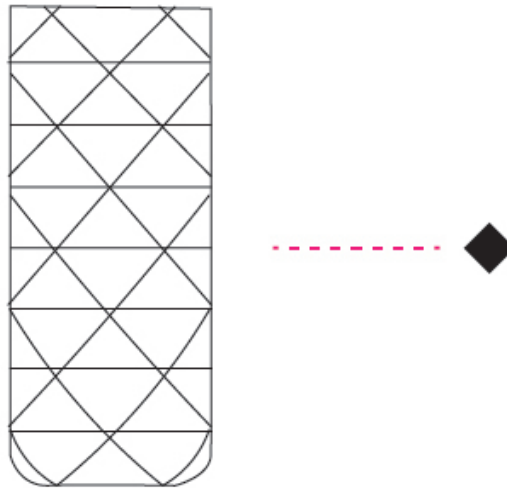

PRISMA PORTABLE

D64048-

PROJECT

TYPE

SPECIFIER

QUANTITY

DATE

D