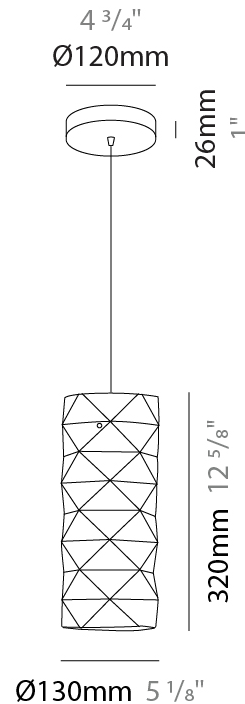

PRISMA SUSPENSION

D61077-

base number   Finish
Options

1. To build a product code in our configurator select the specify button on the base model # product page
2. To build a manual product code on this datasheet choose from the options listed below in blue font and add the suffix to the base model #

GENERAL

Series: Prisma
Brand: Linea Zero
Division: Design
Mounting Type: Suspension
Mounting Location: Ceiling
Subcategory: Pendant

PHYSICAL

Shape: Cylinder
Diameter (mm): 130
Diameter (in): 5 1/8
Height (mm): 320
Height (in): 12 5/8
Max. Overall Height (mm): 1900
Max. Overall Height (in): 74 13/16
Light Distribution: Omnidirectional
Diffuser: Polilux™ Shade - See Finish Options
[Fixture Finish: WHI / SIL / NGD / COP / PKM](#)
Fixture Material: Polilux™/ Metal holder

ELECTRICAL

Number of Lamps: 1
Lamp Type: LED Retrofit
Bulb Included: Bulb Not Included
Max. Wattage Per Lamp (W): 7
Lamp Base: E26
Input Voltage (V): 120
Upon Request: 277Vac / GU24

LED

OPTICAL

RATINGS AND CERTIFICATIONS

Certified By: Certified for North American Standards
IP rating: IP20

PROJECT	_____
TYPE	_____
SPECIFIER	_____
QUANTITY	_____
DATE	_____