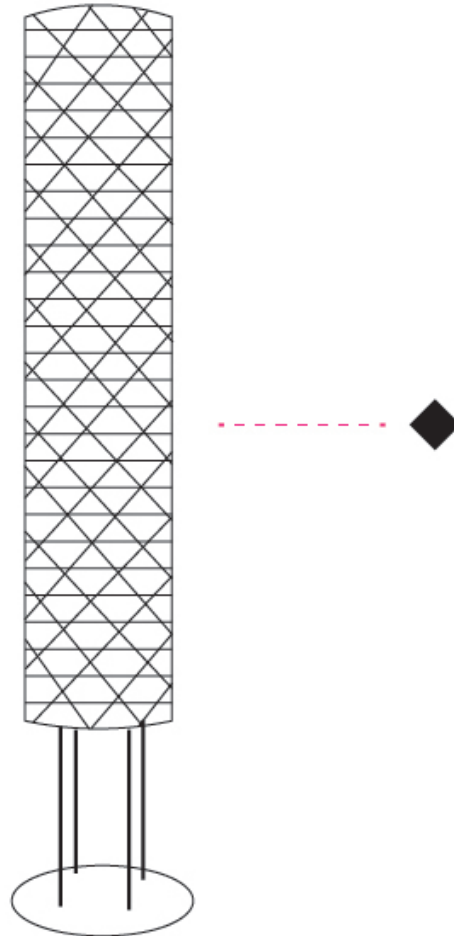

PRISMA PORTABLE

D64051-

PROJECT

TYPE

SPECIFIER

QUANTITY

DATE

D