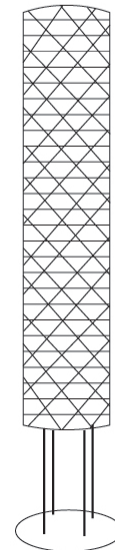

Ø270mm 10 ⁵/₈"