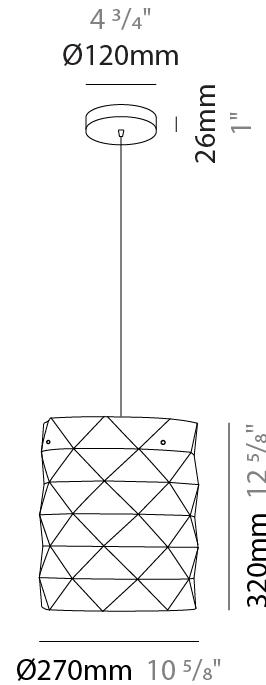

PRISMA SUSPENSION

D61078-

base number   Finish
Options

1. To build a product code in our configurator select the specify button on the base model # product page
2. To build a manual product code on this datasheet choose from the options listed below in blue font and add the suffix to the base model #

GENERAL

Series: Prisma
Brand: Linea Zero
Division: Design
Mounting Type: Suspension
Mounting Location: Ceiling
Subcategory: Pendant

PHYSICAL

Shape: Cylinder
Diameter (mm): 270
Diameter (in): 10 ⁵/₈
Height (mm): 320
Height (in): 12 ⁵/₈
Max. Overall Height (mm): 1900
Max. Overall Height (in): 74 ¹³/₁₆
Light Distribution: Omnidirectional
Diffuser: Polilux™ Shade - See Finish Options
[Fixture Finish: WHI / SIL / NGD / COP / PKM](#)
Fixture Material: Polilux™/ Metal holder

ELECTRICAL

Number of Lamps: 1
Lamp Type: LED Retrofit
Bulb Included: Bulb Not Included
Max. Wattage Per Lamp (W): 7
Lamp Base: E26
Input Voltage (V): 120
Upon Request: 277Vac / GU24

LED

OPTICAL

RATINGS AND CERTIFICATIONS

Certified By: Certified for North American Standards
IP rating: IP20

PROJECT	_____
TYPE	_____
SPECIFIER	_____
QUANTITY	_____
DATE	_____