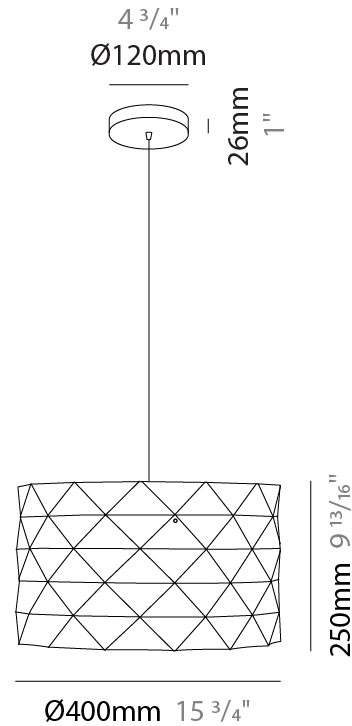

PRISMA SUSPENSION

D61079-

base number   Finish
Options

1. To build a product code in our configurator select the specify button on the base model # product page
2. To build a manual product code on this datasheet choose from the options listed below in blue font and add the suffix to the base model #

GENERAL

Series: Prisma
Brand: Linea Zero
Division: Design
Mounting Type: Suspension
Mounting Location: Ceiling
Subcategory: Pendant

PHYSICAL

Shape: Cylinder
Diameter (mm): 400
Diameter (in): 15 ³/₄
Height (mm): 250
Height (in): 9 ¹³/₁₆
Max. Overall Height (mm): 1900
Max. Overall Height (in): 74 ¹³/₁₆
Light Distribution: Omnidirectional
Diffuser: Polilux™ Shade - See Finish Options
[Fixture Finish: WHI / SIL / NGD / COP / PKM](#)
Fixture Material: Polilux™/ Metal holder

ELECTRICAL

Number of Lamps: 1
Lamp Type: LED Retrofit
Bulb Included: Bulb Not Included
Max. Wattage Per Lamp (W): 7
Lamp Base: E26
Input Voltage (V): 120
Upon Request: 277Vac / GU24

LED

OPTICAL

RATINGS AND CERTIFICATIONS

Certified By: Certified for North American Standards
IP rating: IP20

PROJECT	_____
TYPE	_____
SPECIFIER	_____
QUANTITY	_____
DATE	_____