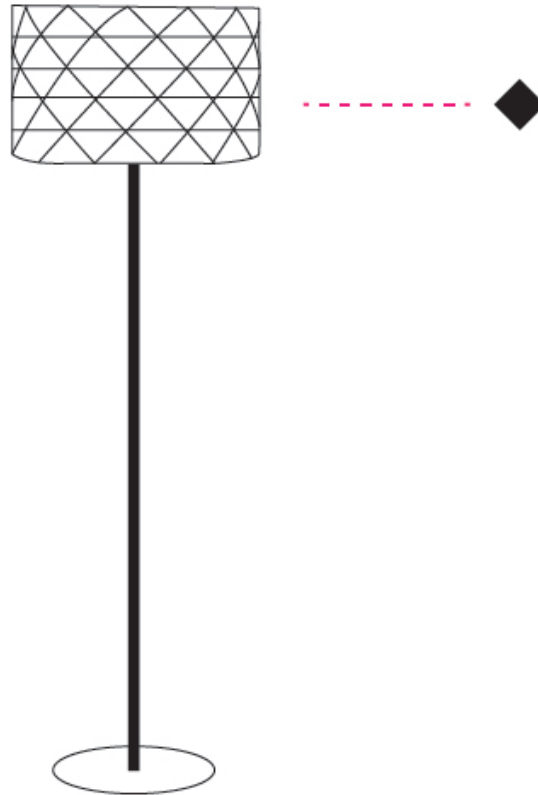

PRISMA PORTABLE

D64053-

PROJECT

TYPE

SPECIFIER

QUANTITY

DATE

D