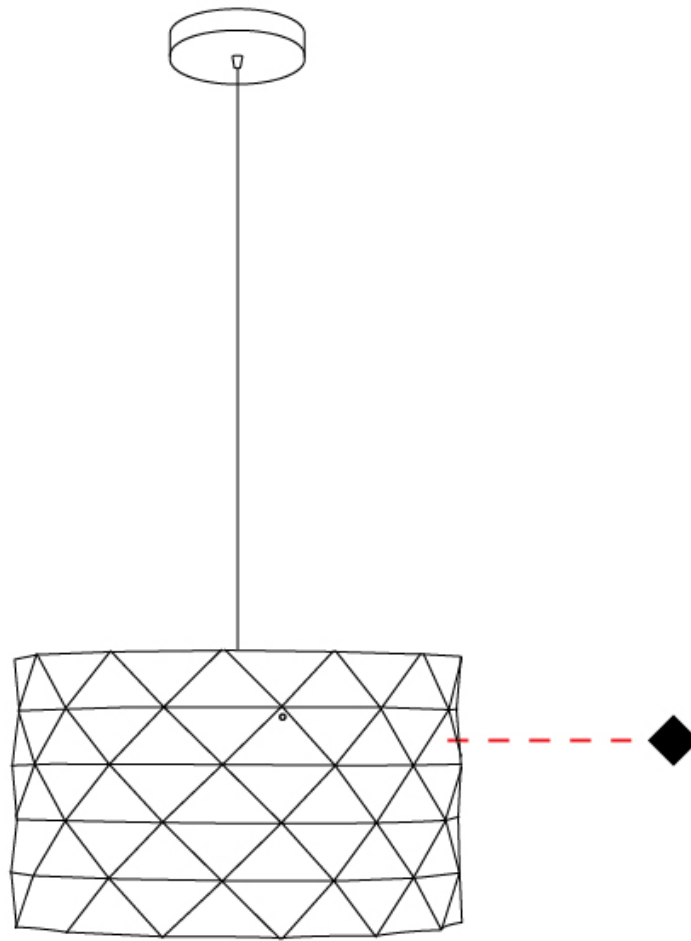

D61079-

PROJECT

TYPE

SPECIFIER

QUANTITY

DATE

D