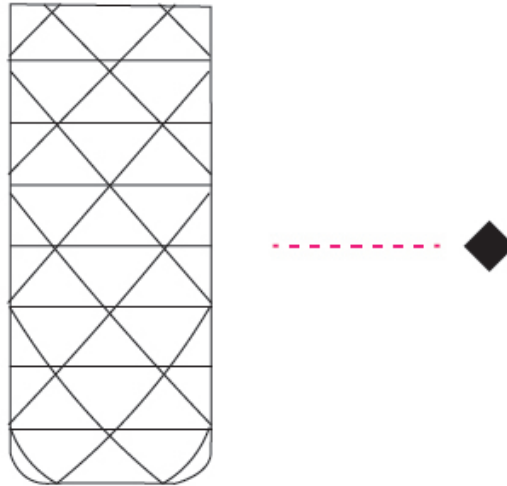

PRISMA PORTABLE

D64048-

PROJECT

TYPE

SPECIFIER

QUANTITY

DATE

D