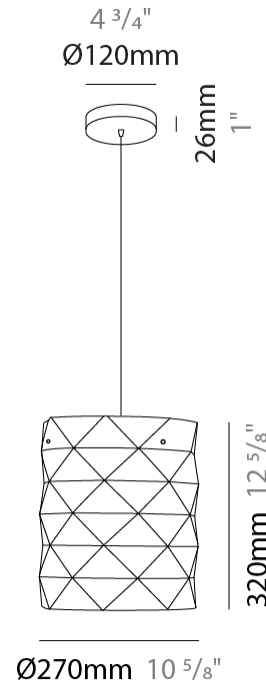

PRISMA SUSPENSION

D61078-

base number   Finish
Options

1. To build a product code in our configurator select the specify button on the base model # product page
2. To build a manual product code on this datasheet choose from the options listed below in blue font and add the suffix to the base model #

GENERAL

Series: Prisma
Brand: Linea Zero
Division: Design
Mounting Type: Suspension
Mounting Location: Ceiling
Subcategory: Pendant

PHYSICAL

Shape: Cylinder
Diameter (mm): 270
Diameter (in): 10 ⁵/₈
Height (mm): 320
Height (in): 12 ⁵/₈
Max. Overall Height (mm): 1900
Max. Overall Height (in): 74 ¹³/₁₆
Light Distribution: Omnidirectional
Diffuser: Polilux™ Shade - See Finish Options
[Fixture Finish: WHI / SIL / NGD / COP / PKM](#)
Fixture Material: Polilux™/ Metal holder

ELECTRICAL

Number of Lamps: 1
Lamp Type: LED Retrofit
Bulb Included: Bulb Not Included
Max. Wattage Per Lamp (W): 7
Lamp Base: E26
Input Voltage (V): 120
Upon Request: 277Vac / GU24

LED

OPTICAL

RATINGS AND CERTIFICATIONS

Certified By: Certified for North American Standards
IP rating: IP20

PROJECT	_____
TYPE	_____
SPECIFIER	_____
QUANTITY	_____
DATE	_____