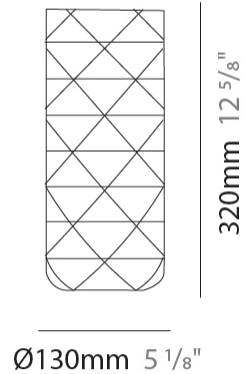

PROJECT
TYPE
SPECIFIER
QUANTITY
DATE

PRISMA PORTABLE

D64048-

base number   Finish
Options

1. To build a product code in our configurator select the specify button on the base model # product page
2. To build a manual product code on this datasheet choose from the options listed below in blue font and add the suffix to the base model #

GENERAL

Series: Prisma
Brand: Linea Zero
Division: Design
Mounting Type: Portable
Mounting Location: Table
Subcategory: Table

PHYSICAL

Shape: Cylinder
Diameter (mm): 130
Diameter (in): 5 1/8
Height (mm): 320
Height (in): 12 5/8
Light Distribution: Omnidirectional
Diffuser: Polilux™ Shade - See Finish Options
[Fixture Finish: WHI / SIL / NGD / COP / PKM](#)
Fixture Material: Polilux™/ Metal holder

ELECTRICAL

Number of Lamps: 1
Lamp Type: LED Retrofit
Bulb Included: Bulb Not Included
Max. Wattage Per Lamp (W): 7
Lamp Base: E26
Input Voltage (V): 120
Upon Request: 277Vac / GU24

LED

OPTICAL

RATINGS AND CERTIFICATIONS

Certified By: Certified for North American Standards
IP rating: IP20