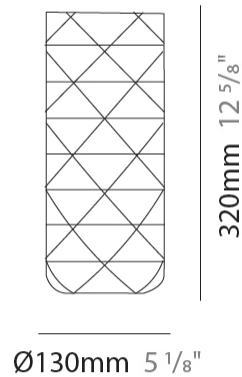

PROJECT
TYPE
SPECIFIER
QUANTITY
DATE

PRISMA PORTABLE

D64048-

base number   Finish
Options

1. To build a product code in our configurator select the specify button on the base model # product page
2. To build a manual product code on this datasheet choose from the options listed below in blue font and add the suffix to the base model #

GENERAL

Series: Prisma
Brand: Linea Zero
Division: Design
Mounting Type: Portable
Mounting Location: Table
Subcategory: Table

PHYSICAL

Shape: Cylinder
Diameter (mm): 130
Diameter (in): 5 1/8
Height (mm): 320
Height (in): 12 5/8
Light Distribution: Omnidirectional
Diffuser: Polilux™ Shade - See Finish Options
[Fixture Finish: WHI / SIL / NGD / COP / PKM](#)
Fixture Material: Polilux™/ Metal holder

ELECTRICAL

Number of Lamps: 1
Lamp Type: LED Retrofit
Bulb Included: Bulb Not Included
Max. Wattage Per Lamp (W): 7
Lamp Base: E26
Input Voltage (V): 120
Upon Request: 277Vac / GU24

LED

OPTICAL

RATINGS AND CERTIFICATIONS

Certified By: Certified for North American Standards
IP rating: IP20