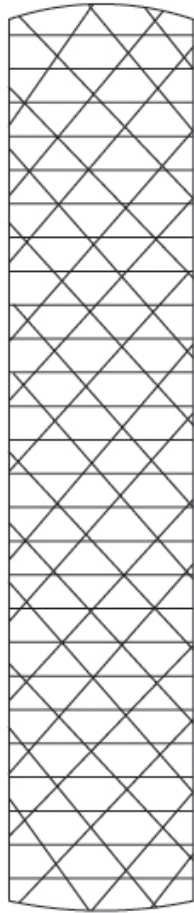

PRISMA PORTABLE

D64050-

PROJECT

TYPE

SPECIFIER

QUANTITY

DATE