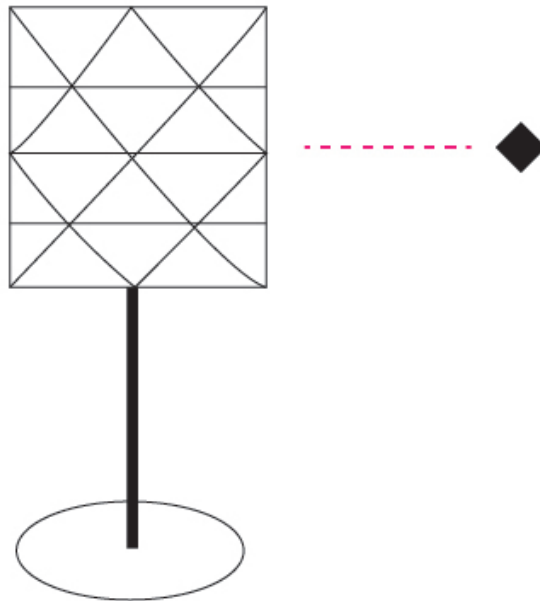

PRISMA PORTABLE

D64049-

PROJECT

TYPE

SPECIFIER

QUANTITY

DATE

D