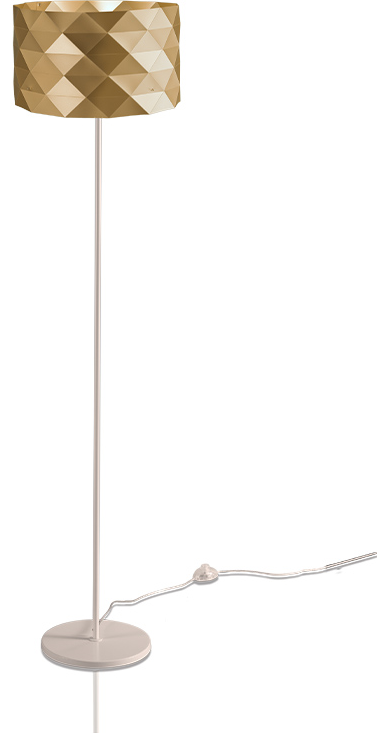

PRISMA PORTABLE

D64053-

base number   Finish
Options

1. To build a product code in our configurator select the specify button on the base model # product page
2. To build a manual product code on this datasheet choose from the options listed below in blue font and add the suffix to the base model #

GENERAL

Series: Prisma
Brand: Linea Zero
Division: Design
Mounting Type: Portable
Mounting Location: Floor
Subcategory: Floor

PHYSICAL

Shape: Drum
Diameter (mm): 400
Diameter (in): 15 3/4
Height (mm): 1530
Height (in): 60 1/4
Light Distribution: Omnidirectional
Diffuser: Polilux™ Shade - See Finish Options
Fixture Finish: WHI / SIL / NGD / COP / PKM
Fixture Material: Polilux™ / Metal holder

ELECTRICAL

Number of Lamps: 1
Lamp Type: LED Retrofit
Bulb Included: Bulb Not Included
Max. Wattage Per Lamp (W): 7
Lamp Base: E26
Input Voltage (V): 120
Upon Request: 277Vac / GU24

LED

OPTICAL

RATINGS AND CERTIFICATIONS

Certified By: Certified for North American Standards
IP rating: IP20

PROJECT	_____
TYPE	_____
SPECIFIER	_____
QUANTITY	_____
DATE	_____

Ø400mm 15 3/4"

1530mm 60 1/4"